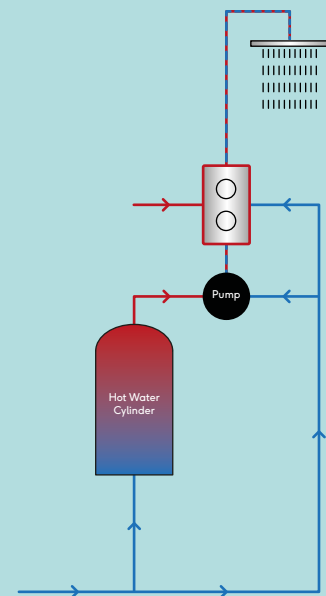

FIGURE 4

A pump assisted system will deliver water at high pressure and depending on the specifications of the pump fitted LP, MP and HP taps and fittings may be used.

*These are given as a guide only. To ensure optimum compatibility please refer to a qualified plumber and full product specifications.