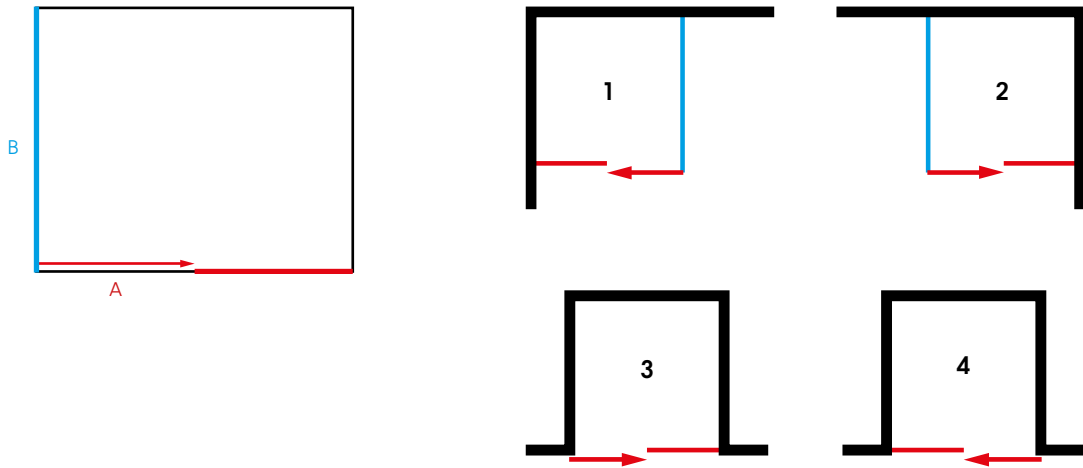

Please note that these screens require a tray with a minimum outer edge of 60mm.

CONFIGURATIONS

SLIDER (A)	SIZE	COLOUR	EXT (MM)	HEIGHT (MM)	OPENING (MM)	CODE	PRICE
	1000mm	Chrome	980-1000	2000	335	TT100	£877.00
	1000mm	Matte black	980-1000	2000	335	TT100.MB	£1,031.00
	1200mm	Chrome	1180-1200	2000	450	TT120	£909.00
	1200mm	Matte black	1180-1200	2000	450	TT120.MB	£1,064.00
	1400mm	Chrome	1380-1400	2000	535	TT140	£943.00
	1600mm	Chrome	1580-1600	2000	580	TT160	£975.00
	1700mm	Chrome	1680-1700	2000	580	TT170	£998.00

OPTIONAL SIDE PANEL (B)	SIZE	COLOUR	EXT (MM)	HEIGHT (MM)	-	CODE	PRICE
	800mm	Chrome	780-800	2000	-	TT080S	£497.00
	800mm	Matte black	780-800	2000	-	TT080S.MB	£550.00
	900mm	Chrome	880-900	2000	-	TT090S	£517.00
	900mm	Matte black	880-900	2000	-	TT090S.MB	£568.00

- CLEARSEAL coating
- Low level trays available
- Magnetic seals
- Adjustment 2cm
- Power shower suitable
- Reversible doors
- Toughened glass
- Installer friendly

AVAILABLE SHOWER TRAYS FROM PAGE 280