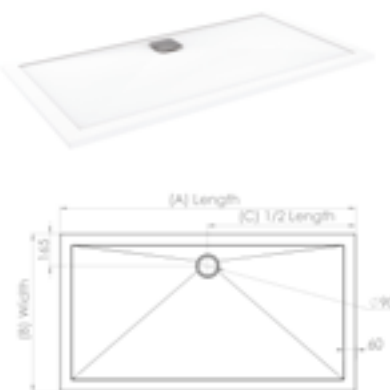

RECTANGULAR TRAYS

SIZE	A	B	C	CODE	PRICE
900 x 800	900	800	450	XE0908	£309.00
1000 x 800	1000	800	500	XE1008	£329.00
1000 x 900	1000	900	500	XE1009	£355.00
1100 x 800	1100	800	550	XE1108	£373.00
1100 x 900	1100	900	550	XE1109	£374.00
1200 x 700	1200	700	600	XE1207	£340.00
1200 x 800	1200	800	600	XE1208	£347.00
1200 x 900	1200	900	600	XE1209	£351.00
1300 x 800	1300	800	650	XE1308	£437.00
1300 x 900	1300	900	650	XE1309	£463.00
1400 x 800	1400	800	700	XE1408	£530.00
1400 x 900	1400	900	700	XE1409	£545.00
1500 x 800	1500	800	750	XE1508	£548.00
1500 x 900	1500	900	750	XE1509	£552.00
1600 x 800	1600	800	800	XE1608	£595.00
1600 x 900	1600	900	800	XE1609	£600.00
1700 x 700	1700	700	850	XE1707	£606.00
1700 x 800	1700	800	850	XE1708	£612.00
1700 x 900	1700	900	850	XE1709	£618.00