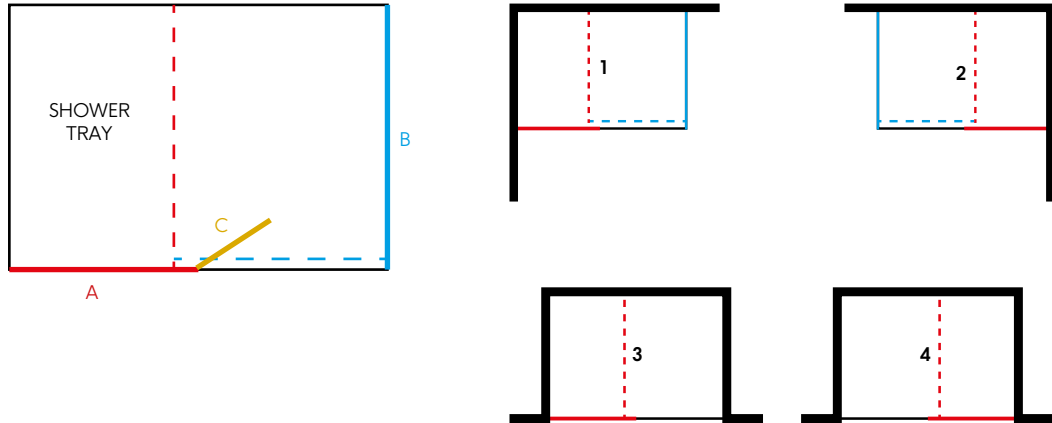

All front/side panels are reversible and can be used as side panels.

CONFIGURATIONS

FRONT / SIDE PANELS (A/B)

SIZE	EXT (MM)	HEIGHT (MM)	CODE	PRICE
600mm inc. telescopic bar	570-600	1950	S2960	£355.00
700mm inc. telescopic bar	670-700	1950	S2970	£400.00
800mm inc. telescopic bar	770-800	1950	S2980	£420.00
900mm inc. telescopic bar	870-900	1950	S2990	£442.00
1000mm inc. telescopic bar	970-1000	1950	S2910	£501.00
1100mm inc. telescopic bar	1070-1100	1950	S2911	£521.00
1200mm inc. telescopic bar	1170-1200	1950	S2912	£541.00
1400mm inc. telescopic bar	1370-1400	1950	S2914	£575.00

OPTIONAL FLIPPER PANEL (C)

SIZE	EXT (MM)	HEIGHT (MM)	CODE	PRICE
300mm flipper panel	270-300	1950	S2930	£261.00

OPTIONAL ARM

SIZE	EXT (MM)	HEIGHT (MM)	CODE	PRICE
450mm support arm	-	-	S2838	£91.00

CLEARSEAL coating	Low level trays available	Wetroom compatible	Installer friendly
Power shower suitable	Reversible doors	Toughened glass	Adjustment 3cm

AVAILABLE SHOWER TRAYS FROM PAGE 280