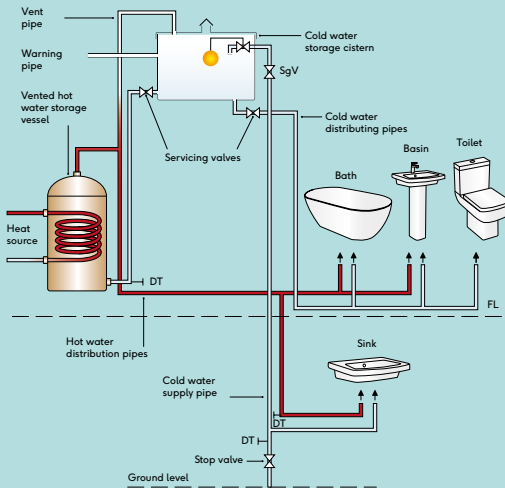

WATER SYSTEMS

TO HELP YOU SELECT THE OPTIMUM BRASSWARE FOR YOUR PROJECT, WE HAVE MARKED OUR PRODUCTS WITH THE PRESSURE REQUIREMENT.

THIS IS REPRESENTED AS FOLLOWS:

LP – MINIMUM 0.2 BAR

MP – MINIMUM 0.5 BAR

HP – MINIMUM 1.0 BAR

FIGURE 1

Cold water is stored in a header tank which feeds the hot water tank, and usually the cold water to the bathroom. This means the water is delivered at low pressure and therefore only taps with LP or minimum 0.2Bar (2 metre Head) can be used. If the header tank is in the loft space and the taps are on the ground floor the pressure may be higher so taps marked MP 0.5 bar (5 meter head) may be able to be used. You will need to check your requirements with your plumber as, if a power shower is required a pump will need to be fitted.