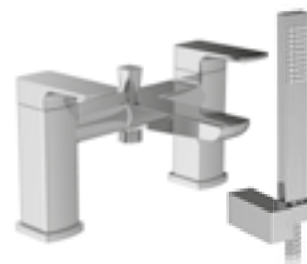

DECK MOUNTED BATH SHOWER MIXER

Chrome | FU013 | **£445.00**
Matte black | FU013.MB | **£492.00**

BRASSWARE COLOURS

Chrome

Matte black