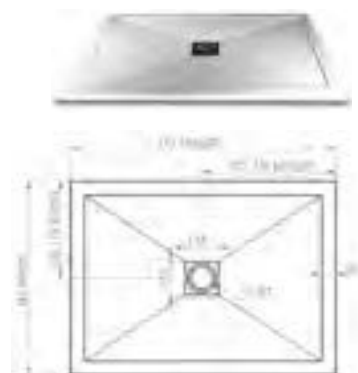

RECTANGULAR TRAYS

SIZE	A	B	C	D	CODE	PRICE
900 x 800	900	800	450	400	H2541	£373.00
1000 x 800	1000	800	500	400	H2504	£387.00
1000 x 800 - Anti-slip	1000	800	500	400	H2504AS	£534.00
1000 x 900	1000	900	500	450	H2505	£392.00
1100 x 800	1100	800	550	400	H2507	£395.00
1100 x 900	1100	900	550	450	H2508	£405.00
1200 x 700	1200	700	600	350	H2509	£413.00
1200 x 800	1200	800	600	400	H2511	£428.00
1200 x 800 - Anti-slip	1200	800	600	400	H2511AS	£590.00
1200 x 900	1200	900	600	450	H2512	£442.00
1200 x 900 - Anti-slip	1200	900	600	450	H2512AS	£609.00
1400 x 800	1400	800	700	400	H2515	£625.00
1400 x 800 - Anti-slip	1400	800	700	400	H2515AS	£864.00
1400 x 900	1400	900	700	450	H2516	£634.00
1400 x 900 - Anti-slip	1400	900	700	450	H2516AS	£876.00
1500 x 800	1500	800	750	400	H2518	£631.00
1500 x 800 - Anti-slip	1500	800	750	400	H2518AS	£871.00
1500 x 900	1500	900	750	450	H2519	£640.00
1600 x 800	1600	800	800	400	H2521	£657.00
1600 x 800 - Anti-slip	1600	800	800	400	H2521AS	£905.00
1600 x 900	1600	900	800	450	H2522	£664.00
1600 x 900 - Anti-slip	1600	900	800	450	H2522AS	£916.00
1700 x 700	1700	700	850	350	H2534	£670.00
1700 x 800	1700	800	850	400	H2524	£683.00
1700 x 800 - Anti-slip	1700	800	850	400	H2524AS	£943.00
1700 x 900	1700	900	850	450	H2525	£696.00
1700 x 900 - Anti-slip	1700	900	850	450	H2525AS	£963.00