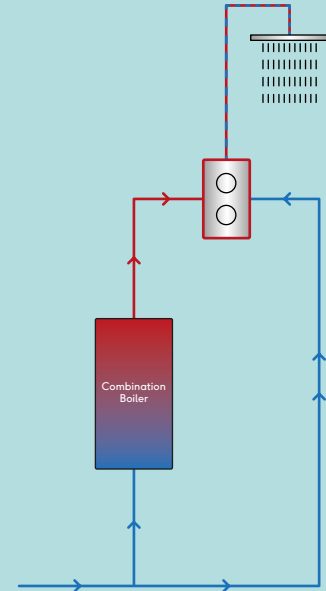

FIGURE 3

A combination Boiler heats water on demand, and although it is fed by mains pressure this is regulated to the speed which the boiler can heat the water.

All LP and MP taps and fittings may be used.