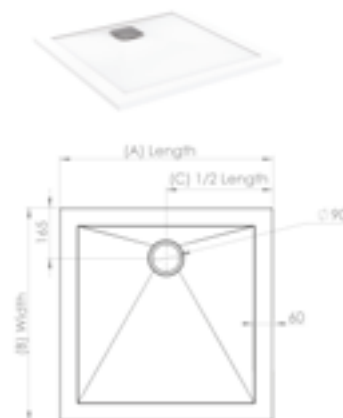

OPTIONAL WASTE COVER

COLOUR	CODE	PRICE
Matte white	SP.H25.002	£39.00

XE

25MM SHOWER TRAYS

Pictured: XE 1500x800mm Shower tray.

SQUARE TRAYS

SIZE	A	B	C	CODE	PRICE
800 x 800	800	800	400	XE0808	£243.00
900 x 900	900	900	450	XE0909	£248.00
1000 x 1000	1000	1000	500	XE1010	£393.00