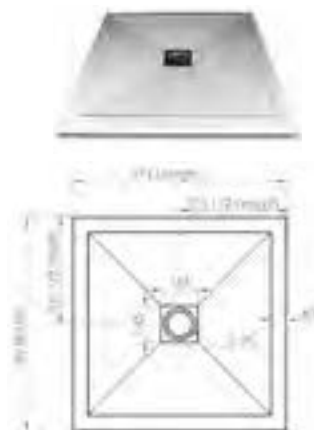

SQUARE TRAYS

SIZE	A	B	C	D	CODE	PRICE
800 x 800	800	800	400	400	H2501	£354.00
900 x 900	900	900	450	450	H2502	£382.00
900 x 900 - Anti-slip	900	900	450	450	H2502AS	£526.00
1000 x 1000	1000	1000	500	500	H2540	£557.00