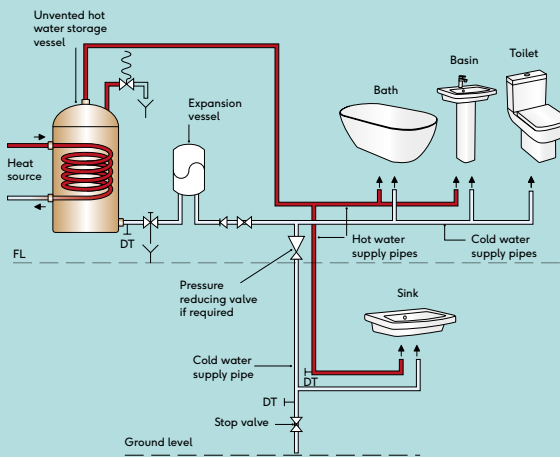

FIGURE 2

The unvented cylinder stores hot water at mains pressure, usually between 2 and 3 bar, allowing hot and cold water to be delivered at the same pressure. This means a power shower can be achieved without the need of a pump. All LP, MP and HP taps and fittings may be used.