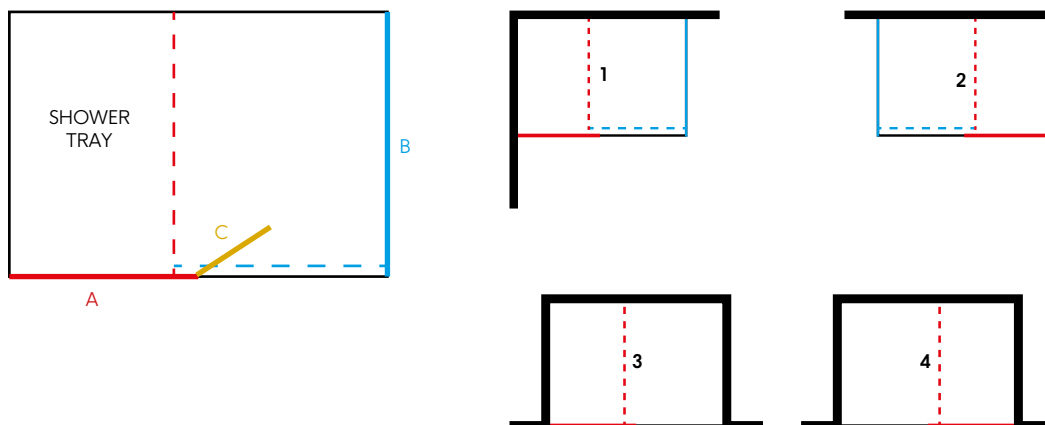

All front/side panels are reversible and can be used as side panels.

CONFIGURATIONS

FRONT /SIDE PANELS (A/B)

SIZE	EXT (MM)	HEIGHT (MM)	CODE	PRICE
600mm inc. telescopic bar	570-600	1950	S2960.MB4	£452.00
700mm inc. telescopic bar	670-700	1950	S2970.MB4	£488.00
800mm inc. telescopic bar	770-800	1950	S2980.MB4	£527.00
900mm inc. telescopic bar	870-900	1950	S2990.MB4	£559.00
1000mm inc. telescopic bar	970-1000	1950	S2910.MB4	£593.00
1100mm inc. telescopic bar	1070-1100	1950	S2911.MB4	£619.00
1200mm inc. telescopic bar	1170-1200	1950	S2912.MB4	£664.00
1400mm inc. telescopic bar	1370-1400	1950	S2914.MB4	£728.00

OPTIONAL FLIPPER PANEL (C)

SIZE	EXT (MM)	HEIGHT (MM)	CODE	PRICE
300mm flipper panel	270-300	1950	S2930.MB4	£351.00

OPTIONAL ARM

SIZE	EXT (MM)	HEIGHT (MM)	CODE	PRICE
450mm support arm	-	-	S2838.MB1	£116.00

CLEARSEAL coating
Low level trays available
Wetroom compatible
Installer friendly

Power shower suitable
Reversible doors
Toughened glass
Adjustment 3cm

AVAILABLE SHOWER TRAYS FROM PAGE 280