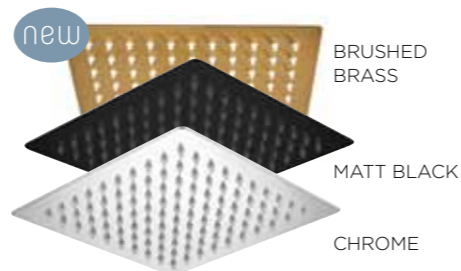

Deluxe Slimline Round
Shower Head 12" (30cm)

CODE 9331 £52

Square Shower Head
8" (20cm)

[observa]

CODE 9391 £176

Deluxe Slimline Square
Shower Head 10" (25cm)

CODE 9393 £194

Deluxe Slimline Square
Shower Head 12" (30cm)