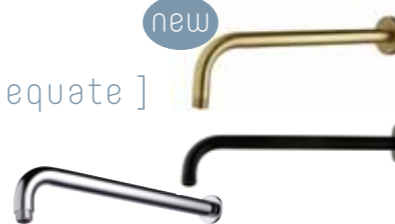

Slimline Round
Shower Head 8" (20cm)

[arlington]

CODE 9334 £140

Traditional Round
Shower Head

[observa]

CODE 9390 £152

Deluxe Slimline Round
Shower Head 10" (25cm)

CODE 9392 £175

Deluxe Slimline Round
Shower Head 12" (30cm)

CODE 9331 £52

Square Shower Head
8" (20cm)

[observa]

CODE 9391 £176

Deluxe Slimline Square
Shower Head 10" (25cm)

CODE 9393 £194

Deluxe Slimline Square
Shower Head 12" (30cm)

new
BRUSHED BRASS
MATT BLACK
CHROME
CODE 9333 £87
CODE 9333BL £97
CODE 9333BRS £104

Slimline Square
Shower Head 8" (20cm)

niagara

SHOWER ARMS

[equate]

new
CODE 9340 £58
CODE 9340BL £65
CODE 9340BRS £70

Round Wall Mounted
Arm-1

new
CODE 9342 £45
CODE 9342BL £51
CODE 9342BRS £55

Round Ceiling Arm
Length 220mm

CODE 9347 £42
CODE 9347BL £48

Round Ceiling Arm
Length 100mm

CODE 9341 £59

Round Wall Mounted
Arm-2

CODE 9346 £40
CODE 9346BL £46