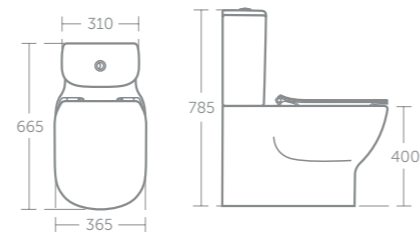

Ceramic lifetime guarantee

Baths 25 year guarantee

Seat & cover 5 year guarantee

Tesi AquaBlade® close coupled WC

Model	Price inc VAT	Ref
Close coupled WC bowl, horizontal outlet	£173	T356401
Cistern with dual flush valve, 6/4 litres	£148	T357001
Cistern with dual flush valve, 4/2.6 litres	£148	T356901
Thin seat & cover	£69	T352801
Thin seat & cover, soft close, quick release	£127	T352701

Tesi AquaBlade® close coupled back-to-wall WC

Model	Price inc VAT	Ref
Close coupled, back-to-wall WC bowl, horizontal outlet	£223	T355701
Cistern with dual flush valve, 6/4 litres	£148	T357001
Cistern with dual flush valve, 4/2.6 litres	£148	T356901
Thin seat & cover	£69	T352801
Thin seat & cover, soft close, quick release	£127	T352701

Tesi AquaBlade® back-to-wall WC

Model	Price inc VAT	Ref
Back-to-wall WC bowl, horizontal outlet	£266	T353501
Conceala 2 top inlet cistern with pneumatic dual flush, 6/4 litres	£125	E212567
Thin seat & cover	£69	T352801
Thin seat & cover, soft close, quick release	£127	T352701

Compatible with Tempo WC unit E0777 (p.83)
For the full range of Conceala cisterns see p.199

Tesi AquaBlade® wall mounted WC bowl

Model	Price inc VAT	Ref
Wall mounted WC bowl, horizontal outlet	£331	T354501
Conceala 2 top inlet cistern with pneumatic dual flush, 6/4 litres	£125	E212567
Thin seat & cover	£69	T352801
Thin seat & cover, soft close, quick release	£127	T352701
Support frame for wall mounted bowls	£208	E006067

Compatible with Tempo WC unit E0777 (p.83)
For the full range of Conceala cisterns see p.199

Tesi wall mounted bidet

Model	Price inc VAT	Ref
Wall mounted bidet, one tap hole	£338	T350401
Support frame for wall mounted bowls	£208	E006067

Tesi back-to-wall bidet