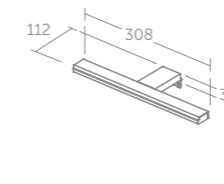

ACCESSORIES

Mirrors & lights

Mirror with light & anti-steam

Mirror size	Price inc VAT	Ref
50cm mirror, light, anti-steam	£379	T3339BH
60cm mirror, light, anti-steam	£417	T3340BH
70cm mirror, light, anti-steam	£459	T3341BH
80cm mirror, light, anti-steam	£505	T3342BH
100cm mirror, light, anti-steam	£555	T3343BH
120cm mirror, light, anti-steam	£611	T3344BH

Anti-steam system
220-240V, 50-60Hz, IP44, Class II
Includes mounting kit

Anti-Steam - The mirror has been fitted with a heated pad which helps clear condensation from the central mirror area.

Mirror with sensor light & anti-steam

Mirror size	Price inc VAT	Ref
50cm, sensor light, anti-steam	£398	T3345BH
60cm, sensor light, anti-steam	£438	T3346BH
80cm, sensor light, anti-steam	£530	T3347BH
100cm, sensor light, anti-steam	£583	T3348BH
120cm, sensor light, anti-steam	£641	T3349BH

Portrait or landscape mounting
Anti-steam system
Sensor switch with dimmer
220-240V, 50-60Hz, IP44, Class II
Includes mounting kit

Anti-Steam - The mirror has been fitted with a heated pad which helps clear condensation from the central mirror area.

Mirror with sensor ambient & front light, anti-steam

Mirror size	Price inc VAT	Ref
60cm mirror, sensor ambient & front light, anti-steam	£569	T3350BH
80cm mirror, sensor ambient & front light, anti-steam	£688	T3351BH
100cm mirror, sensor ambient & front light, anti-steam	£757	T3352BH
120cm mirror, sensor ambient & front light, anti-steam	£833	T3353BH

Portrait or landscape mounting
Anti-steam system
Sensor switch with dimmer
220-240V, 50-60Hz, IP44, Class II
Includes mounting kit

Anti-Steam - The mirror has been fitted with a heated pad which helps clear condensation from the central mirror area.

30cm LED light