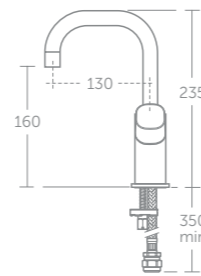

Model	Price inc VAT	Ref
Dual control basin mixer	£149	B0727AA

Supplied fitted with a removable 5 litres per minute eco flow regulator