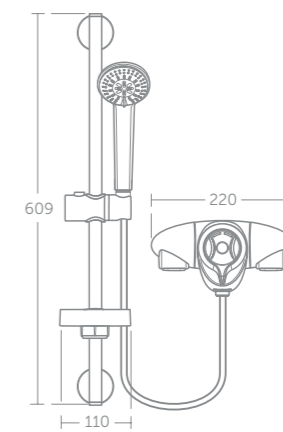

Model	Price inc VAT	Ref
Built-in thermostatic shower mixer	£415	A3102AA
Pack: built-in thermostatic shower mixer with Idealrain M3 shower kit	£542	A5782AA
Ø100mm handspray (3 spray modes: rain, fine rain and massage) fitted with removable 8 litres per minute flow regulator		

Model	Price inc VAT	Ref
Built-in thermostatic shower mixer with extended lever	£432	A3085AA
Pack: built-in thermostatic shower mixer with extended lever & Idealrain M3 shower kit with 900mm rail	£558	A5784AA
Ø100mm handspray (3 spray modes: rain, fine rain and massage) fitted with removable 8 litres per minute flow regulator		

Model	Price inc VAT	Ref
Exposed thermostatic shower mixer for concealed or exposed pipework	£415	A3101AA
Pack: exposed thermostatic shower mixer with Idealrain M3 shower kit	£542	A5783AA
Ø100mm handspray (3 spray modes: rain, fine rain and massage) fitted with removable 8 litres per minute flow regulator		

Model	Price inc VAT	Ref
Exposed thermostatic shower mixer for concealed or exposed pipework with extended lever	£432	A3084AA
Pack: exposed thermostatic shower mixer with extended lever & Idealrain M3 shower kit with 900mm rail	£558	A5785AA
Ø100mm handspray (3 spray modes: rain, fine rain and massage) fitted with removable 8 litres per minute flow regulator