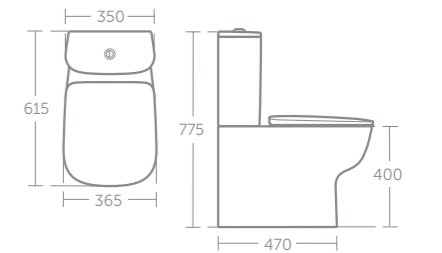

Model	Price inc VAT	Ref
Close coupled, back-to-wall, short projection, WC bowl, horizontal outlet	£202	E158901
Cistern with dual flush valve, 6/4 litres	£139	E150501
Cistern with dual flush valve, 4/2.6 litres	£139	E150601
Seat & cover for short projection bowl	£63	T318601
Seat & cover for short projection bowl, soft close, quick release	£82	T318301