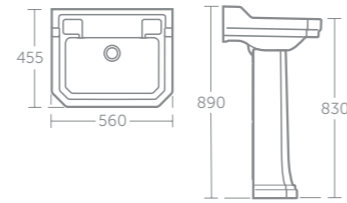

Waverley handrinse basin 45cm

Model	Price inc VAT	Ref
45cm handrinse, two tap holes	£160	U471001
32 x 75mm seal bottle trap	£59	E3198AA
Steel wall hangers (pair)	£3	E501067

Waverley high level WC suite

Model	Price inc VAT	Ref
WC bowl, horizontal outlet	£182	U470301
High level cistern pack, 6 or 4 litre single flush including chrome flush pipe, pull chain and ornate brackets	£528	U470701
Mahogany finish seat & cover	£104	U0248GC
White seat & cover	£84	U011801