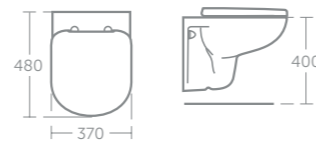

Ceramic lifetime guarantee

Seat & cover 5 year guarantee

Tempo back-to-wall WC

Model	Price inc VAT	Ref
Back-to-wall WC bowl, horizontal outlet	£224	T327901
Conceala cistern with dual flush valve, 6/4 litres	£125	E212567
Seat & cover	£58	T679201
Seat & cover, soft close	£107	T679301

Compatible with Tempo WC unit E0777 (p.83)
Full range of Conceala cisterns see p.199

Tempo wall mounted WC

Model	Price inc VAT	Ref
Wall mounted WC bowl, horizontal outlet	£305	T327501
Conceala 2 cistern with dual flush valve, 6/4 litres	£125	E212567
Seat & cover	£58	T679201
Seat & cover, soft close	£107	T679301
Support frame for wall mounted bowls	£208	E006067

Compatible with Tempo WC unit E0777 (p.83)
Full range of Conceala cisterns see p.199

Tempo wall mounted short projection WC

Model	Price inc VAT	Ref
Wall mounted short projection WC bowl, horizontal outlet	£305	T328801
Conceala 2 cistern with dual flush valve, 6/4 litres	£125	E212567
Seat & cover (short projection)	£58	T679801
Seat & cover, soft close (short projection)	£107	T679901
Support frame for wall mounted bowls	£208	E006067

Compatible with Tempo WC unit E0777 (p.83)
For the full range of Conceala cisterns see p.199

Tempo back-to-wall bidet

Model	Price inc VAT	Ref
Floor standing back-to-wall bidet	£216	T509001

Baths 25 year guarantee

Bath screens 10 year guarantee

Water-saving

Space-saving

Soft close

Tempo Arc shower bath 170 x 80cm

Model	Price inc VAT	Ref
Idealform 170 x 80cm Arc shower bath, no tapholes		
Left hand	£321	E256801
Right hand	£321	E256701
Unilux 70cm end panel	£74	E316901

Arc shower bath front panel	£96	E256901
Arc shower bath screen	£278	E2571EO

Shower screen & front panel fits left & right hand baths

Height floor to rim:
Idealform 540mm