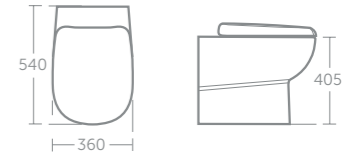

Jasper Morrison basin 55cm

Model	Price inc VAT	Ref
55cm, one tap hole	£214	E618701
Semi-pedestal	£139	E621301
Full pedestal	£128	E621101
Basin fixing set	£18	E015767

Jasper Morrison basin 50cm

Model	Price inc VAT	Ref
50cm, no overflow, one tap hole	£202	E618301
Semi-pedestal	£139	E621301
Full pedestal	£128	E621101
Basin fixing set	£18	E015767

Jasper Morrison handrinse basin 40cm

Model	Price inc VAT	Ref
40cm handrinse basin, no overflow, one tap hole	£155	E618001
Basin fixing set	£18	E015767
Contemporary bottle trap	£172	E0079AA

Jasper Morrison semi-countertop basin 55cm

Model	Price inc VAT	Ref
55cm, one tap hole	£302	E620601
Compatible with Tempo semi-countertop unit E3245 (p.83)		

Ceramic lifetime guarantee

Seat & cover 5 year guarantee

Water-saving

Soft close

Quick release soft close seats

Jasper Morrison vessel basin 50cm

Model	Price inc VAT	Ref
50cm, no tap hole	£504	E621001

Jasper Morrison back-to-wall WC

Model	Price inc VAT	Ref
Back-to-wall WC bowl, horizontal outlet	£416	E622101
Conceala 2 top inlet cistern, delay fill 4.5/3 or 4/2.6 litre dual flush	£136	S363667
Seat & cover	£125	E620301
Seat & cover, soft close, quick release	£170	E621401

Compatible with Tempo WC unit E0777 (p.83)
For the full range of Conceala cisterns p.199

Jasper Morrison wall mounted WC

Model	Price inc VAT	Ref
Wall mounted WC bowl, horizontal outlet	£484	E621701
Conceala 2 top inlet cistern, delay fill 4.5/3 or 4/2.6 litre dual flush	£136	S363667
Seat & cover	£125	E620301
Seat & cover, soft close, quick release	£170	E621401
Support frame for wall mounted bowls	£208	E006067

Compatible with Tempo WC unit E0777 (p.83)
For the full range of Conceala cisterns p.199