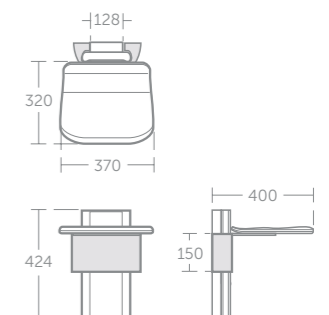

Synergy wetroom panel with modesty glass

Model	Price inc VAT	Ref
900mm Synergy wetroom panel with modesty glass	£605	L6180EO
1000mm Synergy wetroom panel with modesty glass	£635	L6181EO
1200mm Synergy wetroom panel with modesty glass	£698	L6182EO
Synergy straight bracing bracket	£81	L6229EO
150cm Synergy extended bracing bracket	£89	L6198EO

For the full range of Synergy wetroom panels see p.132-135

Freedom Dual thermostatic shower

Model	Price inc VAT	Ref
Freedom Dual, exposed thermostatic shower system with M1 rainshower, fixed riser, M3 handspray and metal pin handles	£837	A6290AA

For further Idealrain Dual shower details see p.158

Freedom Easybox Slim

Model	Price inc VAT	Ref
Built-in thermostatic shower mixer with square faceplate and metal lever handles	£500	A6377AA
Built-in thermostatic shower mixer with diverter, square faceplate and metal lever handles	£553	A6378AA

For further Concept Easybox Slim shower valve details see p.162

Concept Freedom contemporary grab rail

Model	Price inc VAT	Ref
60cm grab rail	£270	S0830AA
45cm grab rail	£225	S0831AA

Concept Freedom contemporary hinged arm

Model	Price inc VAT	Ref
80cm hinged arm	£706	S6362AA

Multi-system WC back rest

Model	Price inc VAT	Ref
Multi-system WC back rest	£945	S6637AC

Care Plus shower seat

Model	Price inc VAT	Ref
Adjustable shower seat	£1,105	S0644AC