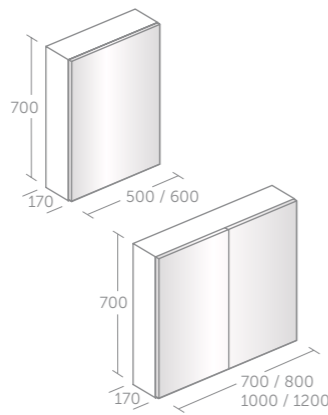

Model	Price inc VAT	Ref
50cm cabinet, 1 door	£588	T3428AL
60cm cabinet, 1 door	£632	T3430AL
70cm cabinet, 2 doors	£695	T3439AL
80cm cabinet, 2 doors	£765	T3442AL
100cm cabinet, 2 doors	£841	T3498AL
120cm cabinet, 2 doors	£925	T3499AL

Soft close doors
Internal cosmetic mirror & two adjustable glass shelves
Integrated bottom LED light for washbasin
Switch
Recharging socket for toothbrush or shaver
220-240V, 50-60Hz, IP44, Class II
Includes mounting kit