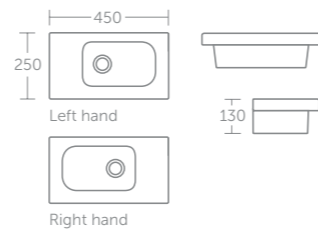

Concept Space Cube basin 55cm, 50cm

Model	Price inc VAT	Ref
55cm, one tap hole	£170	E133701
50cm, one tap hole	£162	E133601
Full pedestal	£92	E783801
Semi-pedestal	£99	E784001
Basin fixing set	£18	E015767

55cm basin can be used with basin unit E0313 (p.31)
50cm basin can be used with basin unit E0312 (p.31)

Concept Space Cube basin left/right hand 60cm

Model	Price inc VAT	Ref
60cm, left hand	£203	E133801
60cm, right hand	£203	E133901
Full pedestal for 60cm basin	£92	E783801
Semi-pedestal	£99	E784001
Basin fixing set	£18	E015767

60cm left hand basin can be used with unit E0314 (p.31)
60cm left hand basin can be used with unit E0315 (p.31)

Concept Space Cube guest furniture basin 45cm

Model	Price inc VAT	Ref
45cm, left hand, one tap hole	£138	E133501
45cm, right hand, one tap hole	£138	E133401

No overflow
Left hand basin use with: wall hung guest basin unit E0370 or floor standing guest basin unit E1438 (p.32)
Right hand basin use with: wall hung guest basin unit E0371 or floor standing guest basin unit E1439 (p.32)

Concept Space Cube short projection basin 55cm

Model	Price inc VAT	Ref
55cm, one tap hole	£150	E799201
55cm, two tap holes	£150	E788501
Full pedestal	£92	E783701
Semi-pedestal	£99	E783901
Basin fixing set	£18	E015767

Can be used with pedestal basin unit E1443 (p.33)

Concept Space Cube short projection semi-countertop basin 50cm

Model	Price inc VAT	Ref
50cm, one tap hole, left hand	£269	E779801
50cm, one tap hole, right hand	£269	E779901

Concept Space Arc short projection basin 55cm

Model	Price inc VAT	Ref
55cm, one tap hole	£145	E134501
Full pedestal	£92	E783801
Semi-pedestal	£99	E784001
Basin fixing set	£18	E015767

Concept Space Arc short projection semi-countertop basin 50cm