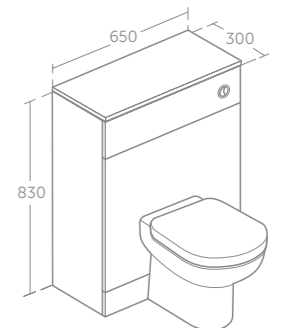

Model	Price inc VAT	Ref
650mm WC unit with cistern and push button*	£378	E0777--
Pack: 650mm WC unit, cistern with push button, back-to-wall WC, seat and cover, worktop	£715	E0776--

Includes dual flush cistern with push button, adjustable 4/2.6 or 6/4 litre dual flush
*Order worktop separately: 650mm E3246 or 1300mm E3247 if combining with a semi-countertop basin unit
For use with Tempo back-to-wall WC T327901, & wall hung WCs T327501 & T328801 (p.78), also compatible with Studio Echo, Tesi & Jasper Morrison ranges
When using a wall hung WC please specify E006067 floor fixing brackets