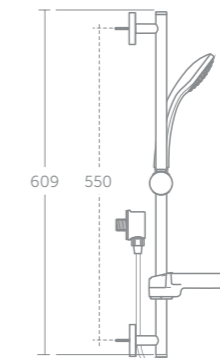

Idealrain shower kits

Handspray modes

Rain
A relaxing downpour thanks to nozzles that extend up to the spray plate edge.

Fine rain
A gentle but abundant spray for a thoroughly cleansing feel.

Massage
The massage spray mode delivers a truly invigorating experience.

S1/S3 shower set Ø 80mm

Model	Price inc VAT	Ref
1 mode handspray, 1.35m flexible hose	£58	B9449AA
3 mode handspray, 1.35m flexible hose	£66	B9450AA

Round handspray Ø80mm
1 spray mode: rain
3 shower modes: rain, fine rain, massage
Limescale resistant, rub clean nozzles
Removable 8 litres per minute flow regulator
Includes wall bracket to hold handspray
1.35m flexible hose
Includes hose retaining ring
Chrome finish
Suitable for low or high pressure installation
5 year guarantee

M3 shower set Ø 100mm

Model	Price inc VAT	Ref
3 mode handspray, 1.35m flexible hose	£86	B9489AA

Round handspray Ø100mm
3 shower modes: rain, fine rain, massage
Limescale resistant, rub clean nozzles
Removable 8 litres per minute flow regulator
Includes wall bracket to hold handspray
1.35m flexible hose
Includes hose retaining ring
Chrome finish
Suitable for low or high pressure installation
5 year guarantee

5 year guarantee

Water-saving

3 shower modes

Stick handspray kit

Model	Price inc VAT	Ref
1 mode stick handspray, 1.6m smooth hose	£177	BC544AA

Minimalist contemporary design
Stick handspray
Limescale resistant, rub clean nozzles
Includes elbow bracket to hold handspray
1.6m smooth hose
Chrome finish
5 year guarantee

S1 shower kit Ø 80mm

Model	Price inc VAT	Ref
1 mode handspray, 600mm slide rail, 1.35m Idealflex hose	£95	B9408AA