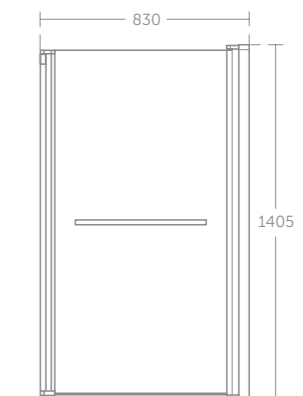

Ceramic lifetime guarantee

Seat & cover 5 year guarantee

Tempo back-to-wall WC

Model	Price inc VAT	Ref
Back-to-wall WC bowl, horizontal outlet	£224	T327901
Conceala cistern with dual flush valve, 6/4 litres	£125	E212567
Seat & cover	£58	T679201
Seat & cover, soft close	£107	T679301

Compatible with Tempo WC unit E0777 (p.83)
Full range of Conceala cisterns see p.199

Tempo wall mounted WC

Model	Price inc VAT	Ref
Wall mounted WC bowl, horizontal outlet	£305	T327501
Conceala 2 cistern with dual flush valve, 6/4 litres	£125	E212567
Seat & cover	£58	T679201
Seat & cover, soft close	£107	T679301
Support frame for wall mounted bowls	£208	E006067

Compatible with Tempo WC unit E0777 (p.83)
Full range of Conceala cisterns see p.199

Tempo wall mounted short projection WC

Model	Price inc VAT	Ref
Wall mounted short projection WC bowl, horizontal outlet	£305	T328801
Conceala 2 cistern with dual flush valve, 6/4 litres	£125	E212567
Seat & cover (short projection)	£58	T679801
Seat & cover, soft close (short projection)	£107	T679901
Support frame for wall mounted bowls	£208	E006067

Compatible with Tempo WC unit E0777 (p.83)
For the full range of Conceala cisterns see p.199

Tempo back-to-wall bidet

Model	Price inc VAT	Ref
Floor standing back-to-wall bidet	£216	T509001

Baths 25 year guarantee

Bath screens 10 year guarantee

Water-saving

Space-saving

Soft close

Tempo Arc shower bath 170 x 80cm

Model	Price inc VAT	Ref
Idealform 170 x 80cm Arc shower bath, no tapholes		
Left hand	£321	E256801
Right hand	£321	E256701
Unilux 70cm end panel	£74	E316901

Arc shower bath front panel	£96	E256901
Arc shower bath screen	£278	E2571EO

Shower screen & front panel fits left & right hand baths

Height floor to rim:
Idealform 540mm