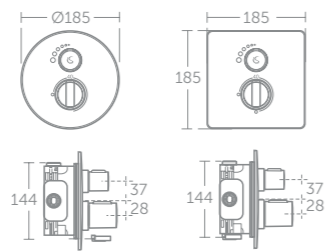

Model	Price inc VAT	Ref
Built-in thermostatic shower mixer with on/off and round faceplate	£459	A5877AA
Built-in thermostatic shower mixer with on/off and square faceplate	£459	A5878AA