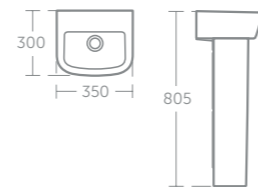

Model	Price inc VAT	Ref
35cm, one tap hole, left hand	£70	T059501
35cm, one tap hole, right hand	£70	T059701
35cm, two tap holes	£70	T059601
Handrinse pedestal	£59	T427201
Basin fixing set	£18	E015767