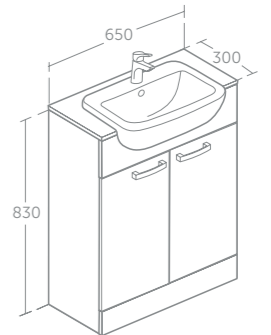

Model	Price inc VAT	Ref
650mm semi-countertop unit with two doors*	£254	E3245--
Pack: 650mm semi-countertop unit, 55cm basin, worktop	£470	E0778--

Includes one internal shelf, handles and soft close doors
*Order worktop separately: 650mm E3246 or 1300mm E3247 if combining with a WC unit
For use with Tempo semi-countertop basins T059001 & T059101 (p.77), also compatible with Studio Echo, Tesi & Jasper Morrison semi-countertop basins