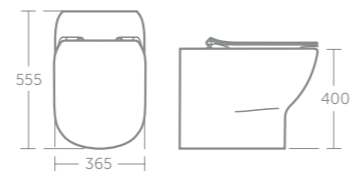

Ceramic lifetime guarantee

Baths 25 year guarantee

Seat & cover 5 year guarantee

Tesi AquaBlade® close coupled WC

Model	Price inc VAT	Ref
Close coupled WC bowl, horizontal outlet	£173	T356401
Cistern with dual flush valve, 6/4 litres	£148	T357001
Cistern with dual flush valve, 4/2.6 litres	£148	T356901
Thin seat & cover	£69	T352801
Thin seat & cover, soft close, quick release	£127	T352701

Tesi AquaBlade® close coupled back-to-wall WC

Model	Price inc VAT	Ref
Close coupled, back-to-wall WC bowl, horizontal outlet	£223	T355701
Cistern with dual flush valve, 6/4 litres	£148	T357001
Cistern with dual flush valve, 4/2.6 litres	£148	T356901
Thin seat & cover	£69	T352801
Thin seat & cover, soft close, quick release	£127	T352701

Tesi AquaBlade® back-to-wall WC

Model	Price inc VAT	Ref
Back-to-wall WC bowl, horizontal outlet	£266	T353501
Conceala 2 top inlet cistern with pneumatic dual flush, 6/4 litres	£125	E212567
Thin seat & cover	£69	T352801
Thin seat & cover, soft close, quick release	£127	T352701

Compatible with Tempo WC unit E0777 (p.83)
For the full range of Conceala cisterns see p.199

Tesi AquaBlade® wall mounted WC bowl

Model	Price inc VAT	Ref
Wall mounted WC bowl, horizontal outlet	£331	T354501
Conceala 2 top inlet cistern with pneumatic dual flush, 6/4 litres	£125	E212567
Thin seat & cover	£69	T352801
Thin seat & cover, soft close, quick release	£127	T352701
Support frame for wall mounted bowls	£208	E006067

Compatible with Tempo WC unit E0777 (p.83)
For the full range of Conceala cisterns see p.199

Tesi wall mounted bidet

Model	Price inc VAT	Ref
Wall mounted bidet, one tap hole	£338	T350401
Support frame for wall mounted bowls	£208	E006067

Tesi back-to-wall bidet