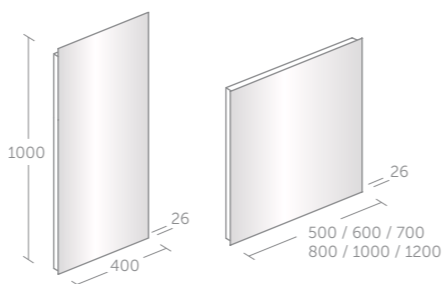

Mirror size	Price inc VAT	Ref
40cm, ambient light, anti-steam	£284	T3258BH
50cm, ambient light, anti-steam	£316	T3259BH
60cm, ambient light, anti-steam	£348	T3278BH
70cm, ambient light, anti-steam	£382	T3335BH
80cm, ambient light, anti-steam	£421	T3336BH
100cm, ambient light, anti-steam	£463	T3337BH
120cm, ambient light, anti-steam	£509	T3338BH

Portrait or landscape mounting
Anti-steam system
220-240V, 50-60Hz, IP44, Class II
Includes mounting kit

Anti-Steam - The mirror has been fitted with a heated pad which helps clear condensation from the central mirror area.