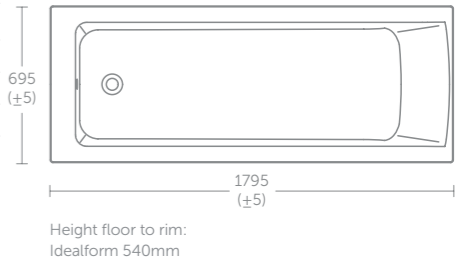

Concept Space compact floor standing bidet

Model	Price inc VAT	Ref
Compact floor standing back-to-wall bidet, one tap hole	£359	E120901

Concept Space square shower bath 170cm

Model	Price inc VAT	Ref
Idealform 170cm square shower bath		
Right hand bath	£471	E051101
Left hand bath	£471	E051201
Unilux 70cm end panel bath	£74	E316901

170cm square shower bath front panel	£169	E050401
Square shower bath screen	£455	E0508EO

Left hand bath shown
Shower screen fits 150cm and 170cm baths
Shower screen & front panel fits right & left hand baths

Concept Space square shower bath 150cm

Model	Price inc VAT	Ref
Idealform 150cm square shower bath		
Right hand bath	£471	E049401
Left hand bath	£471	E049501
Unilux 70cm end panel	£74	E316901

150cm square shower bath front panel	£169	E050601
Square shower bath screen	£455	E0508EO

Left hand bath shown
Shower screen fits 150cm and 170cm baths
Shower screen & front panel fits right & left hand baths

Concept Space spacemaker bath 170cm

Model	Price inc VAT	Ref
Idealform, right hand bath, no tapholes	£471	E049801
Idealform, left hand bath, no tapholes	£471	E049901
70cm Unilux end panel	£74	E316901
Spacemaker bath front panel	£169	E050101

Front panel fits left & right hand baths

Concept double ended bath 170 x 75cm

Model	Price inc VAT	Ref
Idealform, two tap holes	£443	E729901
Idealform, no tap holes	£443	E735801
170cm Unilux front panel	£148	E319401
75cm Unilux end panel	£79	E319501

Concept rectangular bath 180 x 70cm

Model	Price inc VAT	Ref
Idealform, no tap holes	£501	E152101
180cm Unilux Plus+ front panel	£148	E479801
70cm Unilux end panel	£74	E316901

Use Unilux Plus+ front panel for Idealform bath