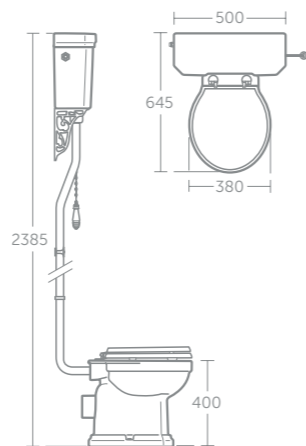

Waverley handrinse basin 45cm

Model	Price inc VAT	Ref
45cm handrinse, two tap holes	£160	U471001
32 x 75mm seal bottle trap	£59	E3198AA
Steel wall hangers (pair)	£3	E501067

Waverley high level WC suite

Model	Price inc VAT	Ref
WC bowl, horizontal outlet	£182	U470301
High level cistern pack, 6 or 4 litre single flush including chrome flush pipe, pull chain and ornate brackets	£528	U470701
Mahogany finish seat & cover	£104	U0248GC
White seat & cover	£84	U011801