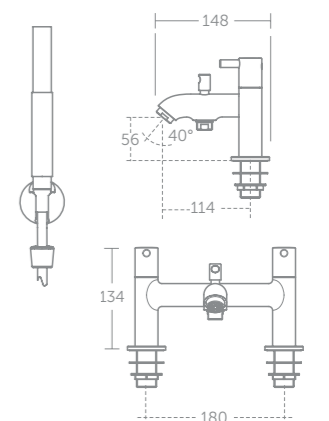

Ceraline basin mixer

Model	Price inc VAT	Ref
Single lever basin mixer with clicker waste	£100	BC186AA

Supplied fitted with a removable 5 litres per minute eco flow regulator

Ceraline mini basin mixer

Model	Price inc VAT	Ref
Single lever mini basin mixer	£100	BC185AA

Supplied fitted with a removable 5 litres per minute eco flow regulator

Ceraline basin pillar taps

Model	Price inc VAT	Ref
Pair basin pillar taps	£100	BC184AA

Ceraline bath pillar taps

Model	Price inc VAT	Ref
Pair bath pillar taps	£120	BC187AA

Ceraline bath filler

Model	Price inc VAT	Ref
Single lever bath filler	£167	BC190AA

Ceraline bath shower mixer

Model	Price inc VAT	Ref
Single lever bath shower mixer with shower kit	£192	BC191AA

Ceraline dual control bath filler

Model	Price inc VAT	Ref
Dual control bath filler	£167	BC188AA

Ceraline dual control bath shower mixer

Model	Price inc VAT	Ref
Dual control bath shower mixer with shower kit	£192	BC189AA