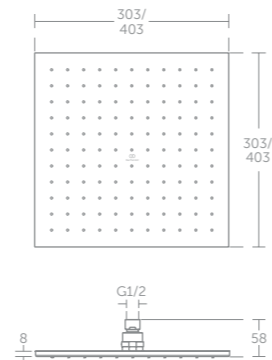

Model	Price inc VAT	Ref
Square rainshower head Ø 300mm	£315	A5805AA
Square rainshower head Ø 400mm	£394	A5806AA
150mm vertical arm	£61	B9446AA
300mm horizontal arm	£81	B9444AA
400mm horizontal arm	£89	B9445AA

Square rainshower head Ø300mm / Ø400mm
1 spray mode: rain
Limescale resistant, rub clean nozzles
Removable 12 litres per minute flow regulator
Suitable for high and low pressure installations
Brass body with chrome finish
5 year guarantee