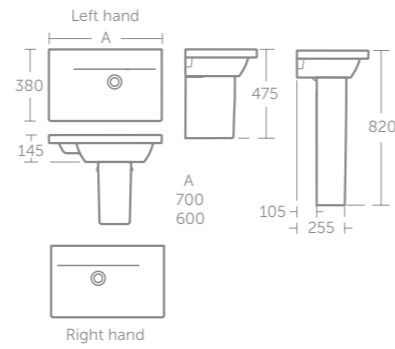

Floor standing guest basin unit

Concept Space Cube basin 55cm, 50cm

Model	Price inc VAT	Ref
55cm, one tap hole	£170	E133701
50cm, one tap hole	£162	E133601
Full pedestal	£92	E783801
Semi-pedestal	£99	E784001
Basin fixing set	£18	E015767

55cm basin can be used with basin unit E0313 (p.31)
50cm basin can be used with basin unit E0312 (p.31)

Concept Space Cube basin left/right hand 60cm

Model	Price inc VAT	Ref
60cm, left hand	£203	E133801
60cm, right hand	£203	E133901
Full pedestal for 60cm basin	£92	E783801
Semi-pedestal	£99	E784001
Basin fixing set	£18	E015767

60cm left hand basin can be used with unit E0314 (p.31)
60cm left hand basin can be used with unit E0315 (p.31)

Concept Space Cube guest furniture basin 45cm

Model	Price inc VAT	Ref
45cm, left hand, one tap hole	£138	E133501
45cm, right hand, one tap hole	£138	E133401