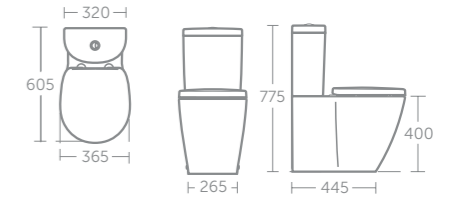

Concept Space Cube compact close coupled back-to-wall WC suite

Model	Price inc VAT	Ref
Close coupled, back-to-wall WC bowl, horizontal outlet	£359	E120601
Cube cistern with dual flush valve, 6/4 litres	£232	E785901
Cube cistern with dual flush valve, 4/2.6 litres	£232	E796901
Seat & cover	£114	E129201
Soft close seat & cover	£163	E129301

Concept Space Arc compact close coupled back-to-wall WC suite

Model	Price inc VAT	Ref
Close coupled WC bowl, horizontal outlet	£284	E120501
Arc cistern with dual flush valve, 6/4 litres	£232	E786001
Arc cistern with dual flush valve, 4/2.6 litres	£232	E785501
Seat & cover	£114	E129201
Soft close seat & cover	£163	E129301

Concept Space Arc compact close coupled back-to-wall WC suite

Model	Price inc VAT	Ref
Close coupled, back-to-wall, WC bowl, horizontal outlet	£359	E120601
Arc cistern with dual flush valve, 6/4 litres	£232	E786001
Arc cistern with dual flush valve, 4/2.6 litres	£232	E785501
Seat & cover	£114	E129201
Soft close seat & cover	£163	E129301