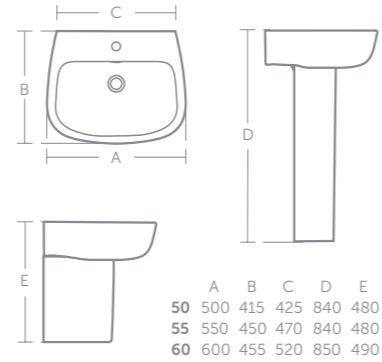

Model	Price inc VAT	Ref
60cm, one tap hole	£109	E156401
55cm, one tap hole	£99	E156501
50cm, one tap hole	£92	E156601
Full pedestal	£61	E156901
Semi-pedestal	£61	E156801
Basin fixing set	£17	E007067