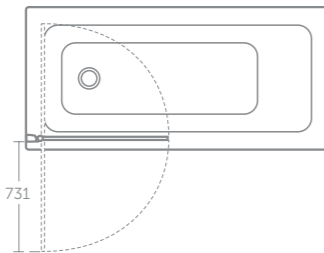

Model	Price inc VAT	Ref
Angle bath screen	£252	T9923AA

Height 1400mm
5mm clear safety glass
Bright silver finish
180 degree opening – inwards and outwards
Rise and fall for easy opening
Concealed fixings with easy click covers and top caps
Up to 20mm horizontal adjustment
800mm length
10 YEAR guarantee