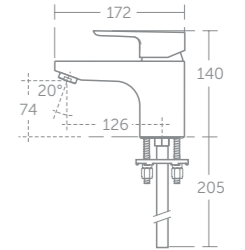

Model	Price inc VAT	Ref
Single lever bath filler	£218	B0732AA