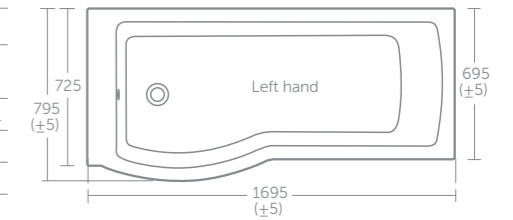

Arc shower bath front panel	£96	E256901
Arc shower bath screen	£278	E2571EO

Shower screen & front panel fits left & right hand baths

Height floor to rim:
Idealform 540mm

**Tempo Cube shower bath 170 x 85cm**