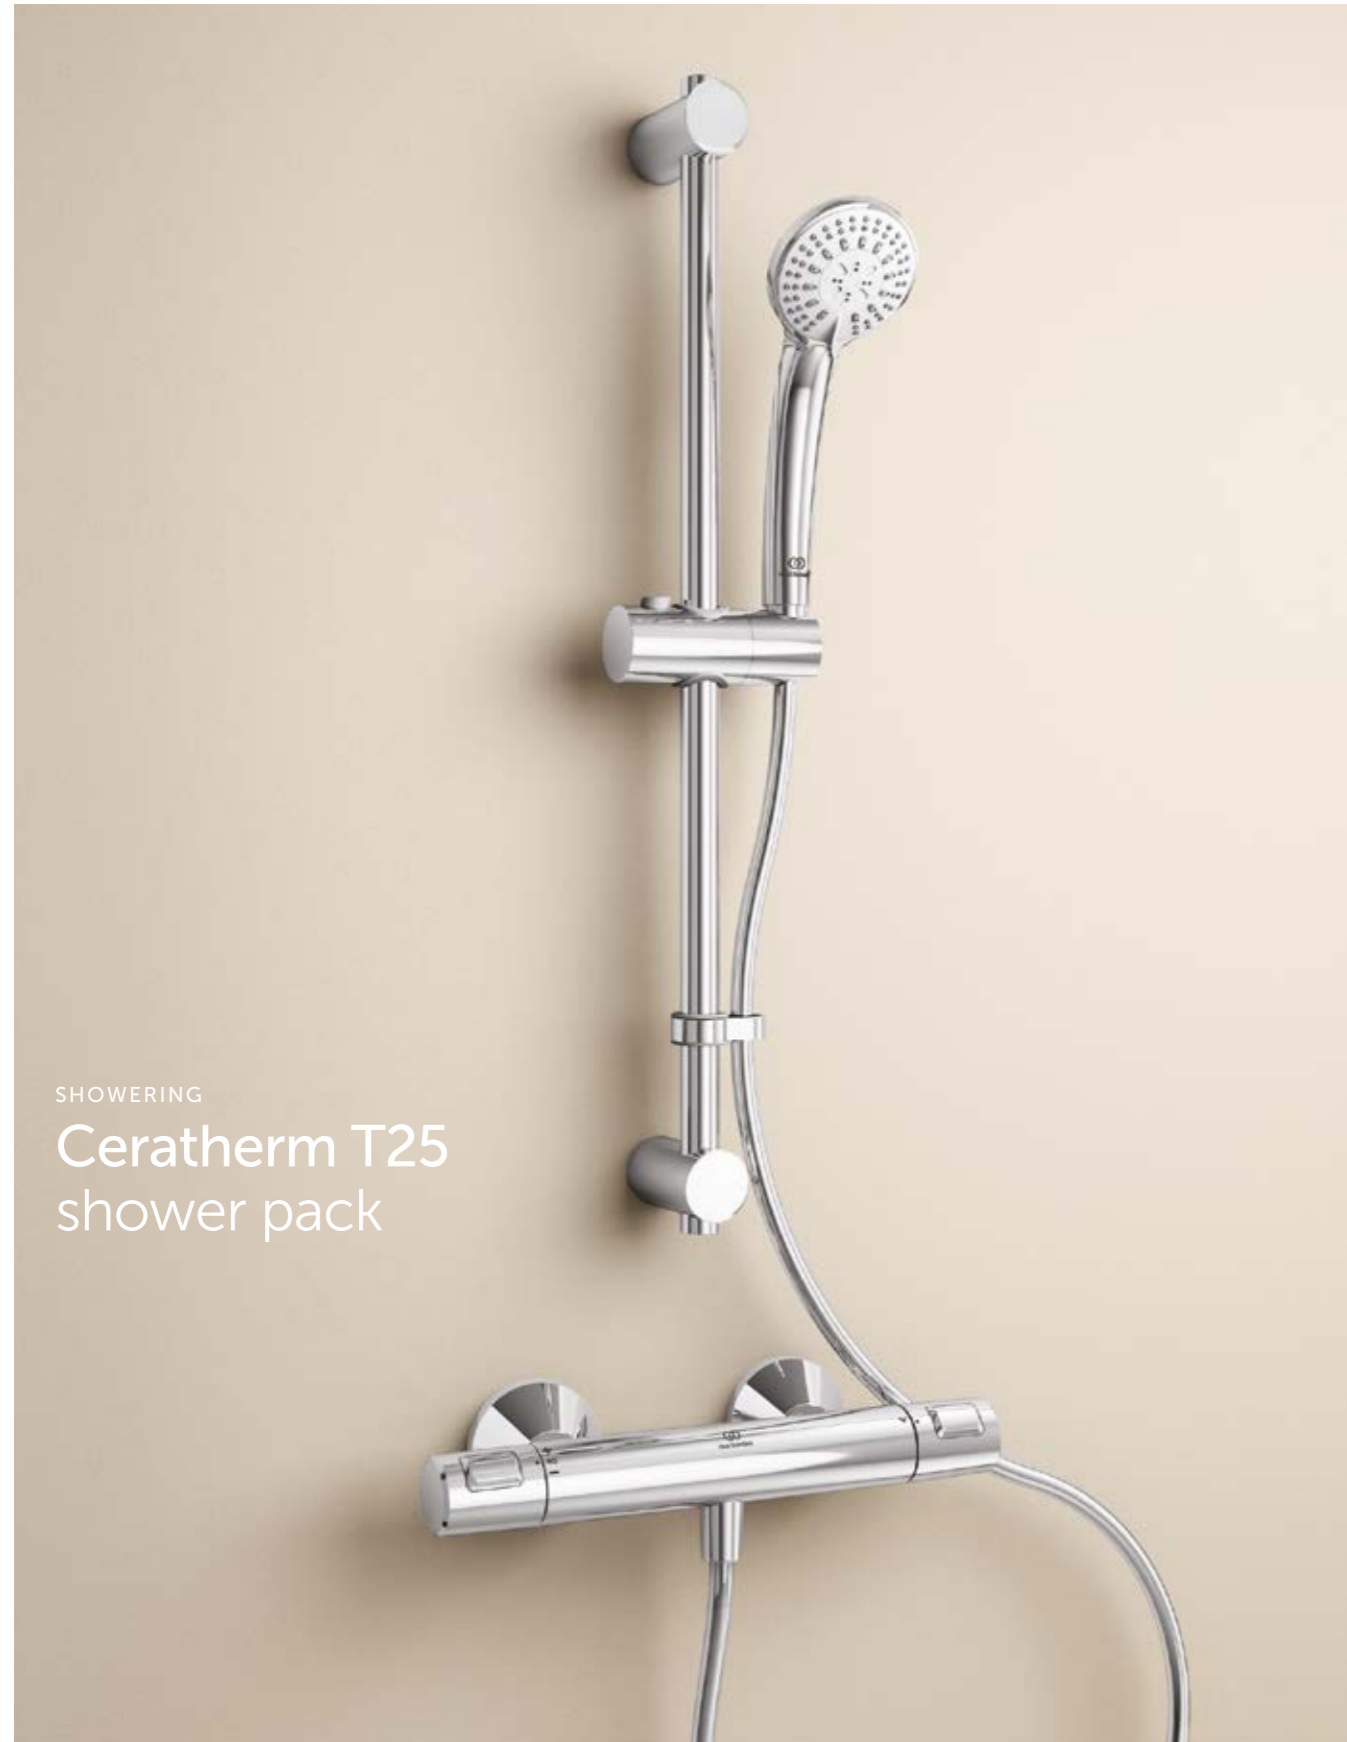

Ceratherm T25

SHOWERING
Ceratherm T25
shower pack