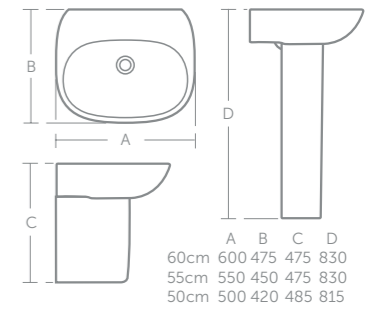

THE COLLECTIONS

Tesi Cloakroom

45cm handrinse basin with small semi-pedestal (p.51)

AquaBlade® close coupled WC suite with thin seat & cover (p.52)

Tesi mini basin mixer (p.102)

Accessories (p.192), basin waste (p.198) & mirror (p.186).

CERAMIC LG Ceramic lifetime guarantee

Tesi basin 60, 55, 50cm

Model	Price inc VAT	Ref
60cm, one tap hole	£120	T026501
55cm, one tap hole	£110	T028001
50cm, one tap hole	£103	T031201
Full pedestal	£66	T351901
Semi-pedestal	£73	T357301
Basin fixing set	£18	E015767

CERAMIC LG

Tesi handrinse basin 45cm

Model	Price inc VAT	Ref
45cm, one tap hole	£91	T031301
Small full pedestal	£66	T352101
Small semi-pedestal	£73	T352001
Basin fixing set	£18	E015767

CERAMIC LG

Tesi corner handrinse basin 45cm

Model	Price inc VAT	Ref
45cm, one tap hole	£111	T352501
Small full pedestal	£66	T352101
Basin fixing set	£18	E015767

CERAMIC LG

Tesi semi countertop basin 55cm

Model	Price inc VAT	Ref
55cm, one tap hole	£191	T352601
Compatible with Tempo semi-countertop basin unit E3245 (p.83)		

CERAMIC LG