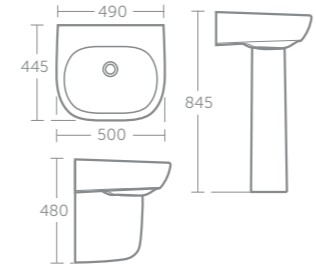

Jasper Morrison basin 55cm

Model	Price inc VAT	Ref
55cm, one tap hole	£214	E618701
Semi-pedestal	£139	E621301
Full pedestal	£128	E621101
Basin fixing set	£18	E015767

Jasper Morrison basin 50cm

Model	Price inc VAT	Ref
50cm, no overflow, one tap hole	£202	E618301
Semi-pedestal	£139	E621301
Full pedestal	£128	E621101
Basin fixing set	£18	E015767