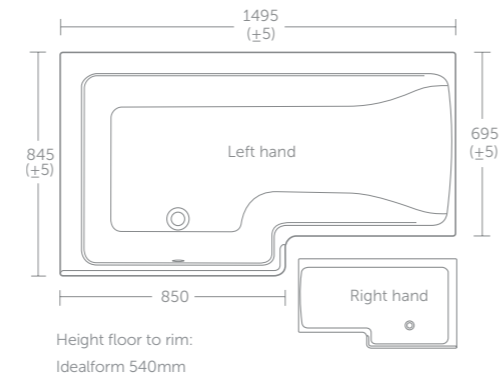

Left hand bath shown
Shower screen fits 150cm and 170cm baths
Shower screen & front panel fits right & left hand baths

Concept Space square shower bath 150cm

Model	Price inc VAT	Ref
Idealform 150cm square shower bath		
Right hand bath	£471	E049401
Left hand bath	£471	E049501
Unilux 70cm end panel	£74	E316901

150cm square shower bath front panel	£169	E050601
Square shower bath screen	£455	E0508EO

Left hand bath shown
Shower screen fits 150cm and 170cm baths
Shower screen & front panel fits right & left hand baths