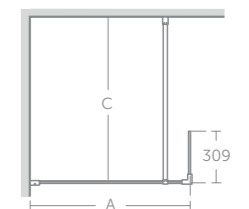

SHOWERING

Synergy Wetrooms

SHOWERING

Synergy Wetroom panel & return

Synergy 900mm wetroom panel & 300mm return with bracing bracket (p.133)

Idealrain Cube Dual shower system for built-in mixers (p.158)

Concept Easybox Slim built-in shower mixer with square faceplate (p.164)

10 YEAR GUARANTEE 10 year guarantee

8mm GLASS Glass thickness

Idealclean

23mm Horizontal adjustment

Synergy wetroom panels

10 YEAR GUARANTEE 8mm GLASS Idealclean 23mm

Alcove or corner installation example: wetroom panel

1200 Wetroom panel
Straight bracing bracket

Alcove or corner installation example: wetroom panel with return

1200 Wetroom panel
Straight bracing bracket
300 Return panel

Model	Price inc VAT	Ref
700mm panel	£495	L6220EO
760mm panel	£517	L6221EO
800mm panel	£538	L6222EO
900mm panel	£568	L6223EO
1000mm panel	£609	L6224EO
1200mm panel	£658	L6225EO
1400mm panel	£891	L6226EO
1600mm panel	£1,073	L6227EO
300mm return panel	£295	L6228EO
900mm modesty panel	£605	L6180EO
1000mm modesty panel	£635	L6181EO
1200mm modesty panel	£698	L6182EO
Straight bracing bracket	£81	L6229EO
Angle bracing bracket	£117	L6230EO
Extended bracing bracket	£89	L6198EO

Height 2000mm
8mm clear safety glass
Idealclean treatment
23mm horizontal adjustment
Concealed fixings with easy click covers & top caps
Sealing channels for a silicone free look
Vertical adjustment for drilling into grout lines
Suitable for installation on a tray or wetroom floor
For full details of modesty panels see Concept Freedom page 42.

Panel (mm)	A width (mm)	C width (mm)
700	638	650 - 994
760	698	650 - 994
800	738	650 - 994
900	838	650 - 994
1000	938	650 - 994
1200	1138	650 - 994
1400	1338	650 - 994
1600	1538	650 - 994

Max width 1494 with extended bracing bracket