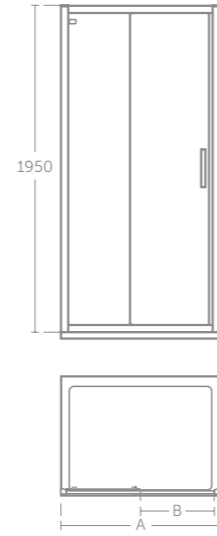

Connect 2 slider alcove

Model	Price inc VAT	Ref
1000mm sliding door	£564	K9394EO
1100mm sliding door	£578	K9395EO
1200mm sliding door	£612	K9396EO
1400mm sliding door	£659	K9426EO

Height 1950mm
6mm clear safety glass
Idealclean treatment
Bright silver finish
Solid chrome plated handles
Click and clean wheels
Smooth running wheels
Concealed fixings with easy click covers & top caps
Horizontal adjustment up to 25mm per profile
Suitable for installation on a tray or wetroom floor

Size (mm)	A width	B opening
1000	950 – 1000	357
1100	1050 – 1100	407
1200	1150 – 1200	457
1400	1350 – 1400	557

Connect 2 slider corner

Model	Price inc VAT	Ref
1000mm sliding door	£564	K9394EO
1100mm sliding door	£578	K9395EO
1200mm sliding door	£612	K9396EO
1400mm sliding door	£659	K9426EO
700mm side panel	£292	K9412EO
760mm side panel	£299	K9413EO
800mm side panel	£313	K9415EO
900mm side panel	£340	K9416EO
1000mm side panel	£367	K9578EO

Height 1950mm
6mm clear safety glass
Idealclean treatment
Bright silver finish
Solid chrome plated handles
Click and clean wheels
Smooth running wheels
Concealed fixings with easy click covers & top caps
Horizontal adjustment up to 25mm per profile
Suitable for installation on a tray or wetroom floor

Size (mm)	A width	B opening	Size panel	C width
1000	950 – 1000	357	700	655 – 705
1100	1050 – 1100	407	760	715 – 765
1200	1150 – 1200	457	800	755 – 805
1400	1350 – 1400	557	900	855 – 905
			1000	955 – 1005

Connect 2 slider alcove, 2 doors

Model	Price inc VAT	Ref
1500mm sliding doors x 2	£727	K9427EO
1700mm sliding doors x 2	£761	K9434EO