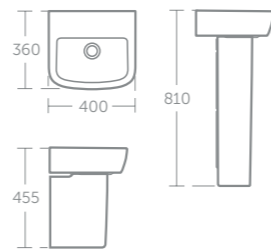

50 & 55cm one tap hole basins are compatible with Tempo furniture pedestal unit E3259 (p.82)

Tempo handrinse basin 40cm

Model	Price inc VAT	Ref
40cm, one tap hole	£73	T059301
40cm, two tap holes	£73	T059401
Handrinse pedestal	£59	T427201
Handrinse semi-pedestal	£59	T426701
Basin fixing set	£18	E015767