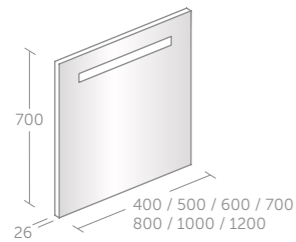

Mirror size	Price inc VAT	Ref
50cm mirror, light, anti-steam	£379	T3339BH
60cm mirror, light, anti-steam	£417	T3340BH
70cm mirror, light, anti-steam	£459	T3341BH
80cm mirror, light, anti-steam	£505	T3342BH
100cm mirror, light, anti-steam	£555	T3343BH
120cm mirror, light, anti-steam	£611	T3344BH

Anti-steam system
220-240V, 50-60Hz, IP44, Class II
Includes mounting kit

Anti-Steam - The mirror has been fitted with a heated pad which helps clear condensation from the central mirror area.