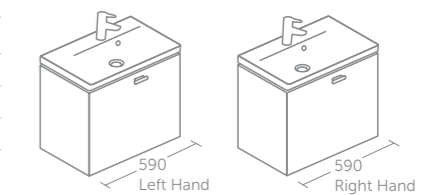

Concept rectangular bath 180 x 80cm

Model	Price inc VAT	Ref
Idealform, no tap holes	£591	E163901
180cm Unilux Plus+ front panel	£148	E479801
80cm Unilux Plus+ end panel	£79	E483301

Use Unilux Plus+ front & end panels for Idealform bath

Height floor to rim:
Idealform 540mm

Concept rectangular bath 150 x 70cm

Model	Price inc VAT	Ref
Idealform, two tap holes	£400	E729701
Idealform, no tap holes	£400	E735601
Uniline 150cm front panel white	£148	E418001
Uniline 70cm end panel white	£79	E414001

Height floor to rim:
Idealform 540mm

Concept rectangular bath 170 x 70cm

Model	Price inc VAT	Ref
Idealform, two tap holes	£400	E729201
Idealform, no tap holes	£400	E735201
Idealform, no tap holes with chrome grips	£540	E113901
170cm Unilux front panel	£148	E319401
70cm Unilux end panel	£74	E316901

Height floor to rim:
Idealform 540mm

Concept rectangular bath 170 x 75cm

Model	Price inc VAT	Ref
Idealform, two tap holes	£421	E729501
Idealform, no tap holes	£421	E735401
170cm Unilux front panel	£148	E319401
75cm Unilux end panel	£79	E319501

Height floor to rim:
Idealform 540mm

25 YEAR GUARANTEE Baths 25 year guarantee

10 YEAR GUARANTEE Bath screens 10 year guarantee

Concept shower bath 170 x 90cm

Model	Price inc VAT	Ref
Idealform 170 x 90cm shower bath, no tap holes		
Left hand bath	£474	E731601
Right hand bath	£474	E731501
Unilux 70cm end panel	£74	E316901
Shower bath curved screen	£456	E7407AA
Shower bath front panel	£167	E731701

Shower screen & front panel fits left & right hand baths

Height floor to rim:
Idealform 540mm

Concept Space furniture finishes Please add colour reference to code when ordering:

SO American Oak
Price A

SX Dark Walnut
Price A

WG Gloss White
Price A

KS Elm
Price A

KR Gloss Grey
Price B

Concept Space wall hung basin unit