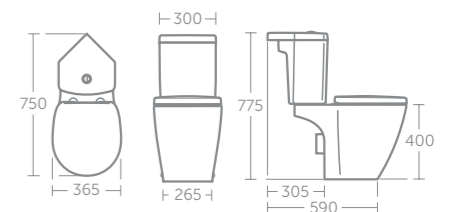

Model	Price inc VAT	Ref
Close coupled WC bowl, horizontal outlet	£284	E120501
Corner cistern with dual flush valve, 6/4 litres	£251	E121201
Seat & cover	£114	E129201
Soft close seat & cover	£163	E129301