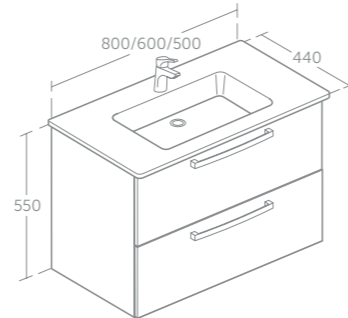

Model	Price inc VAT	Ref
800mm wall hung vanity unit	£436	E3242--
600mm wall hung vanity unit	£391	E3240--
500mm wall hung vanity unit	£305	E1103--
Optional leg set (pack of 2)	£32	E322867

800mm unit for use with E066901 vanity basin (p.77)
600mm unit for use with E066801 vanity basin (p.77)
500mm unit for use with E109901 vanity basin (p.77)
Includes handles and two soft close drawers
Use with Space Saving trap EE23033967