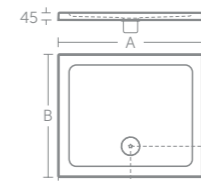

Simplicity flat top shower trays

Quadrant
Low profile flat top tray

Model	Price inc VAT	Ref
800mm quadrant, flat top	£221	L510001
900mm quadrant, flat top	£256	L510101
1000mm quadrant, flat top	£300	L510201
Adhesive upstand	£70	LV69967
Quadrant riser kit	£115	L631001
Flexible waste pipe	£15	L630801

Includes 90mm chrome fast flow waste

Offset quadrant
Low profile flat top tray

Right Hand models	Price inc VAT	Ref
900 x 800mm RH, flat top	£268	L510301
1000 x 800mm RH, flat top	£291	L510501
1200 x 800mm RH, flat top	£309	L510701
1200 x 900mm RH, flat top	£318	L510901
Left Hand models	Price inc VAT	Ref
900 x 800mm LH, flat top	£268	L510401
1000 x 800mm LH, flat top	£291	L510601
1200 x 800mm LH, flat top	£309	L510801
1200 x 900mm LH, flat top	£318	L511001

Adhesive upstand £70 LV69967
Quadrant riser kit £115 L631001
Flexible waste pipe £15 L630801

Includes 90mm chrome fast flow waste
RH = right handed, LH = left handed
Right hand illustrated

Pentagon
Low profile flat top tray

Model	Price inc VAT	Ref
900mm pentagon, flat top	£265	L511101
Adhesive upstand	£70	LV69967
Riser kit for trays up to 1200mm	£99	L630901
Flexible waste pipe	£15	L630801

Includes 90mm chrome fast flow waste

Size (mm)	A	B	C	D
800 x 800	810	810	510	510
900 x 900	910	910	610	610
1000 x 1000	1010	1010	710	710

Size (mm)	A	B	C	D
900 x 800 RH	810	910	510	610
900 x 800 LH	910	810	610	510
1000 x 800 RH	810	1010	510	710
1000 x 800 LH	1010	810	710	510
1200 x 800 RH	810	1210	510	910
1200 x 800 LH	1210	810	910	510
1200 x 900 RH	910	1210	610	910
1200 x 900 LH	1210	910	910	610

Size (mm)	A	B	C	D
900 x 900	910	910	515	515

Simplicity upstand shower trays

Square
Low profile upstand tray