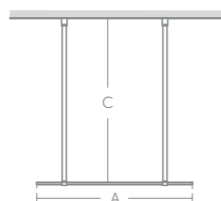

Synergy wetroom panels

Dual access installation example:
wetroom panel with end panel

- 1200 Wetroom panel
- Straight bracing brackets x 2

Dual access installation example:
wetroom panel with end panel and returns

- 1200 Wetroom panel
- Straight bracing brackets x 2
- 300 Return panels x 2

Model	Price inc VAT	Ref
700mm panel	£495	L6220EO
760mm panel	£517	L6221EO
800mm panel	£538	L6222EO
900mm panel	£568	L6223EO
1000mm panel	£609	L6224EO
1200mm panel	£658	L6225EO
1400mm panel	£891	L6226EO
1600mm panel	£1,073	L6227EO
300mm return panel	£295	L6228EO
900mm modesty panel	£605	L6180EO
1000mm modesty panel	£635	L6181EO
1200mm modesty panel	£698	L6182EO
Straight bracing bracket	£81	L6229EO
Angle bracing bracket	£117	L6230EO
Extended bracing bracket	£89	L6198EO

Height 2000mm
8mm clear safety glass
Idealclean treatment
23mm horizontal adjustment
Concealed fixings with easy click covers & top caps
Sealing channels for a silicone free look
Vertical adjustment for drilling into grout lines
Suitable for installation on a tray or wetroom floor
For full details of modesty panels see Concept Freedom page 42.

Panel (mm)	A width (mm)	C width (mm)
700	638	650 - 994
760	698	650 - 994
800	738	650 - 994
900	838	650 - 994
1000	938	650 - 994
1200	1138	650 - 994
1400	1338	650 - 994
1600	1538	650 - 994

Max width 1494 with extended bracing bracket