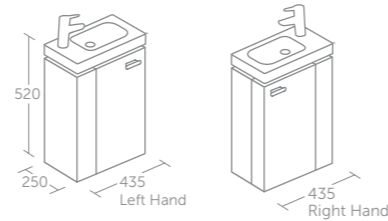

Model	Price A	Price B inc VAT	Ref
450 x 250mm basin unit, L-shaped door, left hand	£324	£357	E0370--
450 x 250mm basin unit, L-shaped door, right hand	£324	£357	E0371--
Leg 290mm, each	£39		E044667

Includes removable storage box
Left hand unit for use with left hand guest basin E133501 (shown) (p.24)
Right hand unit for use with right hand guest basin E133401 (p.24)