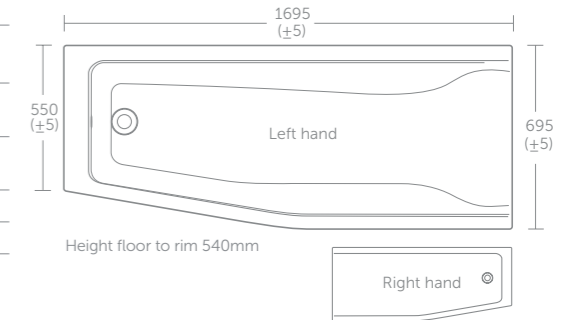

Concept Space compact floor standing bidet

Model	Price inc VAT	Ref
Compact floor standing back-to-wall bidet, one tap hole	£359	E120901

Concept Space square shower bath 170cm

Model	Price inc VAT	Ref
Idealform 170cm square shower bath		
Right hand bath	£471	E051101
Left hand bath	£471	E051201
Unilux 70cm end panel bath	£74	E316901

170cm square shower bath front panel	£169	E050401
Square shower bath screen	£455	E0508EO

Left hand bath shown
Shower screen fits 150cm and 170cm baths
Shower screen & front panel fits right & left hand baths

Concept Space square shower bath 150cm

Model	Price inc VAT	Ref
Idealform 150cm square shower bath		
Right hand bath	£471	E049401
Left hand bath	£471	E049501
Unilux 70cm end panel	£74	E316901

150cm square shower bath front panel	£169	E050601
Square shower bath screen	£455	E0508EO

Left hand bath shown
Shower screen fits 150cm and 170cm baths
Shower screen & front panel fits right & left hand baths

Concept Space spacemaker bath 170cm

Model	Price inc VAT	Ref
Idealform, right hand bath, no tapholes	£471	E049801
Idealform, left hand bath, no tapholes	£471	E049901
70cm Unilux end panel	£74	E316901
Spacemaker bath front panel	£169	E050101

Front panel fits left & right hand baths

Concept double ended bath 170 x 75cm

Model	Price inc VAT	Ref
Idealform, two tap holes	£443	E729901
Idealform, no tap holes	£443	E735801
170cm Unilux front panel	£148	E319401
75cm Unilux end panel	£79	E319501

Concept rectangular bath 180 x 70cm

Model	Price inc VAT	Ref
Idealform, no tap holes	£501	E152101
180cm Unilux Plus+ front panel	£148	E479801
70cm Unilux end panel	£74	E316901

Use Unilux Plus+ front panel for Idealform bath