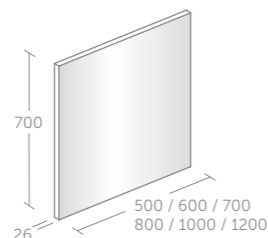

ACCESSORIES

Mirrors & lights

Mirror

Mirror size	Price inc VAT	Ref
40cm mirror	£85	T3364BH
50cm mirror	£95	T3365BH
60cm mirror	£104	T3366BH
70cm mirror	£115	T3367BH
80cm mirror	£126	T3368BH
100cm mirror	£139	T3369BH
120cm mirror	£154	T3371BH

Includes mounting kit

Framed mirror

Mirror size	Price inc VAT	Ref
50cm framed mirror	£126	T3354BH
60cm framed mirror	£139	T3355BH
70cm framed mirror	£153	T3356BH
80cm framed mirror	£168	T3357BH
100cm framed mirror	£185	T3358BH
120cm framed mirror	£204	T3359BH

Portrait or landscape mounting
Includes mounting kit

Mirror with ambient light & anti-steam

Mirror size	Price inc VAT	Ref
40cm, ambient light, anti-steam	£284	T3258BH
50cm, ambient light, anti-steam	£316	T3259BH
60cm, ambient light, anti-steam	£348	T3278BH
70cm, ambient light, anti-steam	£382	T3335BH
80cm, ambient light, anti-steam	£421	T3336BH
100cm, ambient light, anti-steam	£463	T3337BH
120cm, ambient light, anti-steam	£509	T3338BH

Portrait or landscape mounting
Anti-steam system
220-240V, 50-60Hz, IP44, Class II
Includes mounting kit

Anti-Steam - The mirror has been fitted with a heated pad which helps clear condensation from the central mirror area.

Mirrors transform a bathroom, expanding the space and reflecting light. Our range of mirrors and mirror cabinets is luxuriously practical with models that include anti-steam options, ambient lighting and sensor lights which respond to touch.