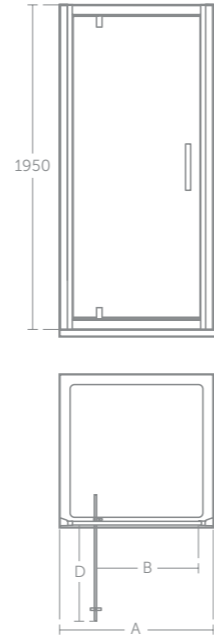

Connect 2 pivot alcove

Model	Price inc VAT	Ref
760mm pivot door	£449	K9391EO
800mm pivot door	£476	K9392EO
900mm pivot door	£510	K9393EO

Height 1950mm
6mm clear safety glass
Idealclean treatment
Bright silver finish
Solid chrome plated handles
Concealed fixings with easy click covers & top caps
Horizontal adjustment up to 25mm per profile
Suitable for installation on a tray or wetroom floor

Door (mm)	A width	B opening	D reach
760	710 – 760	475	492
800	750 – 800	500	517
900	850 – 900	550	567

Connect 2 pivot corner

Model	Price inc VAT	Ref
760mm pivot door	£449	K9391EO
800mm pivot door	£476	K9392EO
900mm pivot door	£510	K9393EO
700mm side panel	£292	K9412EO
760mm side panel	£299	K9413EO
800mm side panel	£313	K9415EO
900mm side panel	£340	K9416EO
1000mm side panel	£367	K9578EO

Height 1950mm
6mm clear safety glass
Idealclean treatment
Bright silver finish
Solid chrome plated handles
Concealed fixings with easy click covers & top caps
Horizontal adjustment up to 25mm per profile
Suitable for installation on a tray or wetroom floor

Door (mm)	A width	B opening	D reach
760	710 – 760	475	492
800	750 – 800	500	517
900	850 – 900	550	567

Size panel	C width
700	655 – 705
760	715 – 765
800	755 – 805
900	855 – 905
1000	955 – 1005

Connect 2 bifold alcove

Model	Price inc VAT	Ref
760mm bifold door	£523	K9397EO
800mm bifold door	£537	K9398EO
900mm bifold door	£571	K9399EO
1000mm bifold door	£619	K9280EO

Height 1950mm
6mm clear safety glass
Idealclean treatment
Bright silver finish
Solid chrome plated handles
Smooth running wheels
Concealed fixings with easy click covers & top caps
Horizontal adjustment up to 25mm per profile
Suitable for installation on a tray or wetroom floor

Size (mm)	A width	B opening
760	710 – 760	503
800	750 – 800	543
900	850 – 900	643
1000	950 – 1000	743

Connect 2 bifold corner