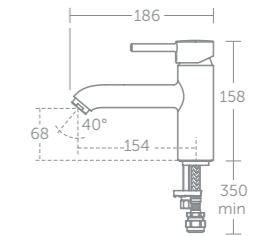

Model	Price inc VAT	Ref
Single lever bath filler	£167	BC190AA