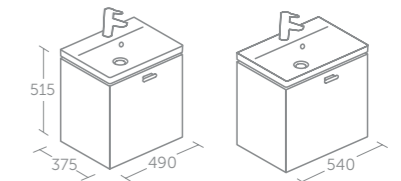

Concept rectangular bath 180 x 80cm

Model	Price inc VAT	Ref
Idealform, no tap holes	£591	E163901
180cm Unilux Plus+ front panel	£148	E479801
80cm Unilux Plus+ end panel	£79	E483301

Use Unilux Plus+ front & end panels for Idealform bath

Height floor to rim:
Idealform 540mm

Concept rectangular bath 150 x 70cm

Model	Price inc VAT	Ref
Idealform, two tap holes	£400	E729701
Idealform, no tap holes	£400	E735601
Uniline 150cm front panel white	£148	E418001
Uniline 70cm end panel white	£79	E414001

Height floor to rim:
Idealform 540mm

Concept rectangular bath 170 x 70cm

Model	Price inc VAT	Ref
Idealform, two tap holes	£400	E729201
Idealform, no tap holes	£400	E735201
Idealform, no tap holes with chrome grips	£540	E113901
170cm Unilux front panel	£148	E319401
70cm Unilux end panel	£74	E316901

Height floor to rim:
Idealform 540mm

Concept rectangular bath 170 x 75cm

Model	Price inc VAT	Ref
Idealform, two tap holes	£421	E729501
Idealform, no tap holes	£421	E735401
170cm Unilux front panel	£148	E319401
75cm Unilux end panel	£79	E319501

Height floor to rim:
Idealform 540mm

25 YEAR GUARANTEE Baths 25 year guarantee

10 YEAR GUARANTEE Bath screens 10 year guarantee

Concept shower bath 170 x 90cm

Model	Price inc VAT	Ref
Idealform 170 x 90cm shower bath, no tap holes		
Left hand bath	£474	E731601
Right hand bath	£474	E731501
Unilux 70cm end panel	£74	E316901
Shower bath curved screen	£456	E7407AA
Shower bath front panel	£167	E731701

Shower screen & front panel fits left & right hand baths

Height floor to rim:
Idealform 540mm

Concept Space furniture finishes Please add colour reference to code when ordering:

SO American Oak
Price A

SX Dark Walnut
Price A

WG Gloss White
Price A

KS Elm
Price A

KR Gloss Grey
Price B

Concept Space wall hung basin unit