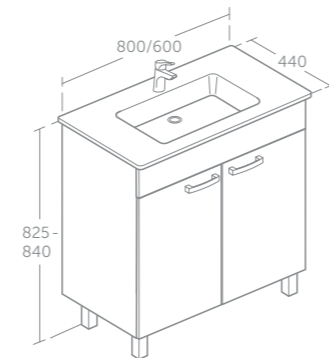

Model	Price inc VAT	Ref
800mm vanity unit with two doors and legs	£371	E3241--
600mm vanity unit with two doors and legs	£331	E3239--

800mm unit for use with E066901 vanity basin (p.77)
600mm unit for use with E066801 vanity basin (p.77)
Includes handles and soft close doors