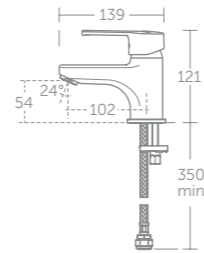

Model	Price inc VAT	Ref
Single lever mini basin mixer	£94	BC340AA

Supplied fitted with a removable 5 litres per minute eco flow regulator