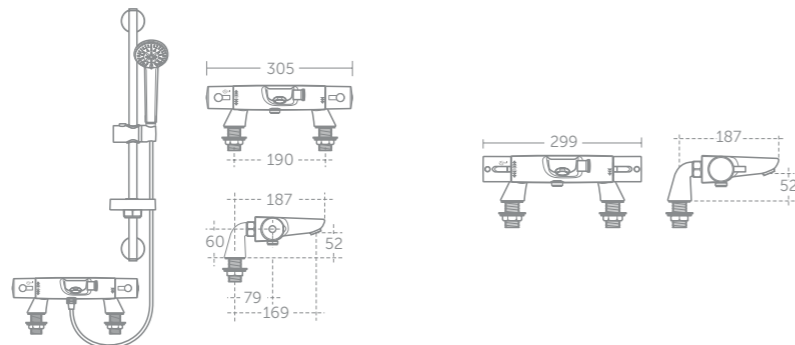

SHOWERING
Alto Ecotherm
Bath shower mixer