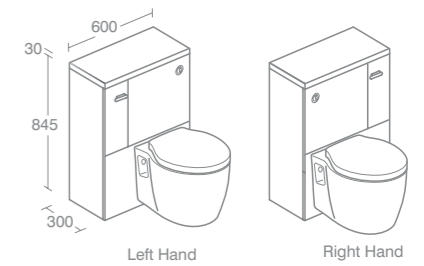

Model	Price A	Price B inc VAT	Ref
WC unit with right hand storage cupboard	£551	£610	E1436--
WC unit with left hand storage cupboard	£551	£617	E1437--
600 x 300 worktop	£81	£89	E1444--

Includes dual flush cistern with adjustable 6/4 or 4/2.6 litre flush and push button
Use with wall mounted and back-to-wall WCs (p.27)
When using a wall mounted WC please specify E006067 floor fixing brackets