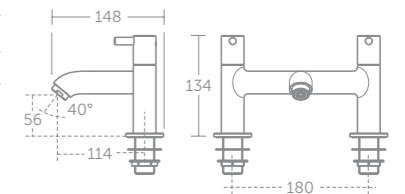

Model	Price inc VAT	Ref
Dual control bath filler	£167	BC188AA