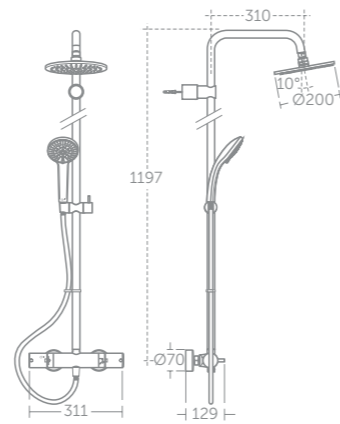

Synergy wetroom panel with modesty glass

Model	Price inc VAT	Ref
900mm Synergy wetroom panel with modesty glass	£605	L6180EO
1000mm Synergy wetroom panel with modesty glass	£635	L6181EO
1200mm Synergy wetroom panel with modesty glass	£698	L6182EO
Synergy straight bracing bracket	£81	L6229EO
150cm Synergy extended bracing bracket	£89	L6198EO

For the full range of Synergy wetroom panels see p.132-135

Freedom Dual thermostatic shower

Model	Price inc VAT	Ref
Freedom Dual, exposed thermostatic shower system with M1 rainshower, fixed riser, M3 handspray and metal pin handles	£837	A6290AA

For further Idealrain Dual shower details see p.158

Freedom Easybox Slim

Model	Price inc VAT	Ref
Built-in thermostatic shower mixer with square faceplate and metal lever handles	£500	A6377AA
Built-in thermostatic shower mixer with diverter, square faceplate and metal lever handles	£553	A6378AA

For further Concept Easybox Slim shower valve details see p.162

Concept Freedom contemporary grab rail

Model	Price inc VAT	Ref
60cm grab rail	£270	S0830AA
45cm grab rail	£225	S0831AA

Concept Freedom contemporary hinged arm

Model	Price inc VAT	Ref
80cm hinged arm	£706	S6362AA

Multi-system WC back rest

Model	Price inc VAT	Ref
Multi-system WC back rest	£945	S6637AC

Care Plus shower seat

Model	Price inc VAT	Ref
Adjustable shower seat	£1,105	S0644AC