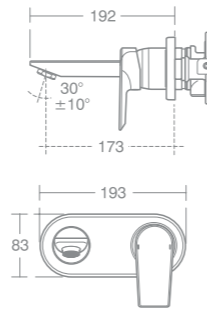

For Tesi basins and baths see pages 44–53.

Tesi basin mixer

Model	Price inc VAT	Ref
Single lever basin mixer with pop-up waste	£174	A6592AA
Single lever basin mixer	£151	A6587AA

Supplied fitted with a removable 5 litres per minute eco flow regulator

Tesi vessel basin mixer

Model	Price inc VAT	Ref
Single lever vessel basin mixer	£272	A6575AA

Supplied fitted with a removable 5 litres per minute eco flow regulator

Tesi built-in basin mixer

Model	Price inc VAT	Ref
Single lever built-in basin mixer	£272	A6578AA*
Basin mixer built-in kit	£114	A5948NU

Supplied fitted with a removable 5 litres per minute eco flow regulator
*A6578AA requires kit A5948NU

Tesi mini basin mixer basin

Model	Price inc VAT	Ref
Single lever mini basin mixer	£151	A6588AA

Supplied fitted with a removable 5 litres per minute eco flow regulator

Tesi bidet mixer

Model	Price inc VAT	Ref
Single lever bidet mixer with pop-up waste	£189	A6589AA

Supplied fitted with a removable 5 litres per minute eco flow regulator

5 YEAR GUARANTEE Mixers & taps 5 year guarantee

Water-saving

Easyfix

Temperature limit stop

High pressure

Tesi single lever bath filler

Model	Price inc VAT	Ref
Single lever bath filler	£248	B1956AA

Tesi single lever bath shower mixer

Model	Price inc VAT	Ref
Single lever bath shower mixer with shower set	£285	B1957AA

Handset supplied fitted with a removable 8 litres per minute eco flow regulator

Tesi dual control bath filler

Model	Price inc VAT	Ref
Dual control bath filler	£248	A6590AA

Tesi dual control bath shower mixer

Model	Price inc VAT	Ref
Dual control bath shower mixer with shower set	£285	A6591AA

Handset supplied fitted with a removable 8 litres per minute eco flow regulator

Tesi wall mounted bath shower mixer

Model	Price inc VAT	Ref
Single lever wall mounted bath shower mixer	£285	A6583AA