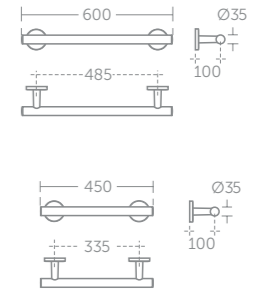

For further Concept Easybox Slim shower valve details see p.162

Concept Freedom contemporary grab rail

Model	Price inc VAT	Ref
60cm grab rail	£270	S0830AA
45cm grab rail	£225	S0831AA

Concept Freedom contemporary hinged arm