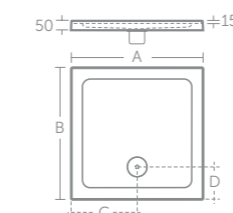

Simplicity flat top shower trays

Quadrant
Low profile flat top tray

Model	Price inc VAT	Ref
800mm quadrant, flat top	£221	L510001
900mm quadrant, flat top	£256	L510101
1000mm quadrant, flat top	£300	L510201
Adhesive upstand	£70	LV69967
Quadrant riser kit	£115	L631001
Flexible waste pipe	£15	L630801

Includes 90mm chrome fast flow waste

Offset quadrant
Low profile flat top tray

Right Hand models	Price inc VAT	Ref
900 x 800mm RH, flat top	£268	L510301
1000 x 800mm RH, flat top	£291	L510501
1200 x 800mm RH, flat top	£309	L510701
1200 x 900mm RH, flat top	£318	L510901
Left Hand models	Price inc VAT	Ref
900 x 800mm LH, flat top	£268	L510401
1000 x 800mm LH, flat top	£291	L510601
1200 x 800mm LH, flat top	£309	L510801
1200 x 900mm LH, flat top	£318	L511001

Adhesive upstand £70 LV69967
Quadrant riser kit £115 L631001
Flexible waste pipe £15 L630801

Includes 90mm chrome fast flow waste
RH = right handed, LH = left handed
Right hand illustrated

Pentagon
Low profile flat top tray

Model	Price inc VAT	Ref
900mm pentagon, flat top	£265	L511101
Adhesive upstand	£70	LV69967
Riser kit for trays up to 1200mm	£99	L630901
Flexible waste pipe	£15	L630801

Includes 90mm chrome fast flow waste

Size (mm)	A	B	C	D
800 x 800	810	810	510	510
900 x 900	910	910	610	610
1000 x 1000	1010	1010	710	710

Size (mm)	A	B	C	D
900 x 800 RH	810	910	510	610
900 x 800 LH	910	810	610	510
1000 x 800 RH	810	1010	510	710
1000 x 800 LH	1010	810	710	510
1200 x 800 RH	810	1210	510	910
1200 x 800 LH	1210	810	910	510
1200 x 900 RH	910	1210	610	910
1200 x 900 LH	1210	910	910	610

Size (mm)	A	B	C	D
900 x 900	910	910	515	515

Simplicity upstand shower trays

Square
Low profile upstand tray