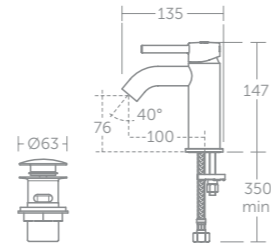

Model	Price inc VAT	Ref
Single lever basin mixer with clicker waste	£100	BC186AA

Supplied fitted with a removable 5 litres per minute eco flow regulator