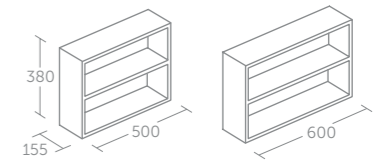

Model	Price A	Price B inc VAT	Ref
500mm fill in shelf unit	£254	£285	E1435--
600mm fill in shelf unit	£281	£315	E0374--