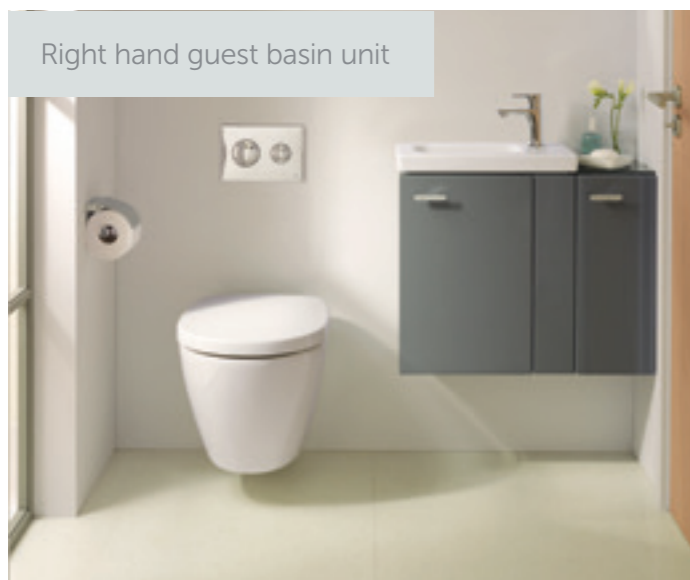

Cloakroom solutions

THE COLLECTIONS

Concept Space Understairs cloakroom

45cm Cube guest furniture basin, left hand (p.24)

Compact wall mounted WC with seat & cover,
Conceala 2 cistern & support frame (p.27),
contemporary flushplate (p.201)

Wall hung guest basin unit, left hand (p.32)

Accessories (p.192), basin waste (p.198) & mirror (p.186).