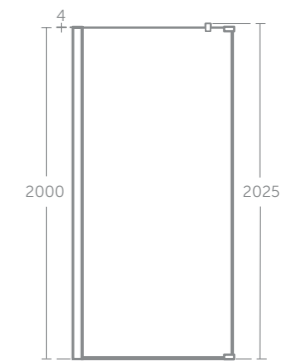

SHOWERING

Synergy Wetrooms

SHOWERING

Synergy Wetroom panel & return

Synergy 900mm wetroom panel & 300mm return with bracing bracket (p.133)

Idealrain Cube Dual shower system for built-in mixers (p.158)

Concept Easybox Slim built-in shower mixer with square faceplate (p.164)

10 YEAR GUARANTEE 10 year guarantee

8mm GLASS Glass thickness

Idealclean

23mm Horizontal adjustment

Synergy wetroom panels

10 YEAR GUARANTEE 8mm GLASS Idealclean 23mm

Alcove or corner installation example: wetroom panel

1200 Wetroom panel
Straight bracing bracket

Alcove or corner installation example: wetroom panel with return

1200 Wetroom panel
Straight bracing bracket
300 Return panel

Model	Price inc VAT	Ref
700mm panel	£495	L6220EO
760mm panel	£517	L6221EO
800mm panel	£538	L6222EO
900mm panel	£568	L6223EO
1000mm panel	£609	L6224EO
1200mm panel	£658	L6225EO
1400mm panel	£891	L6226EO
1600mm panel	£1,073	L6227EO
300mm return panel	£295	L6228EO
900mm modesty panel	£605	L6180EO
1000mm modesty panel	£635	L6181EO
1200mm modesty panel	£698	L6182EO
Straight bracing bracket	£81	L6229EO
Angle bracing bracket	£117	L6230EO
Extended bracing bracket	£89	L6198EO

Height 2000mm
8mm clear safety glass
Idealclean treatment
23mm horizontal adjustment
Concealed fixings with easy click covers & top caps
Sealing channels for a silicone free look
Vertical adjustment for drilling into grout lines
Suitable for installation on a tray or wetroom floor
For full details of modesty panels see Concept Freedom page 42.

Panel (mm)	A width (mm)	C width (mm)
700	638	650 - 994
760	698	650 - 994
800	738	650 - 994
900	838	650 - 994
1000	938	650 - 994
1200	1138	650 - 994
1400	1338	650 - 994
1600	1538	650 - 994

Max width 1494 with extended bracing bracket