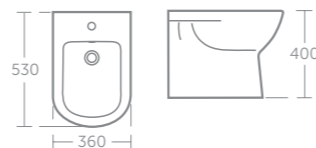

Model	Price inc VAT	Ref
Floor standing back-to-wall bidet	£216	T509001