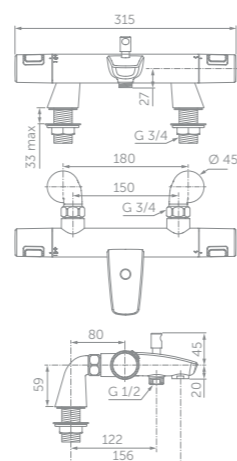

SHOWERING

Ceratherm T25

Features

'Set and leave' control – set your chosen temperature and leave it

Temperature control mechanism has a temperature limit stop which can be set to 40, 43, 45 or 50°C

Cool touch body ensures it is safe to touch

Eco button reduces water flow to 50% save water consumption with a manual override to increase water to full flow

Shower packs include a removable 8 litres per minute flow regulator to save water

5 YEAR guarantee

Ceratherm T25 shower mixer

Model	Price inc VAT	Ref
Exposed thermostatic shower mixer with fixings	£170	A7202AA

Cool body
Temperature safety button
Water savings
5 year guarantee

Ceratherm T25 bath shower mixer

Model	Price inc VAT	Ref
Exposed thermostatic rim mounted bath shower mixer with fixings	£290	A7207AA

Cool body
Temperature safety button
Water savings
5 year guarantee

The Ceratherm T collection performs beautifully, because we design every model from the inside out. Thanks to the hidden brilliance of FirmaFlow® Therm, you can enjoy unrivalled levels of durability, safety and performance – with an ergonomic design that delivers, day after day.

SHOWERING

Ceratherm T25 Bath shower pack