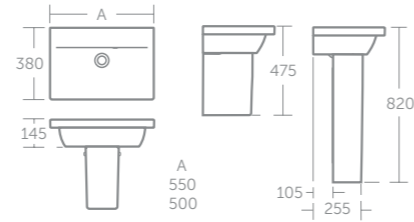

Floor standing guest basin unit

Concept Space Cube basin 55cm, 50cm

Model	Price inc VAT	Ref
55cm, one tap hole	£170	E133701
50cm, one tap hole	£162	E133601
Full pedestal	£92	E783801
Semi-pedestal	£99	E784001
Basin fixing set	£18	E015767

55cm basin can be used with basin unit E0313 (p.31)
50cm basin can be used with basin unit E0312 (p.31)

Concept Space Cube basin left/right hand 60cm

Model	Price inc VAT	Ref
60cm, left hand	£203	E133801
60cm, right hand	£203	E133901
Full pedestal for 60cm basin	£92	E783801
Semi-pedestal	£99	E784001
Basin fixing set	£18	E015767