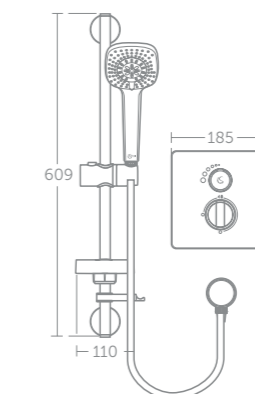

Concept Easybox Slim

Step-by-step easy installation

1. 1 Fix the mixer body into position.
2. 2 Connect the pipework.
3. 3 Make good the wall by plastering around the mixer, up to the plaster guard.
4. 4 Fix the waterproof membrane with tiling adhesive.
5. 5 Tile the wall.
6. 6 Trim back the mixer body flush with the tiles.
7. 7 Fit the sealing plate.
8. 8 Attach the faceplate and handles.

Concept Easybox Slim shower mixer

Model	Price inc VAT	Ref
Built-in thermostatic shower mixer with on/off and round faceplate	£459	A5877AA
Built-in thermostatic shower mixer with on/off and square faceplate	£459	A5878AA

Concept Easybox Slim shower mixer with diverter

Model	Price inc VAT	Ref
Built-in thermostatic shower mixer with diverter and round faceplate	£501	A5879AA
Built-in thermostatic shower mixer with diverter and square faceplate	£501	A5880AA

Concept Easybox Slim shower pack: round

Model	Price inc VAT	Ref
Built-in thermostatic shower mixer with round faceplate and Idealrain M3 shower kit	£543	A5958AA

Ø100mm handspray (3 spray modes: rain, fine rain and massage) fitted with removable 8 litres per minute flow regulator

Concept Easybox Slim shower pack: square

Model	Price inc VAT	Ref
Built-in thermostatic shower mixer with square faceplate and Idealrain M3 shower kit	£543	A5959AA

Ø100mm handspray (3 spray modes: rain, fine rain and massage) fitted with removable 8 litres per minute flow regulator

Freedom Easybox Slim shower mixer

Model	Price inc VAT	Ref
Built-in thermostatic shower mixer with square faceplate and metal lever handles	£500	A6377AA
Built-in thermostatic shower mixer with diverter, square faceplate and metal lever handles	£553	A6378AA