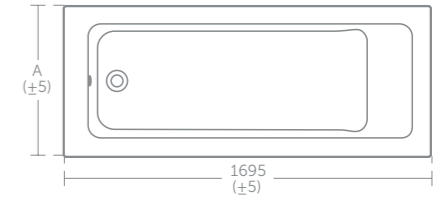

A	
170 x 70cm	695mm
170 x 75cm	745mm

Height floor to rim:
Idealform 540mm

Tempo Cube double-ended bath 170 x 75 / 180 x 80cm

Model	Price inc VAT	Ref
Idealform 170 x 75cm double-ended bath, no tap holes	£345	E258301
Unilux 170cm front panel	£148	E319401
Unilux 75cm end panel	£79	E319501
180 x 80cm double-ended bath, no tap holes	£442	E258401
Tempo Cube 180cm front panel	£241	E260601
Tempo Cube 80cm end panel	£145	E260701