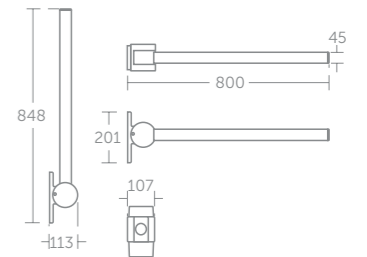

Concept Freedom contemporary hinged arm

Model	Price inc VAT	Ref
80cm hinged arm	£706	S6362AA