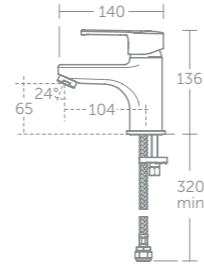

Model	Price inc VAT	Ref
Single lever basin mixer with pop-up waste	£108	B1148AA
Single lever basin mixer	£94	B1149AA

Supplied fitted with a removable 5 litres per minute eco flow regulator