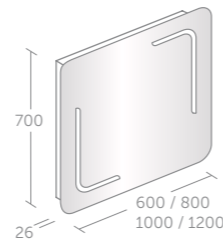

Mirror size	Price inc VAT	Ref
60cm mirror, sensor ambient & front light, anti-steam	£569	T3350BH
80cm mirror, sensor ambient & front light, anti-steam	£688	T3351BH
100cm mirror, sensor ambient & front light, anti-steam	£757	T3352BH
120cm mirror, sensor ambient & front light, anti-steam	£833	T3353BH

Portrait or landscape mounting
Anti-steam system
Sensor switch with dimmer
220-240V, 50-60Hz, IP44, Class II
Includes mounting kit

Anti-Steam - The mirror has been fitted with a heated pad which helps clear condensation from the central mirror area.