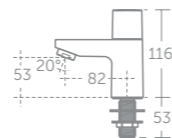

Model	Price inc VAT	Ref
Pair basin pillar taps	£129	B0728AA