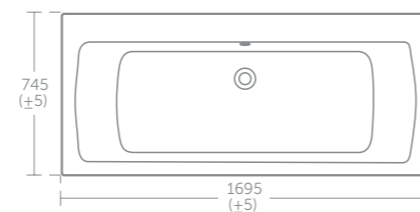

Height floor to rim:
Idealform 540mm

Baths 25 year guarantee

Water-saving

Space-saving