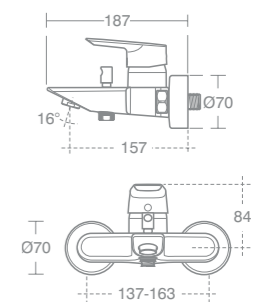

For Tesi basins and baths see pages 44–53.

Tesi basin mixer

Model	Price inc VAT	Ref
Single lever basin mixer with pop-up waste	£174	A6592AA
Single lever basin mixer	£151	A6587AA

Supplied fitted with a removable 5 litres per minute eco flow regulator

Tesi vessel basin mixer

Model	Price inc VAT	Ref
Single lever vessel basin mixer	£272	A6575AA

Supplied fitted with a removable 5 litres per minute eco flow regulator

Tesi built-in basin mixer

Model	Price inc VAT	Ref
Single lever built-in basin mixer	£272	A6578AA*
Basin mixer built-in kit	£114	A5948NU

Supplied fitted with a removable 5 litres per minute eco flow regulator
*A6578AA requires kit A5948NU

Tesi mini basin mixer basin

Model	Price inc VAT	Ref
Single lever mini basin mixer	£151	A6588AA

Supplied fitted with a removable 5 litres per minute eco flow regulator

Tesi bidet mixer

Model	Price inc VAT	Ref
Single lever bidet mixer with pop-up waste	£189	A6589AA

Supplied fitted with a removable 5 litres per minute eco flow regulator

5 YEAR GUARANTEE Mixers & taps 5 year guarantee

Water-saving

Easyfix

Temperature limit stop

High pressure

Tesi single lever bath filler

Model	Price inc VAT	Ref
Single lever bath filler	£248	B1956AA

Tesi single lever bath shower mixer

Model	Price inc VAT	Ref
Single lever bath shower mixer with shower set	£285	B1957AA

Handset supplied fitted with a removable 8 litres per minute eco flow regulator

Tesi dual control bath filler

Model	Price inc VAT	Ref
Dual control bath filler	£248	A6590AA

Tesi dual control bath shower mixer

Model	Price inc VAT	Ref
Dual control bath shower mixer with shower set	£285	A6591AA

Handset supplied fitted with a removable 8 litres per minute eco flow regulator

Tesi wall mounted bath shower mixer

Model	Price inc VAT	Ref
Single lever wall mounted bath shower mixer	£285	A6583AA