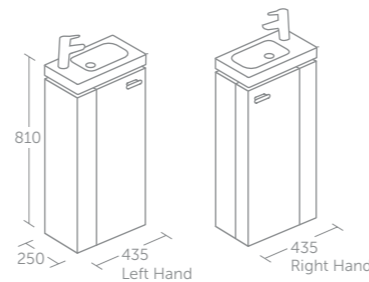

Model	Price A	Price B inc VAT	Ref
450 x 250mm floor standing unit, L-shaped door, left hand	£357	£393	E1438--
450 x 250mm floor standing unit, L-shaped door, right hand	£357	£393	E1439--

Includes 1 internal shelf and removable storage box
Left hand unit for use with left hand guest basin E133501 (shown) (p.24)
Right hand unit for use with right hand guest basin E133401 (p.24)

Concept Space corner basin unit

Model	Price A	Price B inc VAT	Ref
Wall hung corner basin unit	£582	£640	E6848--

With two doors and 1 internal shelf
Use with Space 45cm Arc corner basin E792801 or E792901 (p.26)