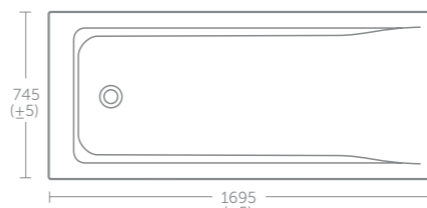

Model	Price inc VAT	Ref
Idealform, two tap holes	£421	E729501
Idealform, no tap holes	£421	E735401
170cm Unilux front panel	£148	E319401
75cm Unilux end panel	£79	E319501