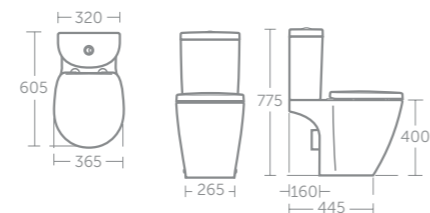

Can be used with corner basin unit E6848 (p.32)

Concept Space Cube compact close coupled WC suite

Model	Price inc VAT	Ref
Close coupled WC bowl, horizontal outlet	£284	E120501
Cube cistern with dual flush valve, 6/4 litres	£232	E785901
Cube cistern with dual flush valve, 4/2.6 litres	£232	E796901
Seat & cover	£114	E129201
Soft close seat & cover	£163	E129301

Concept Space Cube compact close coupled back-to-wall WC suite

Model	Price inc VAT	Ref
Close coupled, back-to-wall WC bowl, horizontal outlet	£359	E120601
Cube cistern with dual flush valve, 6/4 litres	£232	E785901
Cube cistern with dual flush valve, 4/2.6 litres	£232	E796901
Seat & cover	£114	E129201
Soft close seat & cover	£163	E129301

Concept Space Arc compact close coupled back-to-wall WC suite

Model	Price inc VAT	Ref
Close coupled WC bowl, horizontal outlet	£284	E120501
Arc cistern with dual flush valve, 6/4 litres	£232	E786001
Arc cistern with dual flush valve, 4/2.6 litres	£232	E785501
Seat & cover	£114	E129201
Soft close seat & cover	£163	E129301