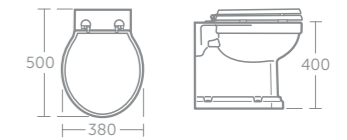

Model	Price inc VAT	Ref
Back-to-wall WC bowl, horizontal outlet	£296	U471201
Conceala 2 bottom inlet cistern with syphon 6 or 4.5 litre flush	£107	S362167
Traditional lever	£70	S439501
Mahogany finish seat & cover	£104	U0248GC
White seat & cover	£84	U011801