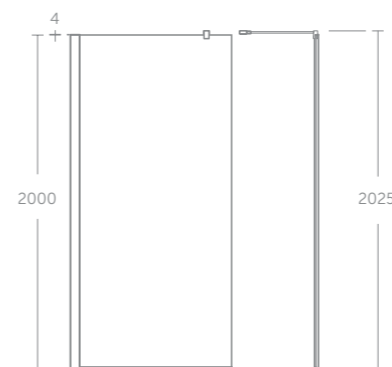

Synergy wetroom panels

Corner installation example:
wetroom panel with end panel

- 1000 Wetroom panel
- 760 Wetroom panel
- Straight bracing bracket
- Angle bracing bracket

Corner installation example:
wetroom panel with end panel and return

- 1000 Wetroom panel
- 760 Wetroom panel
- 300 Return panel
- Straight bracing bracket
- Angle bracing bracket