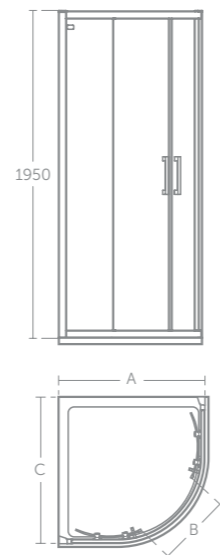

Connect 2 quadrant

Model	Price inc VAT	Ref
800mm enclosure	£727	K9383EO
900mm enclosure	£755	K9384EO

Height 1950mm
Radius 550mm
6mm clear safety glass
Idealclean treatment
Bright silver finish
Solid chrome plated handles
Click and clean wheels
Smooth running wheels
Concealed fixings with easy click covers & top caps
Horizontal adjustment up to 25mm per profile
Suitable for installation on a tray or wetroom floor

Size (mm)	A width	B opening	C width
800	755 – 780	400	755 – 780
900	855 – 880	525	855 – 880

10 YEAR GUARANTEE 10 year guarantee

6mm GLASS Glass thickness

IDEALCLEAN Idealclean

CLICK & CLEAN Click & clean

25mm Horizontal adjustment

Connect 2 corner entry

Model	Price inc VAT	Ref
800mm enclosure	£775	L0073EO
900mm enclosure	£802	L0074EO

Height 1950mm
6mm clear safety glass
Idealclean treatment
Bright silver finish
Solid chrome plated handles
Click and clean wheels
Smooth running wheels
Concealed fixings with easy click covers & top caps
Horizontal adjustment up to 25mm per profile
Suitable for installation on a tray or wetroom floor

Size (mm)	A width	B opening
800	755 – 780	415
900	855 – 880	485

Connect 2 offset quadrant

Model	Price inc VAT	Ref
900 x 760mm enclosure	£741	K9417EO
1000 x 800mm enclosure	£816	K9385EO
1200 x 800mm enclosure	£897	K9386EO
1200 x 900mm enclosure	£911	K9575EO

Height 1950mm
Radius 550mm
6mm clear safety glass
Idealclean treatment
Bright silver finish
Solid chrome plated handles
Click and clean wheels
Smooth running wheels
Concealed fixings with easy click covers & top caps
Horizontal adjustment up to 25mm per profile
Suitable for installation on a tray or wetroom floor