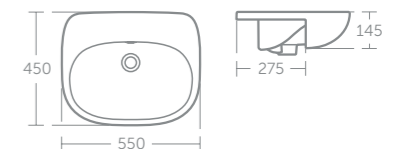

THE COLLECTIONS

Tesi Cloakroom

45cm handrinse basin with small semi-pedestal (p.51)

AquaBlade® close coupled WC suite with thin seat & cover (p.52)

Tesi mini basin mixer (p.102)

Accessories (p.192), basin waste (p.198) & mirror (p.186).

CERAMIC LG Ceramic lifetime guarantee

Tesi basin 60, 55, 50cm

Model	Price inc VAT	Ref
60cm, one tap hole	£120	T026501
55cm, one tap hole	£110	T028001
50cm, one tap hole	£103	T031201
Full pedestal	£66	T351901
Semi-pedestal	£73	T357301
Basin fixing set	£18	E015767

CERAMIC LG

Tesi handrinse basin 45cm

Model	Price inc VAT	Ref
45cm, one tap hole	£91	T031301
Small full pedestal	£66	T352101
Small semi-pedestal	£73	T352001
Basin fixing set	£18	E015767

CERAMIC LG

Tesi corner handrinse basin 45cm

Model	Price inc VAT	Ref
45cm, one tap hole	£111	T352501
Small full pedestal	£66	T352101
Basin fixing set	£18	E015767

CERAMIC LG

Tesi semi countertop basin 55cm

Model	Price inc VAT	Ref
55cm, one tap hole	£191	T352601
Compatible with Tempo semi-countertop basin unit E3245 (p.83)		

CERAMIC LG