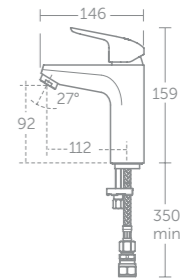

Model	Price inc VAT	Ref
Single lever bath filler	£164	B1959AA

FirmaFlow® ceramic cartridge fitted for a long, high performance lifespan