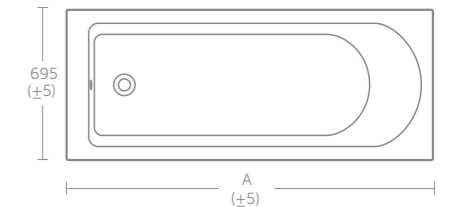

Tesi back-to-wall bidet

Model	Price inc VAT	Ref
Back-to-wall bidet, one tap hole	£245	T350101

Tesi rectangular bath 160 x 70cm, 170 x 70cm

Idealform baths	Price inc VAT	Ref
160 x 70cm bath, no tap holes	£291	T000101
170 x 70cm bath, no tap holes	£291	T000501
170 x 70cm water-saving bath, no tap holes	£291	T000901
Unilux 160cm front panel	£147	E318301
Unilux 170cm front panel	£148	E319401
Unilux 70cm end panel	£74	E316901