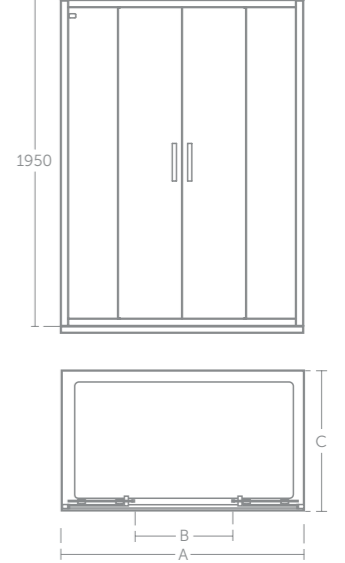

Connect 2 slider alcove

Model	Price inc VAT	Ref
1000mm sliding door	£564	K9394EO
1100mm sliding door	£578	K9395EO
1200mm sliding door	£612	K9396EO
1400mm sliding door	£659	K9426EO

Height 1950mm
6mm clear safety glass
Idealclean treatment
Bright silver finish
Solid chrome plated handles
Click and clean wheels
Smooth running wheels
Concealed fixings with easy click covers & top caps
Horizontal adjustment up to 25mm per profile
Suitable for installation on a tray or wetroom floor

Size (mm)	A width	B opening
1000	950 – 1000	357
1100	1050 – 1100	407
1200	1150 – 1200	457
1400	1350 – 1400	557

Connect 2 slider corner

Model	Price inc VAT	Ref
1000mm sliding door	£564	K9394EO
1100mm sliding door	£578	K9395EO
1200mm sliding door	£612	K9396EO
1400mm sliding door	£659	K9426EO
700mm side panel	£292	K9412EO
760mm side panel	£299	K9413EO
800mm side panel	£313	K9415EO
900mm side panel	£340	K9416EO
1000mm side panel	£367	K9578EO

Height 1950mm
6mm clear safety glass
Idealclean treatment
Bright silver finish
Solid chrome plated handles
Click and clean wheels
Smooth running wheels
Concealed fixings with easy click covers & top caps
Horizontal adjustment up to 25mm per profile
Suitable for installation on a tray or wetroom floor

Size (mm)	A width	B opening	Size panel	C width
1000	950 – 1000	357	700	655 – 705
1100	1050 – 1100	407	760	715 – 765
1200	1150 – 1200	457	800	755 – 805
1400	1350 – 1400	557	900	855 – 905
			1000	955 – 1005

Connect 2 slider alcove, 2 doors

Model	Price inc VAT	Ref
1500mm sliding doors x 2	£727	K9427EO
1700mm sliding doors x 2	£761	K9434EO