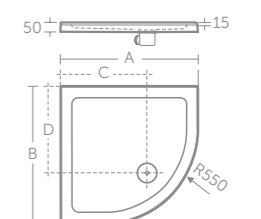

Simplicity flat top shower trays

Quadrant
Low profile flat top tray

Model	Price inc VAT	Ref
800mm quadrant, flat top	£221	L510001
900mm quadrant, flat top	£256	L510101
1000mm quadrant, flat top	£300	L510201
Adhesive upstand	£70	LV69967
Quadrant riser kit	£115	L631001
Flexible waste pipe	£15	L630801

Includes 90mm chrome fast flow waste

Offset quadrant
Low profile flat top tray

Right Hand models	Price inc VAT	Ref
900 x 800mm RH, flat top	£268	L510301
1000 x 800mm RH, flat top	£291	L510501
1200 x 800mm RH, flat top	£309	L510701
1200 x 900mm RH, flat top	£318	L510901
Left Hand models	Price inc VAT	Ref
900 x 800mm LH, flat top	£268	L510401
1000 x 800mm LH, flat top	£291	L510601
1200 x 800mm LH, flat top	£309	L510801
1200 x 900mm LH, flat top	£318	L511001

Adhesive upstand £70 LV69967
Quadrant riser kit £115 L631001
Flexible waste pipe £15 L630801

Includes 90mm chrome fast flow waste
RH = right handed, LH = left handed
Right hand illustrated

Pentagon
Low profile flat top tray

Model	Price inc VAT	Ref
900mm pentagon, flat top	£265	L511101
Adhesive upstand	£70	LV69967
Riser kit for trays up to 1200mm	£99	L630901
Flexible waste pipe	£15	L630801

Includes 90mm chrome fast flow waste

Size (mm)	A	B	C	D
800 x 800	810	810	510	510
900 x 900	910	910	610	610
1000 x 1000	1010	1010	710	710

Size (mm)	A	B	C	D
900 x 800 RH	810	910	510	610
900 x 800 LH	910	810	610	510
1000 x 800 RH	810	1010	510	710
1000 x 800 LH	1010	810	710	510
1200 x 800 RH	810	1210	510	910
1200 x 800 LH	1210	810	910	510
1200 x 900 RH	910	1210	610	910
1200 x 900 LH	1210	910	910	610

Size (mm)	A	B	C	D
900 x 900	910	910	515	515

Simplicity upstand shower trays

Square
Low profile upstand tray