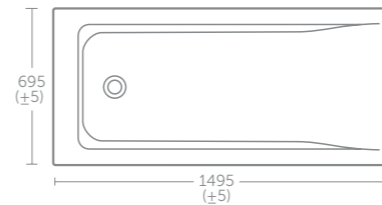

Height floor to rim:
Idealform 540mm

Concept rectangular bath 150 x 70cm

Model	Price inc VAT	Ref
Idealform, two tap holes	£400	E729701
Idealform, no tap holes	£400	E735601
Uniline 150cm front panel white	£148	E418001
Uniline 70cm end panel white	£79	E414001