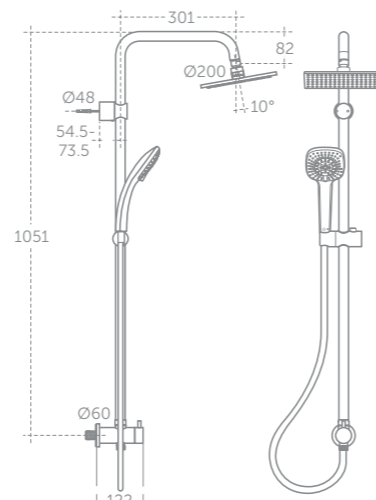

SHOWERING

Idealrain Cube Dual

Concept Easybox Slim shower mixer (p.164) & Idealrain Cube shower system (p.158)

900mm Simplicity square flat top shower tray (p.149)

900mm Synergy pivot door & 900mm side panel (p.127)