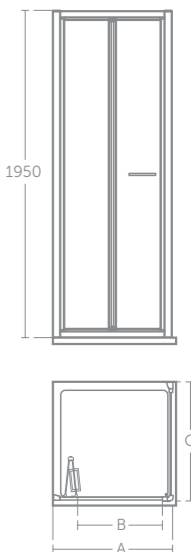

Connect 2 pivot alcove

Model	Price inc VAT	Ref
760mm pivot door	£449	K9391EO
800mm pivot door	£476	K9392EO
900mm pivot door	£510	K9393EO

Height 1950mm
6mm clear safety glass
Idealclean treatment
Bright silver finish
Solid chrome plated handles
Concealed fixings with easy click covers & top caps
Horizontal adjustment up to 25mm per profile
Suitable for installation on a tray or wetroom floor

Door (mm)	A width	B opening	D reach
760	710 – 760	475	492
800	750 – 800	500	517
900	850 – 900	550	567

Connect 2 pivot corner

Model	Price inc VAT	Ref
760mm pivot door	£449	K9391EO
800mm pivot door	£476	K9392EO
900mm pivot door	£510	K9393EO
700mm side panel	£292	K9412EO
760mm side panel	£299	K9413EO
800mm side panel	£313	K9415EO
900mm side panel	£340	K9416EO
1000mm side panel	£367	K9578EO

Height 1950mm
6mm clear safety glass
Idealclean treatment
Bright silver finish
Solid chrome plated handles
Concealed fixings with easy click covers & top caps
Horizontal adjustment up to 25mm per profile
Suitable for installation on a tray or wetroom floor

Door (mm)	A width	B opening	D reach
760	710 – 760	475	492
800	750 – 800	500	517
900	850 – 900	550	567

Size panel	C width
700	655 – 705
760	715 – 765
800	755 – 805
900	855 – 905
1000	955 – 1005

Connect 2 bifold alcove

Model	Price inc VAT	Ref
760mm bifold door	£523	K9397EO
800mm bifold door	£537	K9398EO
900mm bifold door	£571	K9399EO
1000mm bifold door	£619	K9280EO

Height 1950mm
6mm clear safety glass
Idealclean treatment
Bright silver finish
Solid chrome plated handles
Smooth running wheels
Concealed fixings with easy click covers & top caps
Horizontal adjustment up to 25mm per profile
Suitable for installation on a tray or wetroom floor

Size (mm)	A width	B opening
760	710 – 760	503
800	750 – 800	543
900	850 – 900	643
1000	950 – 1000	743

Connect 2 bifold corner