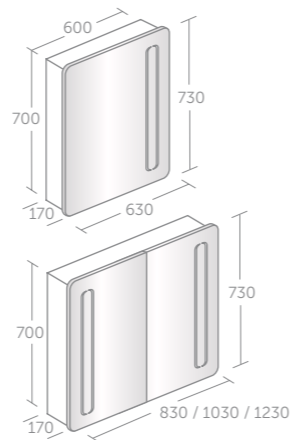

Model	Price inc VAT	Ref
60cm cabinet, 1 door	£885	T3373AL
80cm cabinet, 2 doors	£1119	T3388AL
100cm cabinet, 2 doors	£1231	T3389AL
120cm cabinet, 2 doors	£1354	T3425AL

Soft close doors
Internal full length mirror & two adjustable glass shelves
Integrated bottom LED light for washbasin
Switch
Recharging socket for toothbrush or shaver
220-240V, 50-60Hz, IP44, Class II
Includes mounting kit