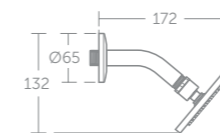

Model	Price inc VAT	Ref
S1 rainshower head with angled arm	£113	B9436AA

Round rainshower head Ø100mm
1 spray mode: rain
Limescale resistant, rub clean nozzles
Removable 12 litres per minute flow regulator
Suitable for high and low pressure installations
Brass body with chrome finish
5 year guarantee