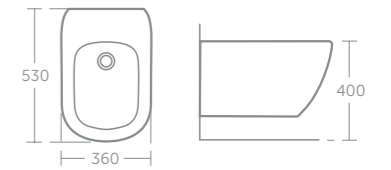

Ceramic lifetime guarantee

Baths 25 year guarantee

Seat & cover 5 year guarantee

Tesi AquaBlade® close coupled WC

Model	Price inc VAT	Ref
Close coupled WC bowl, horizontal outlet	£173	T356401
Cistern with dual flush valve, 6/4 litres	£148	T357001
Cistern with dual flush valve, 4/2.6 litres	£148	T356901
Thin seat & cover	£69	T352801
Thin seat & cover, soft close, quick release	£127	T352701

Tesi AquaBlade® close coupled back-to-wall WC

Model	Price inc VAT	Ref
Close coupled, back-to-wall WC bowl, horizontal outlet	£223	T355701
Cistern with dual flush valve, 6/4 litres	£148	T357001
Cistern with dual flush valve, 4/2.6 litres	£148	T356901
Thin seat & cover	£69	T352801
Thin seat & cover, soft close, quick release	£127	T352701

Tesi AquaBlade® back-to-wall WC

Model	Price inc VAT	Ref
Back-to-wall WC bowl, horizontal outlet	£266	T353501
Conceala 2 top inlet cistern with pneumatic dual flush, 6/4 litres	£125	E212567
Thin seat & cover	£69	T352801
Thin seat & cover, soft close, quick release	£127	T352701

Compatible with Tempo WC unit E0777 (p.83)
For the full range of Conceala cisterns see p.199

Tesi AquaBlade® wall mounted WC bowl

Model	Price inc VAT	Ref
Wall mounted WC bowl, horizontal outlet	£331	T354501
Conceala 2 top inlet cistern with pneumatic dual flush, 6/4 litres	£125	E212567
Thin seat & cover	£69	T352801
Thin seat & cover, soft close, quick release	£127	T352701
Support frame for wall mounted bowls	£208	E006067

Compatible with Tempo WC unit E0777 (p.83)
For the full range of Conceala cisterns see p.199

Tesi wall mounted bidet

Model	Price inc VAT	Ref
Wall mounted bidet, one tap hole	£338	T350401
Support frame for wall mounted bowls	£208	E006067

Tesi back-to-wall bidet