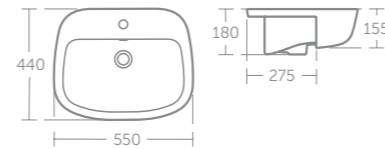

Model	Price inc VAT	Ref
55cm, one tap hole	£139	E159401

Compatible with Tempo semi-countertop basin unit E3245 (p.83)