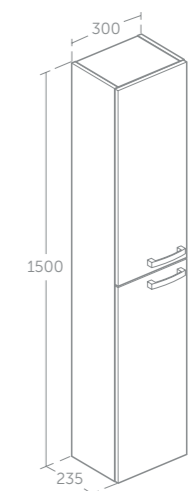

Model	Price inc VAT	Ref
300mm column unit with two doors	£352	E3243--

Includes universal LH/RH doors, three shelves (one fixed, two adjustable), handles and soft close doors