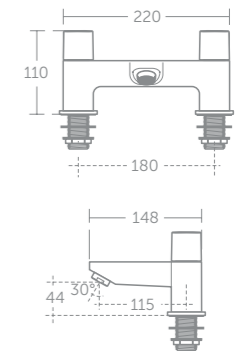

For Tempo bathroom collection see pages 64–83.

Tempo basin mixer

Model	Price inc VAT	Ref
Single lever basin mixer with pop-up waste	£149	BC574AA
Single lever basin mixer	£129	BC573AA

Supplied fitted with a removable 5 litres per minute eco flow regulator FirmaFlow® ceramic cartridge fitted for a long, high performance lifespan

Tempo mini basin mixer

Model	Price inc VAT	Ref
Single lever mini basin mixer	£129	B1480AA

Supplied fitted with a removable 5 litres per minute eco flow regulator

Tempo dual control basin mixer

Model	Price inc VAT	Ref
Dual control basin mixer	£149	B0727AA

Supplied fitted with a removable 5 litres per minute eco flow regulator

Tempo basin pillar taps

Model	Price inc VAT	Ref
Pair basin pillar taps	£129	B0728AA

5 YEAR GUARANTEE Mixers & taps 5 year guarantee

Water-saving

Easyfix

Temperature limit stop

High pressure

Tempo bath filler

Model	Price inc VAT	Ref
Single lever bath filler	£218	B0732AA

Tempo bath shower mixer

Model	Price inc VAT	Ref
Single lever bath shower mixer with shower set	£251	B0733AA

Handset supplied fitted with a removable 8 litres per minute eco flow regulator

Tempo dual control bath filler

Model	Price inc VAT	Ref
Dual control bath filler	£218	B0730AA

Tempo dual control bath shower mixer

Model	Price inc VAT	Ref
Dual control bath shower mixer with shower set	£251	B0731AA

Handset supplied fitted with a removable 8 litres per minute eco flow regulator