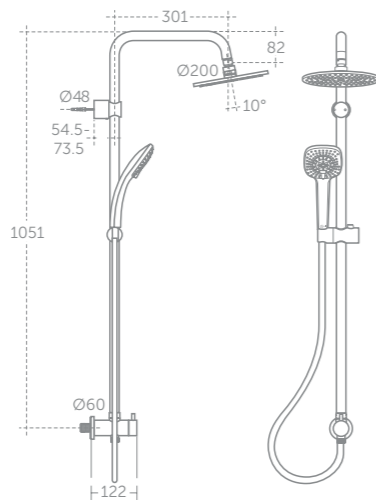

Idealrain fixed risers

Dual shower system features:

Diverter to switch between an overhead rainshower and handspray

Round or square rainshowers

3 mode handspray: rain, fine rain & massage

Kits for built-in or exposed shower mixers (shown here with Concept Easybox slim, see p.162)

Dual shower system Ø 200mm

Model	Price inc VAT	Ref
Dual fixed riser system with M1 rainshower & M3 shower kit for exposed shower mixers	£630	A5691AA
Dual fixed riser system with M1 rainshower & M3 shower kit for built-in shower mixers	£630	A5689AA
Shower bar extension	£92	A860873AA

Round rainshower Ø200mm fitted with removable 12 litres per minute flow regulator
3 mode handspray (rain, fine rain & massage) fitted with removable 8 litres per minute flow regulator
Fixed riser with 25mm diameter tube
Metal slider with press to move slider
Two way diverter with metal pin handle
1.8m Idealflex smooth metal effect hose
Limescale resistant, rub clean nozzles
Optional 150mm extension kit A860873AA
Minimum operating pressure 0.5 bar
5 year guarantee

Cube Dual shower system Ø 200mm

Model	Price inc VAT	Ref
Cube Dual fixed riser system with M1 rainshower & M3 shower kit for exposed shower mixers	£759	A5862AA
Cube Dual fixed riser system with M1 rainshower & M3 shower kit for built-in shower mixers	£759	A5834AA
Shower bar extension	£92	A860873AA