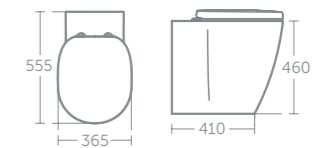

Concept Freedom accessible basin 60cm

Model	Price inc VAT	Ref
60cm, one tap hole	£366	E549901
60cm, no tap holes	£366	E550101
Contemporary bottle trap	£172	E0079AA
Basin fixing set	£18	E015767

Concept Freedom Idealform Plus+ 170 x 80cm bath

Model	Price inc VAT	Ref
170 x 80cm Idealform Plus+ Left hand bath	£577	E108701
170 x 80cm Idealform Plus+ Right hand bath	£577	E108801
170cm Freedom front bath panel	£147	E109601
80cm Freedom end bath panel	£77	E109701
Concept Freedom headrest – grey	£139	E109267
45cm support rail	£170	E1093AA
60cm support rail	£247	E1094AA

Bath includes clicker waste
Height floor to rim: 540mm

Positioning of the rails is advisory and should be positioned according to height and preference

Concept Freedom raised height close coupled WC suite

Model	Price inc VAT	Ref
Raised height close coupled WC bowl, horizontal outlet	£358	E608601
Cube close coupled cistern with dual flush valve, 6/4 litre	£232	E785901
Cube close coupled cistern with dual flush valve, 4/2.6 litre	£232	E796901
Seat & cover	£122	E791801
Soft close seat & cover	£176	E791701
Seat, no cover	£99	K706001

Concept Freedom raised height back-to-wall WC

Model	Price inc VAT	Ref
Raised height back-to-wall WC bowl, horizontal outlet	£470	E608801
Conceala 2 cistern with delay fill and dual flush valve, 4.5/3 or 4/2.6 litres	£136	S363667
Seat & cover	£122	E791801
Soft close seat & cover	£176	E791701
Seat, no cover	£99	K706001

For the full range of Conceala cisterns see p.199

Concept Freedom raised height wall mounted WC