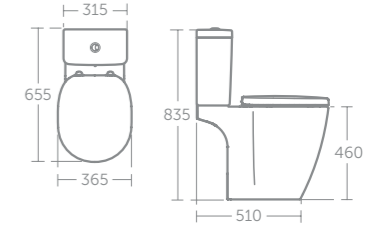

Model	Price inc VAT	Ref
Raised height close coupled WC bowl, horizontal outlet	£358	E608601
Cube close coupled cistern with dual flush valve, 6/4 litre	£232	E785901
Cube close coupled cistern with dual flush valve, 4/2.6 litre	£232	E796901
Seat & cover	£122	E791801
Soft close seat & cover	£176	E791701
Seat, no cover	£99	K706001