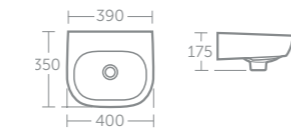

Model	Price inc VAT	Ref
40cm handrinse basin, no overflow, one tap hole	£155	E618001
Basin fixing set	£18	E015767
Contemporary bottle trap	£172	E0079AA