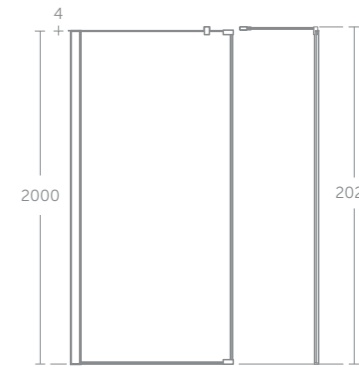

Synergy wetroom panels

Corner installation example:
wetroom panel with end panel

- 1000 Wetroom panel
- 760 Wetroom panel
- Straight bracing bracket
- Angle bracing bracket

Corner installation example:
wetroom panel with end panel and return

- 1000 Wetroom panel
- 760 Wetroom panel
- 300 Return panel
- Straight bracing bracket
- Angle bracing bracket