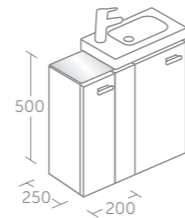

Concept Space furniture finishes Please add colour reference to code when ordering:

Concept Space wall hung guest basin unit

Model	Price A	Price B inc VAT	Ref
450 x 250mm basin unit, L-shaped door, left hand	£324	£357	E0370--
450 x 250mm basin unit, L-shaped door, right hand	£324	£357	E0371--
Leg 290mm, each	£39		E044667

Includes removable storage box
Left hand unit for use with left hand guest basin E133501 (shown) (p.24)
Right hand unit for use with right hand guest basin E133401 (p.24)

Concept Space add on unit for guest unit

Model	Price A	Price B inc VAT	Ref
200mm add on unit	£219	£243	E0372--
200mm glass top	£62		E0362--

Includes 1 internal shelf.
Can be hung left or right opening
Specify glass top colour: White SA, Grey RU, Brown RP

Concept Space floor standing guest basin unit

Model	Price A	Price B inc VAT	Ref
450 x 250mm floor standing unit, L-shaped door, left hand	£357	£393	E1438--
450 x 250mm floor standing unit, L-shaped door, right hand	£357	£393	E1439--

Includes 1 internal shelf and removable storage box
Left hand unit for use with left hand guest basin E133501 (shown) (p.24)
Right hand unit for use with right hand guest basin E133401 (p.24)

Concept Space corner basin unit

Model	Price A	Price B inc VAT	Ref
Wall hung corner basin unit	£582	£640	E6848--

With two doors and 1 internal shelf
Use with Space 45cm Arc corner basin E792801 or E792901 (p.26)

Concept Space basin pedestal unit

Model	Price A	Price B inc VAT	Ref
300mm floor standing basin pedestal unit,	£320	£355	E1443--

Use with Space Cube short projection 55cm basin E799201 or E788501 (p.25)

Concept Space WC unit

Model	Price A	Price B inc VAT	Ref
WC unit with right hand storage cupboard	£551	£610	E1436--
WC unit with left hand storage cupboard	£551	£617	E1437--
600 x 300 worktop	£81	£89	E1444--