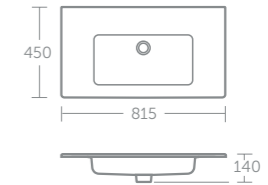

Tempo basin 60/55/50cm

Model	Price inc VAT	Ref
60cm, one tap hole	£100	T058401
60cm, two tap holes	£100	T058501
55cm, one tap hole	£89	T058601
55cm, two tap holes	£89	T058701
50cm, one tap hole	£89	T058801
50cm, two tap holes	£89	T058901
Full pedestal	£59	T422401
Semi-pedestal	£59	T422501
Basin fixing kit	£18	E015767

50 & 55cm one tap hole basins are compatible with Tempo furniture pedestal unit E3259 (p.82)

Tempo handrinse basin 40cm

Model	Price inc VAT	Ref
40cm, one tap hole	£73	T059301
40cm, two tap holes	£73	T059401
Handrinse pedestal	£59	T427201
Handrinse semi-pedestal	£59	T426701
Basin fixing set	£18	E015767

Tempo handrinse basin 35cm

Model	Price inc VAT	Ref
35cm, one tap hole, left hand	£70	T059501
35cm, one tap hole, right hand	£70	T059701
35cm, two tap holes	£70	T059601
Handrinse pedestal	£59	T427201
Basin fixing set	£18	E015767

Tempo inset basin 50cm

Model	Price inc VAT	Ref
50cm, one tap hole	£162	T059201

For use with custom worktops

Ceramic lifetime guarantee

Seat & cover 5 year guarantee

Water-saving

Space-saving

Soft close

Tempo semi-countertop basin 55cm

Model	Price inc VAT	Ref
55cm, one tap hole	£162	T059001
55cm, two tap holes	£162	T059101

Compatible with Tempo semi-countertop basin unit E3245 (p.83)

Tempo vanity basin 80cm

Model	Price inc VAT	Ref
80cm, one tap hole	£240	E066901

For use with Tempo wall hung vanity basin unit E3241 and E3242 (p.82)

Tempo vanity basin 60/50cm

Model	Price inc VAT	Ref
60cm, one tap hole	£150	E066801
50cm, one tap hole	£120	E109901

For use with Tempo wall hung vanity basin units: 60cm – E3239, E3240, E3244; 50cm – E1103, E1102 (p.82)

Tempo close coupled WC suite