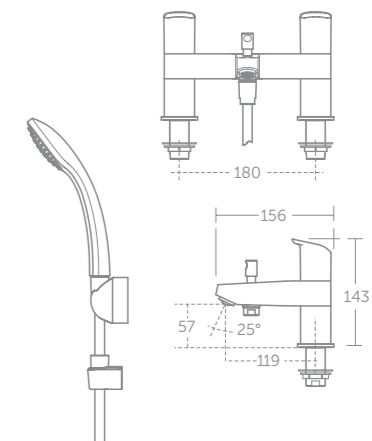

Handset supplied fitted with a removable 8 litres per minute eco flow regulator

TAPS & MIXERS

Calista

Bath shower mixer

Dual control bath shower mixer

Smart and simple styling ensures that Calista will complement a wide range of contemporary bathrooms. It represents Ideal Standard quality at an affordable price.