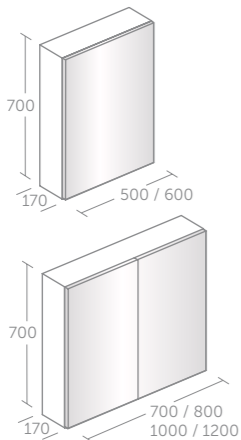

Model	Price inc VAT	Ref
50cm mirror cabinet, 1 door	£312	T3588AL
60cm mirror cabinet, 1 door	£329	T3589AL
70cm mirror cabinet, 2 doors	£361	T3590AL
80cm mirror cabinet, 2 doors	£398	T3591AL
100cm mirror cabinet, 2 doors	£437	T3592AL
120cm mirror cabinet, 2 doors	£503	T3593AL

Soft close doors
Internal cosmetic mirror
Two adjustable glass shelves
Includes mounting kit