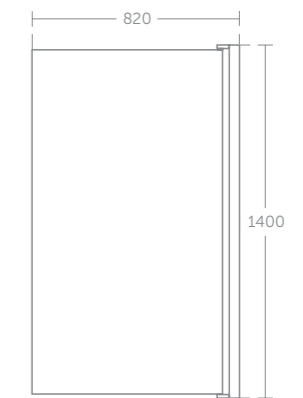

Arc shower bath front panel	£96	E256901
Arc shower bath screen	£278	E2571EO

Shower screen & front panel fits left & right hand baths

Height floor to rim:
Idealform 540mm

**Tempo Cube shower bath 170 x 85cm**