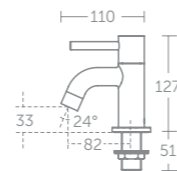

Model	Price inc VAT	Ref
Pair bath pillar taps	£120	BC187AA