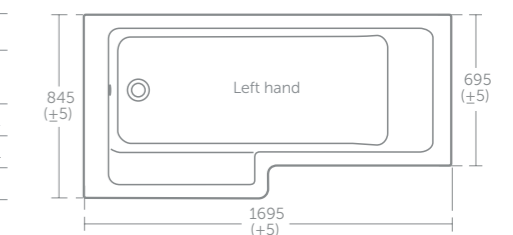

Height floor to rim:
Idealform 540mm