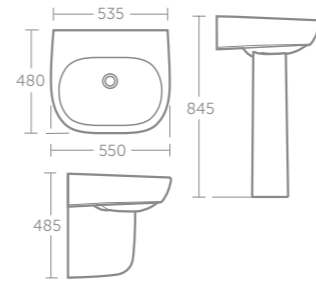

Model	Price inc VAT	Ref
55cm, one tap hole	£214	E618701
Semi-pedestal	£139	E621301
Full pedestal	£128	E621101
Basin fixing set	£18	E015767