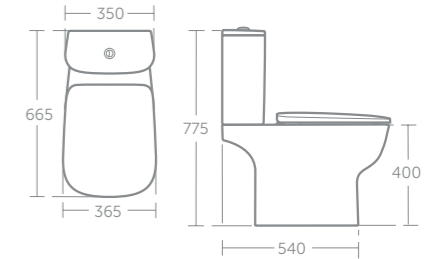

Model	Price inc VAT	Ref
Close coupled WC bowl, horizontal outlet	£152	E158701
Cistern with dual flush valve, 6/4 litres	£139	E150501
Cistern with dual flush valve, 4/2.6 litres	£139	E150601
Seat & cover	£63	T318201
Seat & cover, soft close, quick release	£82	T318101