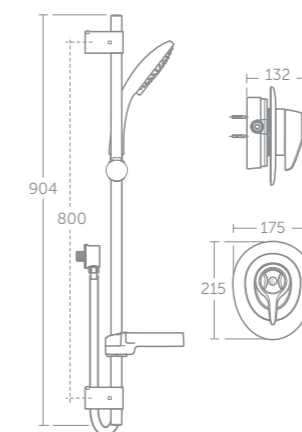

Model	Price inc VAT	Ref
Built-in thermostatic shower mixer	£415	A3102AA
Pack: built-in thermostatic shower mixer with Idealrain M3 shower kit	£542	A5782AA
Ø100mm handspray (3 spray modes: rain, fine rain and massage) fitted with removable 8 litres per minute flow regulator		

Model	Price inc VAT	Ref
Built-in thermostatic shower mixer with extended lever	£432	A3085AA
Pack: built-in thermostatic shower mixer with extended lever & Idealrain M3 shower kit with 900mm rail	£558	A5784AA
Ø100mm handspray (3 spray modes: rain, fine rain and massage) fitted with removable 8 litres per minute flow regulator		

Model	Price inc VAT	Ref
Exposed thermostatic shower mixer for concealed or exposed pipework	£415	A3101AA
Pack: exposed thermostatic shower mixer with Idealrain M3 shower kit	£542	A5783AA
Ø100mm handspray (3 spray modes: rain, fine rain and massage) fitted with removable 8 litres per minute flow regulator		

Model	Price inc VAT	Ref
Exposed thermostatic shower mixer for concealed or exposed pipework with extended lever	£432	A3084AA
Pack: exposed thermostatic shower mixer with extended lever & Idealrain M3 shower kit with 900mm rail	£558	A5785AA
Ø100mm handspray (3 spray modes: rain, fine rain and massage) fitted with removable 8 litres per minute flow regulator