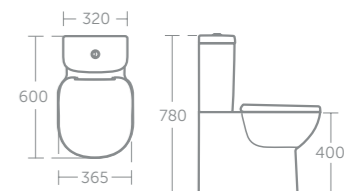

Model	Price inc VAT	Ref
Close coupled, back-to-wall, short projection, WC bowl, horizontal outlet	£193	T328701
Cistern with dual flush valve, 6/4 litres	£124	T427001
Cistern with dual flush valve, 4/2.6 litres	£124	T427101
Seat & cover for short projection WC	£58	T679801
Seat & cover for short projection WC, soft close	£107	T679901