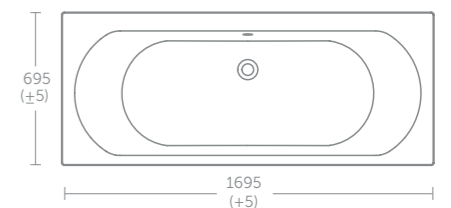

Height floor to rim:
Idealform 540mm