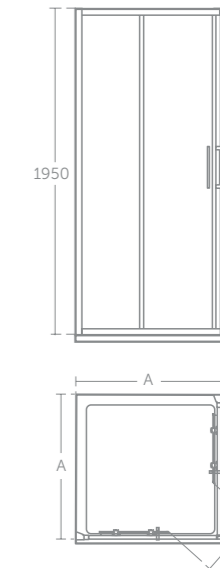

Connect 2 quadrant

Model	Price inc VAT	Ref
800mm enclosure	£727	K9383EO
900mm enclosure	£755	K9384EO

Height 1950mm
Radius 550mm
6mm clear safety glass
Idealclean treatment
Bright silver finish
Solid chrome plated handles
Click and clean wheels
Smooth running wheels
Concealed fixings with easy click covers & top caps
Horizontal adjustment up to 25mm per profile
Suitable for installation on a tray or wetroom floor

Size (mm)	A width	B opening	C width
800	755 – 780	400	755 – 780
900	855 – 880	525	855 – 880

10 YEAR GUARANTEE 10 year guarantee

6mm GLASS Glass thickness

IDEALCLEAN Idealclean

CLICK & CLEAN Click & clean

25mm Horizontal adjustment

Connect 2 corner entry

Model	Price inc VAT	Ref
800mm enclosure	£775	L0073EO
900mm enclosure	£802	L0074EO

Height 1950mm
6mm clear safety glass
Idealclean treatment
Bright silver finish
Solid chrome plated handles
Click and clean wheels
Smooth running wheels
Concealed fixings with easy click covers & top caps
Horizontal adjustment up to 25mm per profile
Suitable for installation on a tray or wetroom floor

Size (mm)	A width	B opening
800	755 – 780	415
900	855 – 880	485

Connect 2 offset quadrant

Model	Price inc VAT	Ref
900 x 760mm enclosure	£741	K9417EO
1000 x 800mm enclosure	£816	K9385EO
1200 x 800mm enclosure	£897	K9386EO
1200 x 900mm enclosure	£911	K9575EO

Height 1950mm
Radius 550mm
6mm clear safety glass
Idealclean treatment
Bright silver finish
Solid chrome plated handles
Click and clean wheels
Smooth running wheels
Concealed fixings with easy click covers & top caps
Horizontal adjustment up to 25mm per profile
Suitable for installation on a tray or wetroom floor