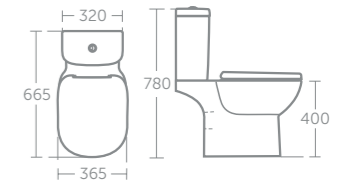

For use with Tempo wall hung vanity basin units: 60cm – E3239, E3240, E3244; 50cm – E1103, E1102 (p.82)

Tempo close coupled WC suite

Model	Price inc VAT	Ref
Close coupled WC bowl, horizontal outlet	£143	T327601
Cistern with dual flush valve, 6/4 litres	£124	T427001
Cistern with dual flush valve, 4/2.6 litres	£124	T427101
Seat & cover	£58	T679201
Seat & cover, soft close	£107	T679301