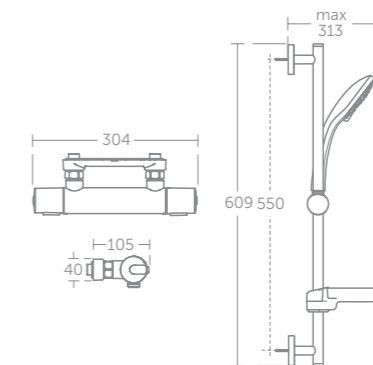

Model	Price inc VAT	Ref
Thermostatic bath shower mixer & rim mounting legs	£457	A4815AA
Pack: thermostatic bath shower mixer, rim mounted & Idealrain M3 shower kit	£557	A4816AA

For high pressure applications between 2 & 5 bar Flow control has integral diverter
Ø100mm handspray (3 spray modes: rain, fine rain and massage) fitted with removable 8 litres per minute flow regulator