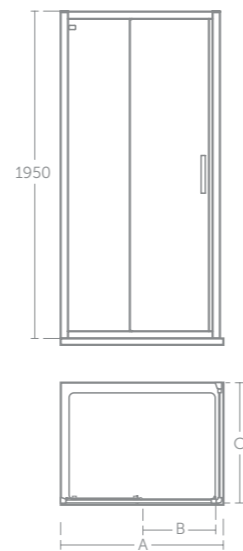

Connect 2 slider alcove

Model	Price inc VAT	Ref
1000mm sliding door	£564	K9394EO
1100mm sliding door	£578	K9395EO
1200mm sliding door	£612	K9396EO
1400mm sliding door	£659	K9426EO

Height 1950mm
6mm clear safety glass
Idealclean treatment
Bright silver finish
Solid chrome plated handles
Click and clean wheels
Smooth running wheels
Concealed fixings with easy click covers & top caps
Horizontal adjustment up to 25mm per profile
Suitable for installation on a tray or wetroom floor

Size (mm)	A width	B opening
1000	950 – 1000	357
1100	1050 – 1100	407
1200	1150 – 1200	457
1400	1350 – 1400	557

Connect 2 slider corner

Model	Price inc VAT	Ref
1000mm sliding door	£564	K9394EO
1100mm sliding door	£578	K9395EO
1200mm sliding door	£612	K9396EO
1400mm sliding door	£659	K9426EO
700mm side panel	£292	K9412EO
760mm side panel	£299	K9413EO
800mm side panel	£313	K9415EO
900mm side panel	£340	K9416EO
1000mm side panel	£367	K9578EO

Height 1950mm
6mm clear safety glass
Idealclean treatment
Bright silver finish
Solid chrome plated handles
Click and clean wheels
Smooth running wheels
Concealed fixings with easy click covers & top caps
Horizontal adjustment up to 25mm per profile
Suitable for installation on a tray or wetroom floor

Size (mm)	A width	B opening	Size panel	C width
1000	950 – 1000	357	700	655 – 705
1100	1050 – 1100	407	760	715 – 765
1200	1150 – 1200	457	800	755 – 805
1400	1350 – 1400	557	900	855 – 905
			1000	955 – 1005

Connect 2 slider alcove, 2 doors

Model	Price inc VAT	Ref
1500mm sliding doors x 2	£727	K9427EO
1700mm sliding doors x 2	£761	K9434EO