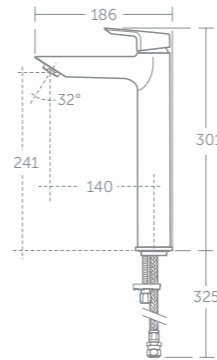

Model	Price inc VAT	Ref
Single lever vessel basin mixer	£272	A6575AA

Supplied fitted with a removable 5 litres per minute eco flow regulator