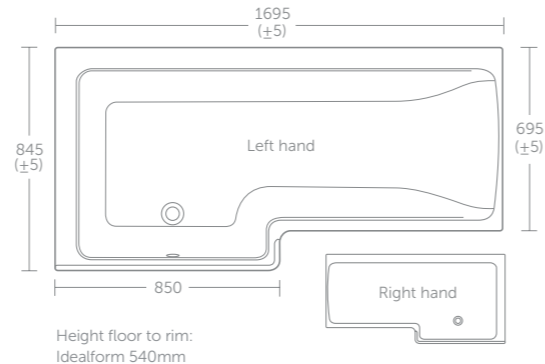

Model	Price inc VAT	Ref
Idealform 170cm square shower bath		
Right hand bath	£471	E051101
Left hand bath	£471	E051201
Unilux 70cm end panel bath	£74	E316901

170cm square shower bath front panel	£169	E050401
Square shower bath screen	£455	E0508EO

Left hand bath shown
Shower screen fits 150cm and 170cm baths
Shower screen & front panel fits right & left hand baths