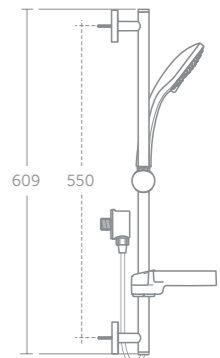

M1/M3 shower kit Ø 100mm

Model	Price inc VAT	Ref
1 mode handspray, 600mm slide rail, 1.35m Idealflex hose	£113	B9413AA
3 mode handspray, 600mm slide rail, 1.35m Idealflex hose	£123	B9416AA

Round handspray Ø100mm
1 spray mode: rain
3 spray modes: rain, fine rain, massage
Limescale resistant, rub clean nozzles
Removable 8 litres per minute flow regulator
600mm metal slide rail
Includes hose retaining ring
Integrated soap dish
5 year guarantee