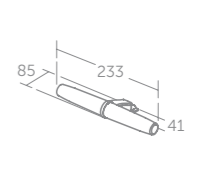

ACCESSORIES

Mirrors & lights

Mirror with light & anti-steam

Mirror size	Price inc VAT	Ref
50cm mirror, light, anti-steam	£379	T3339BH
60cm mirror, light, anti-steam	£417	T3340BH
70cm mirror, light, anti-steam	£459	T3341BH
80cm mirror, light, anti-steam	£505	T3342BH
100cm mirror, light, anti-steam	£555	T3343BH
120cm mirror, light, anti-steam	£611	T3344BH

Anti-steam system
220-240V, 50-60Hz, IP44, Class II
Includes mounting kit

Anti-Steam - The mirror has been fitted with a heated pad which helps clear condensation from the central mirror area.

Mirror with sensor light & anti-steam

Mirror size	Price inc VAT	Ref
50cm, sensor light, anti-steam	£398	T3345BH
60cm, sensor light, anti-steam	£438	T3346BH
80cm, sensor light, anti-steam	£530	T3347BH
100cm, sensor light, anti-steam	£583	T3348BH
120cm, sensor light, anti-steam	£641	T3349BH

Portrait or landscape mounting
Anti-steam system
Sensor switch with dimmer
220-240V, 50-60Hz, IP44, Class II
Includes mounting kit

Anti-Steam - The mirror has been fitted with a heated pad which helps clear condensation from the central mirror area.

Mirror with sensor ambient & front light, anti-steam

Mirror size	Price inc VAT	Ref
60cm mirror, sensor ambient & front light, anti-steam	£569	T3350BH
80cm mirror, sensor ambient & front light, anti-steam	£688	T3351BH
100cm mirror, sensor ambient & front light, anti-steam	£757	T3352BH
120cm mirror, sensor ambient & front light, anti-steam	£833	T3353BH

Portrait or landscape mounting
Anti-steam system
Sensor switch with dimmer
220-240V, 50-60Hz, IP44, Class II
Includes mounting kit

Anti-Steam - The mirror has been fitted with a heated pad which helps clear condensation from the central mirror area.

30cm LED light