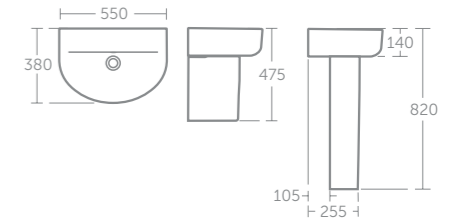

Model	Price inc VAT	Ref
55cm, one tap hole	£145	E134501
Full pedestal	£92	E783801
Semi-pedestal	£99	E784001
Basin fixing set	£18	E015767