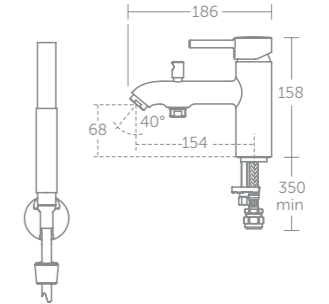

Ceraline basin mixer

Model	Price inc VAT	Ref
Single lever basin mixer with clicker waste	£100	BC186AA

Supplied fitted with a removable 5 litres per minute eco flow regulator

Ceraline mini basin mixer

Model	Price inc VAT	Ref
Single lever mini basin mixer	£100	BC185AA

Supplied fitted with a removable 5 litres per minute eco flow regulator

Ceraline basin pillar taps

Model	Price inc VAT	Ref
Pair basin pillar taps	£100	BC184AA

Ceraline bath pillar taps

Model	Price inc VAT	Ref
Pair bath pillar taps	£120	BC187AA

Ceraline bath filler

Model	Price inc VAT	Ref
Single lever bath filler	£167	BC190AA

Ceraline bath shower mixer

Model	Price inc VAT	Ref
Single lever bath shower mixer with shower kit	£192	BC191AA

Ceraline dual control bath filler

Model	Price inc VAT	Ref
Dual control bath filler	£167	BC188AA

Ceraline dual control bath shower mixer

Model	Price inc VAT	Ref
Dual control bath shower mixer with shower kit	£192	BC189AA