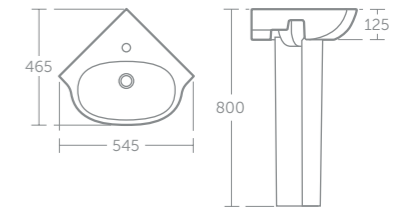

THE COLLECTIONS

Tesi Cloakroom

45cm handrinse basin with small semi-pedestal (p.51)

AquaBlade® close coupled WC suite with thin seat & cover (p.52)

Tesi mini basin mixer (p.102)

Accessories (p.192), basin waste (p.198) & mirror (p.186).

CERAMIC LG Ceramic lifetime guarantee

Tesi basin 60, 55, 50cm

Model	Price inc VAT	Ref
60cm, one tap hole	£120	T026501
55cm, one tap hole	£110	T028001
50cm, one tap hole	£103	T031201
Full pedestal	£66	T351901
Semi-pedestal	£73	T357301
Basin fixing set	£18	E015767

CERAMIC LG

Tesi handrinse basin 45cm

Model	Price inc VAT	Ref
45cm, one tap hole	£91	T031301
Small full pedestal	£66	T352101
Small semi-pedestal	£73	T352001
Basin fixing set	£18	E015767

CERAMIC LG

Tesi corner handrinse basin 45cm

Model	Price inc VAT	Ref
45cm, one tap hole	£111	T352501
Small full pedestal	£66	T352101
Basin fixing set	£18	E015767

CERAMIC LG

Tesi semi countertop basin 55cm

Model	Price inc VAT	Ref
55cm, one tap hole	£191	T352601
Compatible with Tempo semi-countertop basin unit E3245 (p.83)		

CERAMIC LG