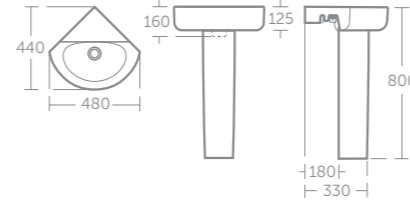

Model	Price inc VAT	Ref
45cm, one tap hole	£135	E792801
45cm, two tap holes	£135	E792901
Cloakroom pedestal	£92	E783801

Can be used with corner basin unit E6848 (p.32)