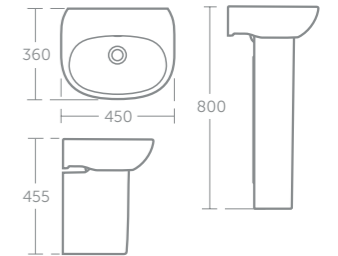

CERAMIC LG

Tesi handrinse basin 45cm

Model	Price inc VAT	Ref
45cm, one tap hole	£91	T031301
Small full pedestal	£66	T352101
Small semi-pedestal	£73	T352001
Basin fixing set	£18	E015767

CERAMIC LG

Tesi corner handrinse basin 45cm