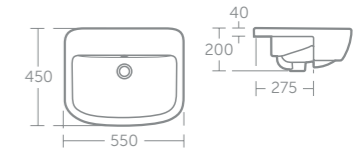

Model	Price inc VAT	Ref
55cm, one tap hole	£162	T059001
55cm, two tap holes	£162	T059101

Compatible with Tempo semi-countertop basin unit E3245 (p.83)