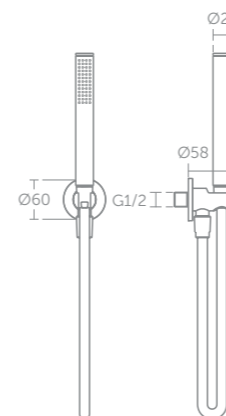

5 year guarantee

Water-saving

3 shower modes

Stick handspray kit

Model	Price inc VAT	Ref
1 mode stick handspray, 1.6m smooth hose	£177	BC544AA

Minimalist contemporary design
Stick handspray
Limescale resistant, rub clean nozzles
Includes elbow bracket to hold handspray
1.6m smooth hose
Chrome finish
5 year guarantee