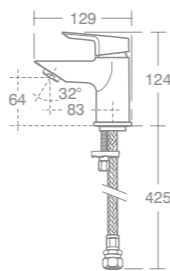

Model	Price inc VAT	Ref
Single lever mini basin mixer	£151	A6588AA

Supplied fitted with a removable 5 litres per minute eco flow regulator