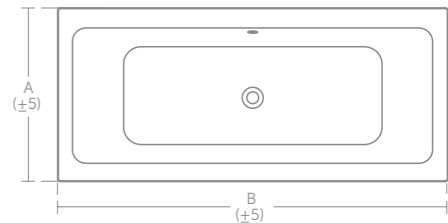

A	
170 x 70cm	695mm
170 x 75cm	745mm

Height floor to rim:
Idealform 540mm

Tempo Cube double-ended bath 170 x 75 / 180 x 80cm

Model	Price inc VAT	Ref
Idealform 170 x 75cm double-ended bath, no tap holes	£345	E258301
Unilux 170cm front panel	£148	E319401
Unilux 75cm end panel	£79	E319501
180 x 80cm double-ended bath, no tap holes	£442	E258401
Tempo Cube 180cm front panel	£241	E260601
Tempo Cube 80cm end panel	£145	E260701