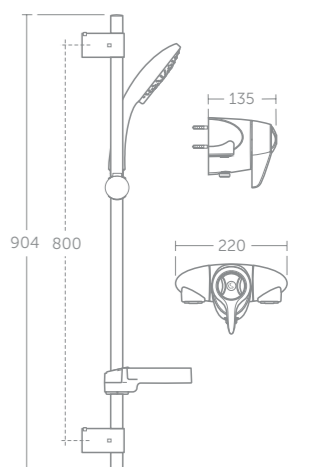

Model	Price inc VAT	Ref
Built-in thermostatic shower mixer	£415	A3102AA
Pack: built-in thermostatic shower mixer with Idealrain M3 shower kit	£542	A5782AA
Ø100mm handspray (3 spray modes: rain, fine rain and massage) fitted with removable 8 litres per minute flow regulator		

Model	Price inc VAT	Ref
Built-in thermostatic shower mixer with extended lever	£432	A3085AA
Pack: built-in thermostatic shower mixer with extended lever & Idealrain M3 shower kit with 900mm rail	£558	A5784AA
Ø100mm handspray (3 spray modes: rain, fine rain and massage) fitted with removable 8 litres per minute flow regulator		

Model	Price inc VAT	Ref
Exposed thermostatic shower mixer for concealed or exposed pipework	£415	A3101AA
Pack: exposed thermostatic shower mixer with Idealrain M3 shower kit	£542	A5783AA
Ø100mm handspray (3 spray modes: rain, fine rain and massage) fitted with removable 8 litres per minute flow regulator		

Model	Price inc VAT	Ref
Exposed thermostatic shower mixer for concealed or exposed pipework with extended lever	£432	A3084AA
Pack: exposed thermostatic shower mixer with extended lever & Idealrain M3 shower kit with 900mm rail	£558	A5785AA
Ø100mm handspray (3 spray modes: rain, fine rain and massage) fitted with removable 8 litres per minute flow regulator