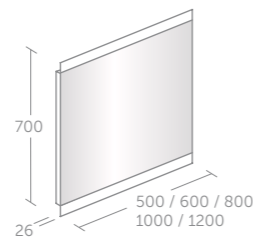

Mirror size	Price inc VAT	Ref
50cm, sensor light, anti-steam	£398	T3345BH
60cm, sensor light, anti-steam	£438	T3346BH
80cm, sensor light, anti-steam	£530	T3347BH
100cm, sensor light, anti-steam	£583	T3348BH
120cm, sensor light, anti-steam	£641	T3349BH

Portrait or landscape mounting
Anti-steam system
Sensor switch with dimmer
220-240V, 50-60Hz, IP44, Class II
Includes mounting kit

Anti-Steam - The mirror has been fitted with a heated pad which helps clear condensation from the central mirror area.