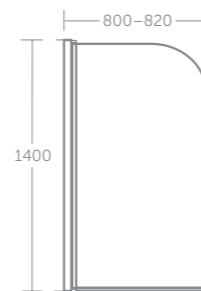

Model	Price inc VAT	Ref
Radius bath screen	£252	T9924AA

Height 1400mm
5mm clear safety glass
Bright silver finish
180 degree opening – inwards and outwards
Rise and fall for easy opening
Concealed fixings with easy click covers and top caps
Up to 20mm horizontal adjustment
800mm length
10 YEAR guarantee