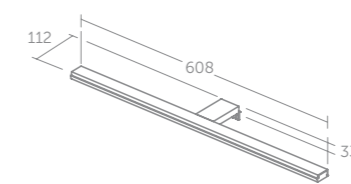

ACCESSORIES

Mirrors & lights

Mirror with light & anti-steam

Mirror size	Price inc VAT	Ref
50cm mirror, light, anti-steam	£379	T3339BH
60cm mirror, light, anti-steam	£417	T3340BH
70cm mirror, light, anti-steam	£459	T3341BH
80cm mirror, light, anti-steam	£505	T3342BH
100cm mirror, light, anti-steam	£555	T3343BH
120cm mirror, light, anti-steam	£611	T3344BH

Anti-steam system
220-240V, 50-60Hz, IP44, Class II
Includes mounting kit

Anti-Steam - The mirror has been fitted with a heated pad which helps clear condensation from the central mirror area.

Mirror with sensor light & anti-steam

Mirror size	Price inc VAT	Ref
50cm, sensor light, anti-steam	£398	T3345BH
60cm, sensor light, anti-steam	£438	T3346BH
80cm, sensor light, anti-steam	£530	T3347BH
100cm, sensor light, anti-steam	£583	T3348BH
120cm, sensor light, anti-steam	£641	T3349BH

Portrait or landscape mounting
Anti-steam system
Sensor switch with dimmer
220-240V, 50-60Hz, IP44, Class II
Includes mounting kit

Anti-Steam - The mirror has been fitted with a heated pad which helps clear condensation from the central mirror area.

Mirror with sensor ambient & front light, anti-steam

Mirror size	Price inc VAT	Ref
60cm mirror, sensor ambient & front light, anti-steam	£569	T3350BH
80cm mirror, sensor ambient & front light, anti-steam	£688	T3351BH
100cm mirror, sensor ambient & front light, anti-steam	£757	T3352BH
120cm mirror, sensor ambient & front light, anti-steam	£833	T3353BH

Portrait or landscape mounting
Anti-steam system
Sensor switch with dimmer
220-240V, 50-60Hz, IP44, Class II
Includes mounting kit

Anti-Steam - The mirror has been fitted with a heated pad which helps clear condensation from the central mirror area.

30cm LED light