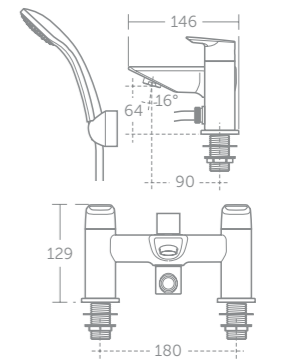

For Tesi basins and baths see pages 44–53.

Tesi basin mixer

Model	Price inc VAT	Ref
Single lever basin mixer with pop-up waste	£174	A6592AA
Single lever basin mixer	£151	A6587AA

Supplied fitted with a removable 5 litres per minute eco flow regulator

Tesi vessel basin mixer

Model	Price inc VAT	Ref
Single lever vessel basin mixer	£272	A6575AA

Supplied fitted with a removable 5 litres per minute eco flow regulator

Tesi built-in basin mixer

Model	Price inc VAT	Ref
Single lever built-in basin mixer	£272	A6578AA*
Basin mixer built-in kit	£114	A5948NU

Supplied fitted with a removable 5 litres per minute eco flow regulator
*A6578AA requires kit A5948NU

Tesi mini basin mixer basin

Model	Price inc VAT	Ref
Single lever mini basin mixer	£151	A6588AA

Supplied fitted with a removable 5 litres per minute eco flow regulator

Tesi bidet mixer

Model	Price inc VAT	Ref
Single lever bidet mixer with pop-up waste	£189	A6589AA

Supplied fitted with a removable 5 litres per minute eco flow regulator

5 YEAR GUARANTEE Mixers & taps 5 year guarantee

Water-saving

Easyfix

Temperature limit stop

High pressure

Tesi single lever bath filler

Model	Price inc VAT	Ref
Single lever bath filler	£248	B1956AA

Tesi single lever bath shower mixer

Model	Price inc VAT	Ref
Single lever bath shower mixer with shower set	£285	B1957AA

Handset supplied fitted with a removable 8 litres per minute eco flow regulator

Tesi dual control bath filler

Model	Price inc VAT	Ref
Dual control bath filler	£248	A6590AA

Tesi dual control bath shower mixer

Model	Price inc VAT	Ref
Dual control bath shower mixer with shower set	£285	A6591AA

Handset supplied fitted with a removable 8 litres per minute eco flow regulator

Tesi wall mounted bath shower mixer

Model	Price inc VAT	Ref
Single lever wall mounted bath shower mixer	£285	A6583AA