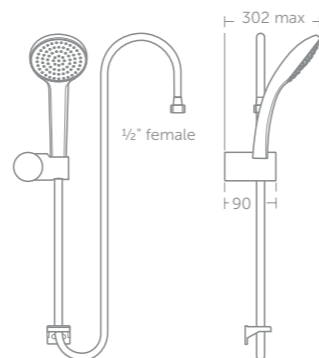

M3 shower set Ø 100mm

Model	Price inc VAT	Ref
3 mode handspray, 1.35m flexible hose	£86	B9489AA

Round handspray Ø100mm
3 shower modes: rain, fine rain, massage
Limescale resistant, rub clean nozzles
Removable 8 litres per minute flow regulator
Includes wall bracket to hold handspray
1.35m flexible hose
Includes hose retaining ring
Chrome finish
Suitable for low or high pressure installation
5 year guarantee