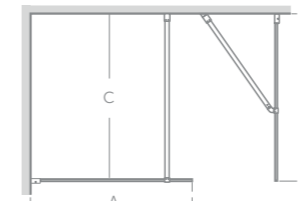

Synergy wetroom panels

Corner installation example:
wetroom panel with end panel

- 1000 Wetroom panel
- 760 Wetroom panel
- Straight bracing bracket
- Angle bracing bracket

Corner installation example:
wetroom panel with end panel and return

- 1000 Wetroom panel
- 760 Wetroom panel
- 300 Return panel
- Straight bracing bracket
- Angle bracing bracket