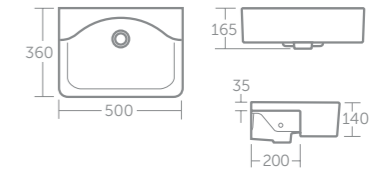

Model	Price inc VAT	Ref
50cm, one tap hole, left hand	£269	E779801
50cm, one tap hole, right hand	£269	E779901