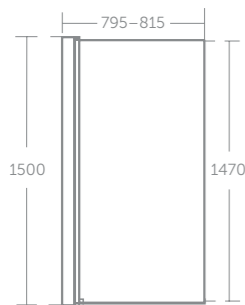

Model	Price inc VAT	Ref
Angle bath screen	£434	L6210AA

Height 1500mm
6mm clear safety glass
Polished silver finish
180 degree opening – inwards and outwards
Rise and fall for easy opening
Concealed fixings and top caps
Up to 20mm horizontal adjustment
10 YEAR guarantee