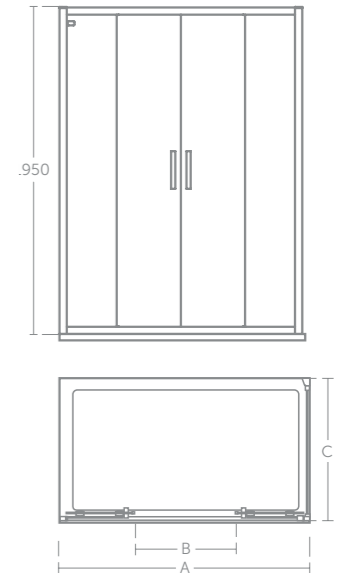

Connect 2 slider alcove

Model	Price inc VAT	Ref
1000mm sliding door	£564	K9394EO
1100mm sliding door	£578	K9395EO
1200mm sliding door	£612	K9396EO
1400mm sliding door	£659	K9426EO

Height 1950mm
6mm clear safety glass
Idealclean treatment
Bright silver finish
Solid chrome plated handles
Click and clean wheels
Smooth running wheels
Concealed fixings with easy click covers & top caps
Horizontal adjustment up to 25mm per profile
Suitable for installation on a tray or wetroom floor

Size (mm)	A width	B opening
1000	950 – 1000	357
1100	1050 – 1100	407
1200	1150 – 1200	457
1400	1350 – 1400	557

Connect 2 slider corner

Model	Price inc VAT	Ref
1000mm sliding door	£564	K9394EO
1100mm sliding door	£578	K9395EO
1200mm sliding door	£612	K9396EO
1400mm sliding door	£659	K9426EO
700mm side panel	£292	K9412EO
760mm side panel	£299	K9413EO
800mm side panel	£313	K9415EO
900mm side panel	£340	K9416EO
1000mm side panel	£367	K9578EO

Height 1950mm
6mm clear safety glass
Idealclean treatment
Bright silver finish
Solid chrome plated handles
Click and clean wheels
Smooth running wheels
Concealed fixings with easy click covers & top caps
Horizontal adjustment up to 25mm per profile
Suitable for installation on a tray or wetroom floor

Size (mm)	A width	B opening	Size panel	C width
1000	950 – 1000	357	700	655 – 705
1100	1050 – 1100	407	760	715 – 765
1200	1150 – 1200	457	800	755 – 805
1400	1350 – 1400	557	900	855 – 905
			1000	955 – 1005

Connect 2 slider alcove, 2 doors

Model	Price inc VAT	Ref
1500mm sliding doors x 2	£727	K9427EO
1700mm sliding doors x 2	£761	K9434EO