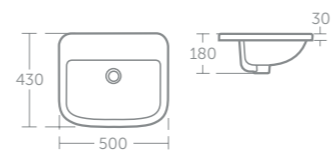

Tempo basin 60/55/50cm

Model	Price inc VAT	Ref
60cm, one tap hole	£100	T058401
60cm, two tap holes	£100	T058501
55cm, one tap hole	£89	T058601
55cm, two tap holes	£89	T058701
50cm, one tap hole	£89	T058801
50cm, two tap holes	£89	T058901
Full pedestal	£59	T422401
Semi-pedestal	£59	T422501
Basin fixing kit	£18	E015767

50 & 55cm one tap hole basins are compatible with Tempo furniture pedestal unit E3259 (p.82)

Tempo handrinse basin 40cm

Model	Price inc VAT	Ref
40cm, one tap hole	£73	T059301
40cm, two tap holes	£73	T059401
Handrinse pedestal	£59	T427201
Handrinse semi-pedestal	£59	T426701
Basin fixing set	£18	E015767

Tempo handrinse basin 35cm

Model	Price inc VAT	Ref
35cm, one tap hole, left hand	£70	T059501
35cm, one tap hole, right hand	£70	T059701
35cm, two tap holes	£70	T059601
Handrinse pedestal	£59	T427201
Basin fixing set	£18	E015767

Tempo inset basin 50cm

Model	Price inc VAT	Ref
50cm, one tap hole	£162	T059201

For use with custom worktops

Ceramic lifetime guarantee

Seat & cover 5 year guarantee

Water-saving

Space-saving

Soft close

Tempo semi-countertop basin 55cm

Model	Price inc VAT	Ref
55cm, one tap hole	£162	T059001
55cm, two tap holes	£162	T059101

Compatible with Tempo semi-countertop basin unit E3245 (p.83)

Tempo vanity basin 80cm

Model	Price inc VAT	Ref
80cm, one tap hole	£240	E066901

For use with Tempo wall hung vanity basin unit E3241 and E3242 (p.82)

Tempo vanity basin 60/50cm

Model	Price inc VAT	Ref
60cm, one tap hole	£150	E066801
50cm, one tap hole	£120	E109901

For use with Tempo wall hung vanity basin units: 60cm – E3239, E3240, E3244; 50cm – E1103, E1102 (p.82)

Tempo close coupled WC suite