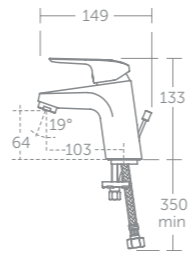

Model	Price inc VAT	Ref
Single lever basin mixer with pop-up waste	£118	B1811AA
Single lever basin mixer	£102	B1812AA

Supplied fitted with a removable 5 litres per minute eco flow regulator
FirmaFlow® ceramic cartridge fitted for a long, high performance lifespan