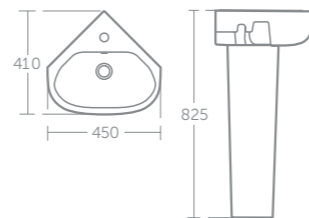

Model	Price inc VAT	Ref
45cm, one tap hole	£101	T290601
Small pedestal	£61	E158401
Basin fixing set	£18	E015767