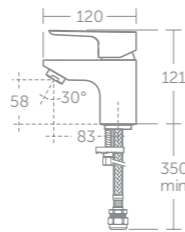

Model	Price inc VAT	Ref
Single lever mini basin mixer	£129	B1480AA

Supplied fitted with a removable 5 litres per minute eco flow regulator