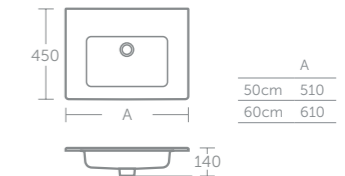

For use with Tempo wall hung vanity basin units: 60cm – E3239, E3240, E3244; 50cm – E1103, E1102 (p.82)

Tempo close coupled WC suite

Model	Price inc VAT	Ref
Close coupled WC bowl, horizontal outlet	£143	T327601
Cistern with dual flush valve, 6/4 litres	£124	T427001
Cistern with dual flush valve, 4/2.6 litres	£124	T427101
Seat & cover	£58	T679201
Seat & cover, soft close	£107	T679301