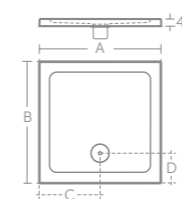

25 YEAR GUARANTEE 25 year guarantee

Simplicity flat top shower trays

Square Low profile flat top tray

Model	Price inc VAT	Ref
700mm square, flat top	£159	L508501
760mm square, flat top	£161	L508601
800mm square, flat top	£185	L508701
900mm square, flat top	£251	L508801
1000mm square, flat top	£300	L508901
Adhesive upstand	£70	LV69967
Riser kit for trays up to 1200mm	£99	L630901
Flexible waste pipe	£15	L630801

25 YEAR GUARANTEE

Size (mm)	A	B	C	D
700 x 700	710	710	355	190
760 x 760	770	770	385	190
800 x 800	810	810	405	190
900 x 900	910	910	455	190
1000 x 1000	1010	1010	505	190

Rectangular Low profile flat top tray

Model	Price inc VAT	Ref
900 x 760mm flat top	£251	L509001
900 x 800mm flat top	£260	L509101
1000 x 800mm flat top	£283	L509201
1200 x 700mm flat top	£283	L500301
1200 x 760mm flat top	£286	L509301
1200 x 800mm flat top	£306	L509401
1200 x 900mm flat top	£325	L509501
1400 x 900mm flat top	£397	L509601
1600 x 800mm flat top	£521	L509701
1700 x 750mm flat top	£565	L509901
Adhesive upstand	£70	LV69967
Riser kit for trays up to 1200mm	£99	L630901
Extension riser kit for trays over 1200mm	£43	L631201
Flexible waste pipe	£15	L630801

25 YEAR GUARANTEE

Size (mm)	A	B	C	D
900 x 760	910	770	455	190
900 x 800	910	810	455	190
1000 x 800	1010	810	505	190
1200 x 760	1210	770	605	190
1200 x 800	1210	810	605	190
1200 x 900	1210	910	605	190
1400 x 900	1410	910	705	190
1600 x 800	1610	810	805	190
1700 x 750	1710	760	855	190

Bath size Low profile flat top tray

Model	Price inc VAT	Ref
1700 x 700mm flat top, end waste	£539	L509801

Includes 90mm chrome fast flow waste
Suitable for installations where a bath is being replaced by a shower
Please note position of waste.

25 YEAR GUARANTEE

Size (mm)	A	B	C	D	E
1700 x 700	1700	700	190	350	67

SHOWERING

Simplicity Shower Tray

900mm Simplicity square flat top shower tray (p.149)