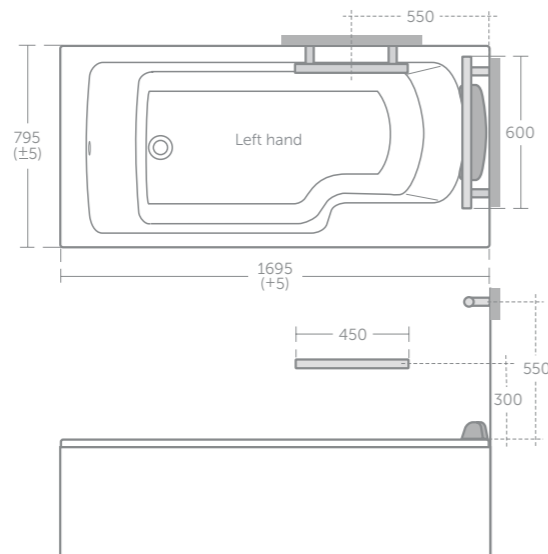

Positioning of the rails is advisory and should be positioned according to height and preference

Concept Freedom raised height close coupled WC suite

Model	Price inc VAT	Ref
Raised height close coupled WC bowl, horizontal outlet	£358	E608601
Cube close coupled cistern with dual flush valve, 6/4 litre	£232	E785901
Cube close coupled cistern with dual flush valve, 4/2.6 litre	£232	E796901
Seat & cover	£122	E791801
Soft close seat & cover	£176	E791701
Seat, no cover	£99	K706001

Concept Freedom raised height back-to-wall WC

Model	Price inc VAT	Ref
Raised height back-to-wall WC bowl, horizontal outlet	£470	E608801
Conceala 2 cistern with delay fill and dual flush valve, 4.5/3 or 4/2.6 litres	£136	S363667
Seat & cover	£122	E791801
Soft close seat & cover	£176	E791701
Seat, no cover	£99	K706001

For the full range of Conceala cisterns see p.199

Concept Freedom raised height wall mounted WC

Model	Price inc VAT	Ref
Raised height wall mounted WC bowl, horizontal outlet	£485	E609001
Conceala 2 cistern with delay fill and dual flush valve, 4.5/3 or 4/2.6 litres	£136	S363667
Seat & cover	£122	E791801
Soft close seat & cover	£176	E791701
Seat, no cover	£99	K706001
Support frame with bolts for wall mounted bowls	£208	E006067

For the full range of Conceala cisterns see p.199

Concept Freedom elongated WC

Model	Price inc VAT	Ref
Concept Freedom elongated wall mounted bowl (75cm projection)	£672	E819701
Conceala 2 universal height bottom inlet cistern - pneumatic dual flush valve - no flushplate - 6/4 litre flush	£125	E212467
Seat & cover for elongated bowl	£146	E822501
Seat ring only for elongated bowl	£127	E822601
Support frame with bolts for elongated bowl	£153	S913967

For the full range of Conceala cisterns see p.199