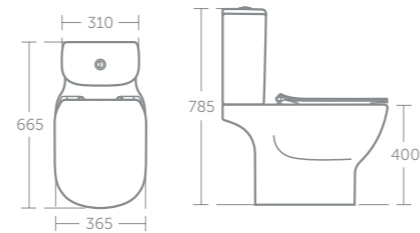

CERAMIC LG

Ceramic lifetime guarantee

Baths 25 year guarantee

Seat & cover 5 year guarantee

Tesi AquaBlade® close coupled WC

Model	Price inc VAT	Ref
Close coupled WC bowl, horizontal outlet	£173	T356401
Cistern with dual flush valve, 6/4 litres	£148	T357001
Cistern with dual flush valve, 4/2.6 litres	£148	T356901
Thin seat & cover	£69	T352801
Thin seat & cover, soft close, quick release	£127	T352701