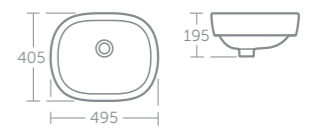

Model	Price inc VAT	Ref
50cm, no tap hole	£504	E621001