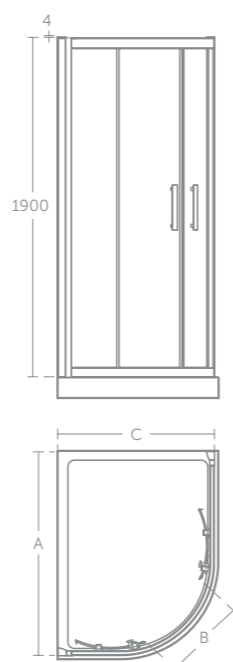

Synergy quadrant

Model	Price inc VAT	Ref
800mm enclosure	£1,251	L6283EO
900mm enclosure	£1,305	L6284EO
1000mm enclosure	£1,358	L6285EO

Height 1900mm
8mm clear safety glass
Idealclean treatment
Bright silver finish
Solid chrome plated handle
Click and clean wheels
Smooth running wheels
Concealed fixings with easy click covers & top caps
Magnetic seals encased in aluminium
Horizontal adjustment up to 25mm per profile
Suitable for installation on a tray or wetroom floor
550mm radius

Size (mm)	A width	B opening	C width
800	755 - 780	415	755 - 780
900	855 - 880	535	855 - 880
1000	955 - 980	535	955 - 980

Synergy offset quadrant

Model	Price inc VAT	Ref
900 x 800mm enclosure	£1,321	L6286EO
1200 x 900mm enclosure	£1,519	L6287EO

Height 1900mm
8mm clear safety glass
Idealclean treatment
Bright silver finish
Solid chrome plated handle
Click and clean wheels
Smooth running wheels
Concealed fixings with easy click covers & top caps
Magnetic seals encased in aluminium
Horizontal adjustment up to 25mm per profile
Suitable for installation on a tray or wetroom floor
550mm radius

Size (mm)	A width	B opening	C width
900 x 800	855 - 880	448	755 - 780
1200 x 900	1155 - 1180	535	855 - 880

Synergy pivot door alcove

Model	Price inc VAT	Ref
760mm door	£664	L6201EO
800mm door	£697	L6202EO
900mm door	£753	L6203EO
1000mm door	£791	L6204EO

Height 1900mm
8mm clear safety glass
Idealclean treatment
Bright silver finish
Solid chrome plated handle
Exposed glass edge on door for a touch of luxury
Concealed seals
Concealed fixings with easy click covers & top caps
Magnetic seals encased in aluminium
Horizontal adjustment up to 50mm
Suitable for installation on a tray or wetroom floor

Size (mm)	A width	B opening	C width
760	710 - 760	490	455
800	750 - 800	520	485
900	850 - 900	600	565
1000	950 - 1000	680	645