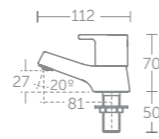

Supplied fitted with removable 4 litres per minute eco flow regulators

Calista bath pillar taps

Model	Price inc VAT	Ref
Pair bath pillar taps	£110	B1147AA

5 YEAR GUARANTEE Mixers & taps 5 year guarantee

Water-saving