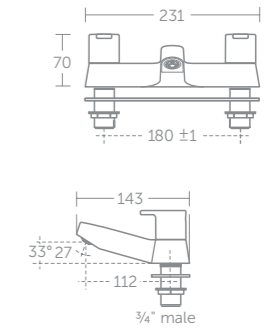

Model	Price inc VAT	Ref
Dual control bath filler	£127	B1151AA