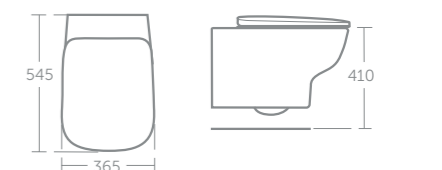

Studio Echo basin 60, 55, 50cm

Model	Price inc VAT	Ref
60cm, one tap hole	£109	E156401
55cm, one tap hole	£99	E156501
50cm, one tap hole	£92	E156601
Full pedestal	£61	E156901
Semi-pedestal	£61	E156801
Basin fixing set	£17	E007067

Studio Echo semi-countertop basin 55cm

Model	Price inc VAT	Ref
55cm, one tap hole	£139	E159401

Compatible with Tempo semi-countertop basin unit E3245 (p.83)

Studio Echo handrinse basin 45cm

Model	Price inc VAT	Ref
45cm, one tap hole	£78	E156701
Small pedestal	£61	E158401
Semi-pedestal for handrinse basin	£61	E158301
Basin fixing set	£17	E007067

Studio Echo corner handrinse basin 45cm

Model	Price inc VAT	Ref
45cm, one tap hole	£101	T290601
Small pedestal	£61	E158401
Basin fixing set	£18	E015767

Studio Echo close coupled WC

Model	Price inc VAT	Ref
Close coupled WC bowl, horizontal outlet	£152	E158701
Cistern with dual flush valve, 6/4 litres	£139	E150501
Cistern with dual flush valve, 4/2.6 litres	£139	E150601
Seat & cover	£63	T318201
Seat & cover, soft close, quick release	£82	T318101

Studio Echo close coupled back-to-wall short projection WC

Model	Price inc VAT	Ref
Close coupled, back-to-wall, short projection, WC bowl, horizontal outlet	£202	E158901
Cistern with dual flush valve, 6/4 litres	£139	E150501
Cistern with dual flush valve, 4/2.6 litres	£139	E150601
Seat & cover for short projection bowl	£63	T318601
Seat & cover for short projection bowl, soft close, quick release	£82	T318301

Studio Echo back-to-wall WC

Model	Price inc VAT	Ref
Back-to-wall WC bowl, horizontal outlet	£215	T282701
Conceala 2 top inlet cistern with pneumatic dual flush, 6/4 litres	£125	E212567
Seat & cover	£63	T318201
Seat & cover, soft close, quick release	£82	T318101

Studio Echo wall mounted WC