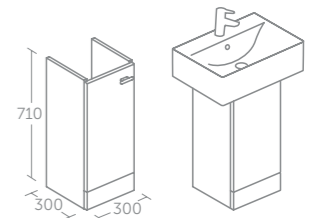

Model	Price A	Price B inc VAT	Ref
300mm floor standing basin pedestal unit,	£320	£355	E1443--

Use with Space Cube short projection 55cm basin E799201 or E788501 (p.25)