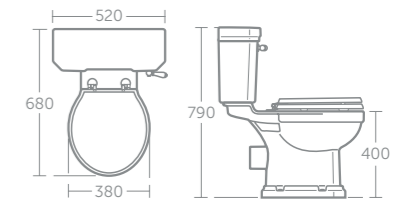

Model	Price inc VAT	Ref
Close coupled WC bowl, horizontal outlet	£199	U470801
Close coupled cistern, 6/4 litre dual flush including traditional lever	£190	U470901
Mahogany finish seat & cover	£104	U0248GC
White seat & cover	£84	U011801