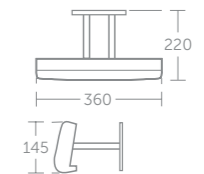

Synergy wetroom panel with modesty glass

Model	Price inc VAT	Ref
900mm Synergy wetroom panel with modesty glass	£605	L6180EO
1000mm Synergy wetroom panel with modesty glass	£635	L6181EO
1200mm Synergy wetroom panel with modesty glass	£698	L6182EO
Synergy straight bracing bracket	£81	L6229EO
150cm Synergy extended bracing bracket	£89	L6198EO

For the full range of Synergy wetroom panels see p.132-135

Freedom Dual thermostatic shower

Model	Price inc VAT	Ref
Freedom Dual, exposed thermostatic shower system with M1 rainshower, fixed riser, M3 handspray and metal pin handles	£837	A6290AA

For further Idealrain Dual shower details see p.158

Freedom Easybox Slim

Model	Price inc VAT	Ref
Built-in thermostatic shower mixer with square faceplate and metal lever handles	£500	A6377AA
Built-in thermostatic shower mixer with diverter, square faceplate and metal lever handles	£553	A6378AA

For further Concept Easybox Slim shower valve details see p.162

Concept Freedom contemporary grab rail

Model	Price inc VAT	Ref
60cm grab rail	£270	S0830AA
45cm grab rail	£225	S0831AA

Concept Freedom contemporary hinged arm

Model	Price inc VAT	Ref
80cm hinged arm	£706	S6362AA

Multi-system WC back rest

Model	Price inc VAT	Ref
Multi-system WC back rest	£945	S6637AC

Care Plus shower seat

Model	Price inc VAT	Ref
Adjustable shower seat	£1,105	S0644AC