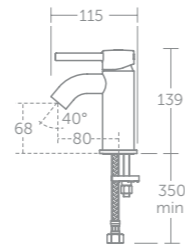

Model	Price inc VAT	Ref
Single lever mini basin mixer	£100	BC185AA

Supplied fitted with a removable 5 litres per minute eco flow regulator