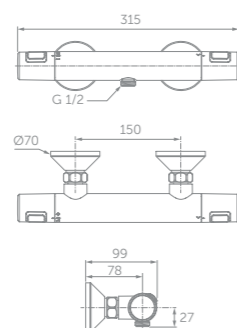

SHOWERING

Ceratherm T25

Features

'Set and leave' control – set your chosen temperature and leave it

Temperature control mechanism has a temperature limit stop which can be set to 40, 43, 45 or 50°C

Cool touch body ensures it is safe to touch

Eco button reduces water flow to 50% save water consumption with a manual override to increase water to full flow

Shower packs include a removable 8 litres per minute flow regulator to save water

5 YEAR guarantee

Ceratherm T25 shower mixer

Model	Price inc VAT	Ref
Exposed thermostatic shower mixer with fixings	£170	A7202AA

Cool body
Temperature safety button
Water savings
5 year guarantee

Ceratherm T25 bath shower mixer

Model	Price inc VAT	Ref
Exposed thermostatic rim mounted bath shower mixer with fixings	£290	A7207AA

Cool body
Temperature safety button
Water savings
5 year guarantee

The Ceratherm T collection performs beautifully, because we design every model from the inside out. Thanks to the hidden brilliance of FirmaFlow® Therm, you can enjoy unrivalled levels of durability, safety and performance – with an ergonomic design that delivers, day after day.

SHOWERING

Ceratherm T25 Bath shower pack