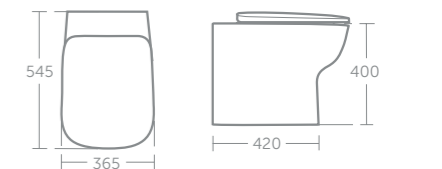

Model	Price inc VAT	Ref
Back-to-wall WC bowl, horizontal outlet	£215	T282701
Conceala 2 top inlet cistern with pneumatic dual flush, 6/4 litres	£125	E212567
Seat & cover	£63	T318201
Seat & cover, soft close, quick release	£82	T318101