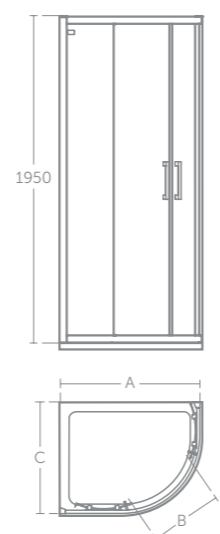

Connect 2 quadrant

Model	Price inc VAT	Ref
800mm enclosure	£727	K9383EO
900mm enclosure	£755	K9384EO

Height 1950mm
Radius 550mm
6mm clear safety glass
Idealclean treatment
Bright silver finish
Solid chrome plated handles
Click and clean wheels
Smooth running wheels
Concealed fixings with easy click covers & top caps
Horizontal adjustment up to 25mm per profile
Suitable for installation on a tray or wetroom floor

Size (mm)	A width	B opening	C width
800	755 – 780	400	755 – 780
900	855 – 880	525	855 – 880

10 YEAR GUARANTEE 10 year guarantee

6mm GLASS Glass thickness

IDEALCLEAN Idealclean

CLICK & CLEAN Click & clean

25mm Horizontal adjustment

Connect 2 corner entry

Model	Price inc VAT	Ref
800mm enclosure	£775	L0073EO
900mm enclosure	£802	L0074EO

Height 1950mm
6mm clear safety glass
Idealclean treatment
Bright silver finish
Solid chrome plated handles
Click and clean wheels
Smooth running wheels
Concealed fixings with easy click covers & top caps
Horizontal adjustment up to 25mm per profile
Suitable for installation on a tray or wetroom floor

Size (mm)	A width	B opening
800	755 – 780	415
900	855 – 880	485

Connect 2 offset quadrant

Model	Price inc VAT	Ref
900 x 760mm enclosure	£741	K9417EO
1000 x 800mm enclosure	£816	K9385EO
1200 x 800mm enclosure	£897	K9386EO
1200 x 900mm enclosure	£911	K9575EO

Height 1950mm
Radius 550mm
6mm clear safety glass
Idealclean treatment
Bright silver finish
Solid chrome plated handles
Click and clean wheels
Smooth running wheels
Concealed fixings with easy click covers & top caps
Horizontal adjustment up to 25mm per profile
Suitable for installation on a tray or wetroom floor