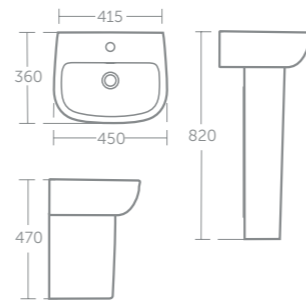

Model	Price inc VAT	Ref
45cm, one tap hole	£78	E156701
Small pedestal	£61	E158401
Semi-pedestal for handrinse basin	£61	E158301
Basin fixing set	£17	E007067