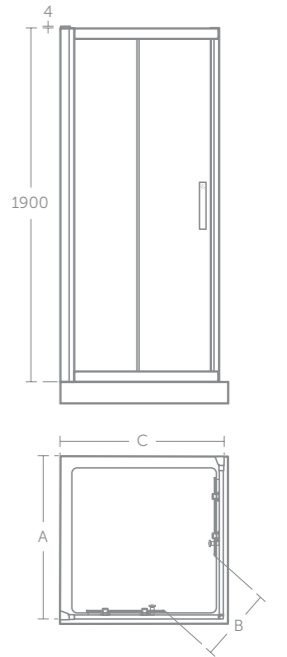

Synergy infold door alcove

Model	Price inc VAT	Ref
760mm door	£786	L6206EO
800mm door	£823	L6207EO
900mm door	£888	L6208EO
1000mm door	£952	L6209EO

Height 1900mm
8mm clear safety glass
Idealclean treatment
Bright silver finish
Solid chrome plated handle
Triple smooth running wheels
Exposed glass edge on door for a touch of luxury
Concealed seals
Concealed fixings with easy click covers & top caps
Magnetic seals encased in aluminium
Horizontal adjustment up to 50mm
Suitable for installation on a tray or wetroom floor

Size (mm)	A width	B opening
760	710 – 760	414
800	750 – 800	455
900	850 – 900	556
1000	950 – 1000	609

Synergy infold door corner

Model	Price inc VAT	Ref
760mm door	£786	L6206EO
800mm door	£823	L6207EO
900mm door	£888	L6208EO
1000mm door	£952	L6209EO
760mm side panel	£443	L6216EO
800mm side panel	£464	L6217EO
900mm side panel	£495	L6218EO
1000mm side panel	£527	L6219EO

Height 1900mm
8mm clear safety glass
Idealclean treatment
Bright silver finish
Solid chrome plated handle
Triple smooth running wheels
Exposed glass edge on door for a touch of luxury
Concealed seals
Concealed fixings with easy click covers & top caps
Magnetic seals encased in aluminium
Horizontal adjustment up to 25mm per profile
Suitable for installation on a tray or wetroom floor

Door (mm)	A width	B opening	Side panel	C width
760	711 – 761	414	760	724 – 749
800	751 – 801	455	800	764 – 789
900	851 – 901	556	900	864 – 889
1000	951 – 1001	609	1000	964 – 989

Synergy corner entry

Model	Price inc VAT	Ref
800mm enclosure	£1,059	L6280EO
900mm enclosure	£1,144	L6281EO
1000mm enclosure	£1,230	L6282EO