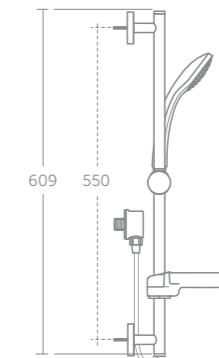

Idealrain shower kits

Handspray modes

Rain
A relaxing downpour thanks to nozzles that extend up to the spray plate edge.

Fine rain
A gentle but abundant spray for a thoroughly cleansing feel.

Massage
The massage spray mode delivers a truly invigorating experience.

S1/S3 shower set Ø 80mm

Model	Price inc VAT	Ref
1 mode handspray, 1.35m flexible hose	£58	B9449AA
3 mode handspray, 1.35m flexible hose	£66	B9450AA

Round handspray Ø80mm
1 spray mode: rain
3 shower modes: rain, fine rain, massage
Limescale resistant, rub clean nozzles
Removable 8 litres per minute flow regulator
Includes wall bracket to hold handspray
1.35m flexible hose
Includes hose retaining ring
Chrome finish
Suitable for low or high pressure installation
5 year guarantee

M3 shower set Ø 100mm

Model	Price inc VAT	Ref
3 mode handspray, 1.35m flexible hose	£86	B9489AA

Round handspray Ø100mm
3 shower modes: rain, fine rain, massage
Limescale resistant, rub clean nozzles
Removable 8 litres per minute flow regulator
Includes wall bracket to hold handspray
1.35m flexible hose
Includes hose retaining ring
Chrome finish
Suitable for low or high pressure installation
5 year guarantee

5 year guarantee

Water-saving

3 shower modes

Stick handspray kit

Model	Price inc VAT	Ref
1 mode stick handspray, 1.6m smooth hose	£177	BC544AA

Minimalist contemporary design
Stick handspray
Limescale resistant, rub clean nozzles
Includes elbow bracket to hold handspray
1.6m smooth hose
Chrome finish
5 year guarantee

S1 shower kit Ø 80mm

Model	Price inc VAT	Ref
1 mode handspray, 600mm slide rail, 1.35m Idealflex hose	£95	B9408AA