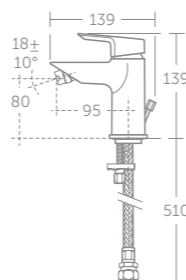

Model	Price inc VAT	Ref
Single lever bidet mixer with pop-up waste	£189	A6589AA

Supplied fitted with a removable 5 litres per minute eco flow regulator