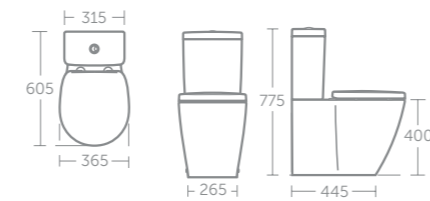

Can be used with corner basin unit E6848 (p.32)

Concept Space Cube compact close coupled WC suite

Model	Price inc VAT	Ref
Close coupled WC bowl, horizontal outlet	£284	E120501
Cube cistern with dual flush valve, 6/4 litres	£232	E785901
Cube cistern with dual flush valve, 4/2.6 litres	£232	E796901
Seat & cover	£114	E129201
Soft close seat & cover	£163	E129301

Concept Space Cube compact close coupled back-to-wall WC suite

Model	Price inc VAT	Ref
Close coupled, back-to-wall WC bowl, horizontal outlet	£359	E120601
Cube cistern with dual flush valve, 6/4 litres	£232	E785901
Cube cistern with dual flush valve, 4/2.6 litres	£232	E796901
Seat & cover	£114	E129201
Soft close seat & cover	£163	E129301