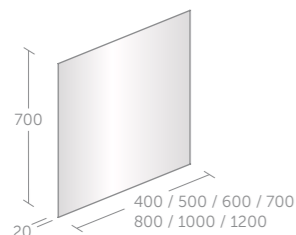

ACCESSORIES

Mirrors & lights

Mirror

Mirror size	Price inc VAT	Ref
40cm mirror	£85	T3364BH
50cm mirror	£95	T3365BH
60cm mirror	£104	T3366BH
70cm mirror	£115	T3367BH
80cm mirror	£126	T3368BH
100cm mirror	£139	T3369BH
120cm mirror	£154	T3371BH

Includes mounting kit

Framed mirror

Mirror size	Price inc VAT	Ref
50cm framed mirror	£126	T3354BH
60cm framed mirror	£139	T3355BH
70cm framed mirror	£153	T3356BH
80cm framed mirror	£168	T3357BH
100cm framed mirror	£185	T3358BH
120cm framed mirror	£204	T3359BH

Portrait or landscape mounting
Includes mounting kit

Mirror with ambient light & anti-steam

Mirror size	Price inc VAT	Ref
40cm, ambient light, anti-steam	£284	T3258BH
50cm, ambient light, anti-steam	£316	T3259BH
60cm, ambient light, anti-steam	£348	T3278BH
70cm, ambient light, anti-steam	£382	T3335BH
80cm, ambient light, anti-steam	£421	T3336BH
100cm, ambient light, anti-steam	£463	T3337BH
120cm, ambient light, anti-steam	£509	T3338BH

Portrait or landscape mounting
Anti-steam system
220-240V, 50-60Hz, IP44, Class II
Includes mounting kit

Anti-Steam - The mirror has been fitted with a heated pad which helps clear condensation from the central mirror area.

Mirrors transform a bathroom, expanding the space and reflecting light. Our range of mirrors and mirror cabinets is luxuriously practical with models that include anti-steam options, ambient lighting and sensor lights which respond to touch.