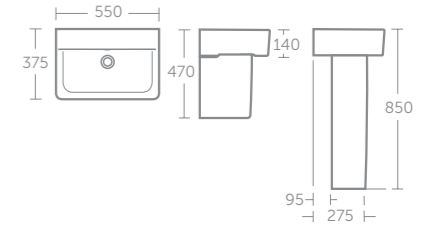

Concept Space Cube basin 55cm, 50cm

Model	Price inc VAT	Ref
55cm, one tap hole	£170	E133701
50cm, one tap hole	£162	E133601
Full pedestal	£92	E783801
Semi-pedestal	£99	E784001
Basin fixing set	£18	E015767

55cm basin can be used with basin unit E0313 (p.31)
50cm basin can be used with basin unit E0312 (p.31)

Concept Space Cube basin left/right hand 60cm

Model	Price inc VAT	Ref
60cm, left hand	£203	E133801
60cm, right hand	£203	E133901
Full pedestal for 60cm basin	£92	E783801
Semi-pedestal	£99	E784001
Basin fixing set	£18	E015767

60cm left hand basin can be used with unit E0314 (p.31)
60cm left hand basin can be used with unit E0315 (p.31)

Concept Space Cube guest furniture basin 45cm

Model	Price inc VAT	Ref
45cm, left hand, one tap hole	£138	E133501
45cm, right hand, one tap hole	£138	E133401

No overflow
Left hand basin use with: wall hung guest basin unit E0370 or floor standing guest basin unit E1438 (p.32)
Right hand basin use with: wall hung guest basin unit E0371 or floor standing guest basin unit E1439 (p.32)

Concept Space Cube short projection basin 55cm

Model	Price inc VAT	Ref
55cm, one tap hole	£150	E799201
55cm, two tap holes	£150	E788501
Full pedestal	£92	E783701
Semi-pedestal	£99	E783901
Basin fixing set	£18	E015767

Can be used with pedestal basin unit E1443 (p.33)

Concept Space Cube short projection semi-countertop basin 50cm

Model	Price inc VAT	Ref
50cm, one tap hole, left hand	£269	E779801
50cm, one tap hole, right hand	£269	E779901

Concept Space Arc short projection basin 55cm

Model	Price inc VAT	Ref
55cm, one tap hole	£145	E134501
Full pedestal	£92	E783801
Semi-pedestal	£99	E784001
Basin fixing set	£18	E015767

Concept Space Arc short projection semi-countertop basin 50cm