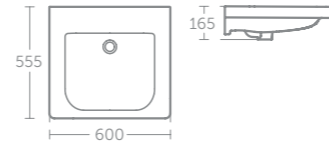

Model	Price inc VAT	Ref
60cm, one tap hole	£366	E549901
60cm, no tap holes	£366	E550101
Contemporary bottle trap	£172	E0079AA
Basin fixing set	£18	E015767