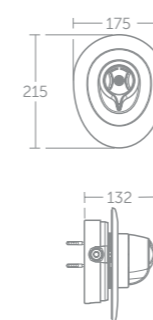

Model	Price inc VAT	Ref
Built-in thermostatic shower mixer	£415	A3102AA
Pack: built-in thermostatic shower mixer with Idealrain M3 shower kit	£542	A5782AA
Ø100mm handspray (3 spray modes: rain, fine rain and massage) fitted with removable 8 litres per minute flow regulator		

Model	Price inc VAT	Ref
Built-in thermostatic shower mixer with extended lever	£432	A3085AA
Pack: built-in thermostatic shower mixer with extended lever & Idealrain M3 shower kit with 900mm rail	£558	A5784AA
Ø100mm handspray (3 spray modes: rain, fine rain and massage) fitted with removable 8 litres per minute flow regulator		

Model	Price inc VAT	Ref
Exposed thermostatic shower mixer for concealed or exposed pipework	£415	A3101AA
Pack: exposed thermostatic shower mixer with Idealrain M3 shower kit	£542	A5783AA
Ø100mm handspray (3 spray modes: rain, fine rain and massage) fitted with removable 8 litres per minute flow regulator		

Model	Price inc VAT	Ref
Exposed thermostatic shower mixer for concealed or exposed pipework with extended lever	£432	A3084AA
Pack: exposed thermostatic shower mixer with extended lever & Idealrain M3 shower kit with 900mm rail	£558	A5785AA
Ø100mm handspray (3 spray modes: rain, fine rain and massage) fitted with removable 8 litres per minute flow regulator