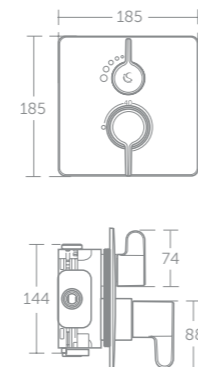

Synergy wetroom panel with modesty glass

Model	Price inc VAT	Ref
900mm Synergy wetroom panel with modesty glass	£605	L6180EO
1000mm Synergy wetroom panel with modesty glass	£635	L6181EO
1200mm Synergy wetroom panel with modesty glass	£698	L6182EO
Synergy straight bracing bracket	£81	L6229EO
150cm Synergy extended bracing bracket	£89	L6198EO

For the full range of Synergy wetroom panels see p.132-135

Freedom Dual thermostatic shower

Model	Price inc VAT	Ref
Freedom Dual, exposed thermostatic shower system with M1 rainshower, fixed riser, M3 handspray and metal pin handles	£837	A6290AA

For further Idealrain Dual shower details see p.158

Freedom Easybox Slim

Model	Price inc VAT	Ref
Built-in thermostatic shower mixer with square faceplate and metal lever handles	£500	A6377AA
Built-in thermostatic shower mixer with diverter, square faceplate and metal lever handles	£553	A6378AA

For further Concept Easybox Slim shower valve details see p.162

Concept Freedom contemporary grab rail

Model	Price inc VAT	Ref
60cm grab rail	£270	S0830AA
45cm grab rail	£225	S0831AA

Concept Freedom contemporary hinged arm

Model	Price inc VAT	Ref
80cm hinged arm	£706	S6362AA

Multi-system WC back rest

Model	Price inc VAT	Ref
Multi-system WC back rest	£945	S6637AC

Care Plus shower seat

Model	Price inc VAT	Ref
Adjustable shower seat	£1,105	S0644AC