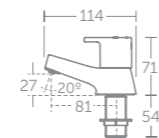

Supplied fitted with removable 4 litres per minute eco flow regulators

Calista bath pillar taps

Model	Price inc VAT	Ref
Pair bath pillar taps	£110	B1147AA

5 YEAR GUARANTEE Mixers & taps 5 year guarantee

Water-saving