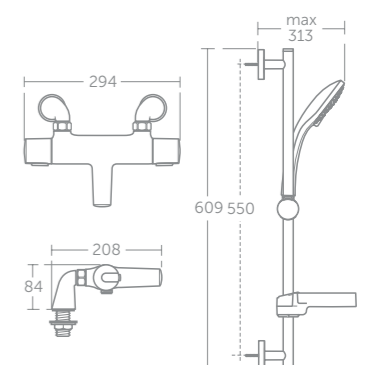

Model	Price inc VAT	Ref
Thermostatic bath shower mixer & rim mounting legs	£457	A4815AA
Pack: thermostatic bath shower mixer, rim mounted & Idealrain M3 shower kit	£557	A4816AA

For high pressure applications between 2 & 5 bar Flow control has integral diverter
Ø100mm handspray (3 spray modes: rain, fine rain and massage) fitted with removable 8 litres per minute flow regulator