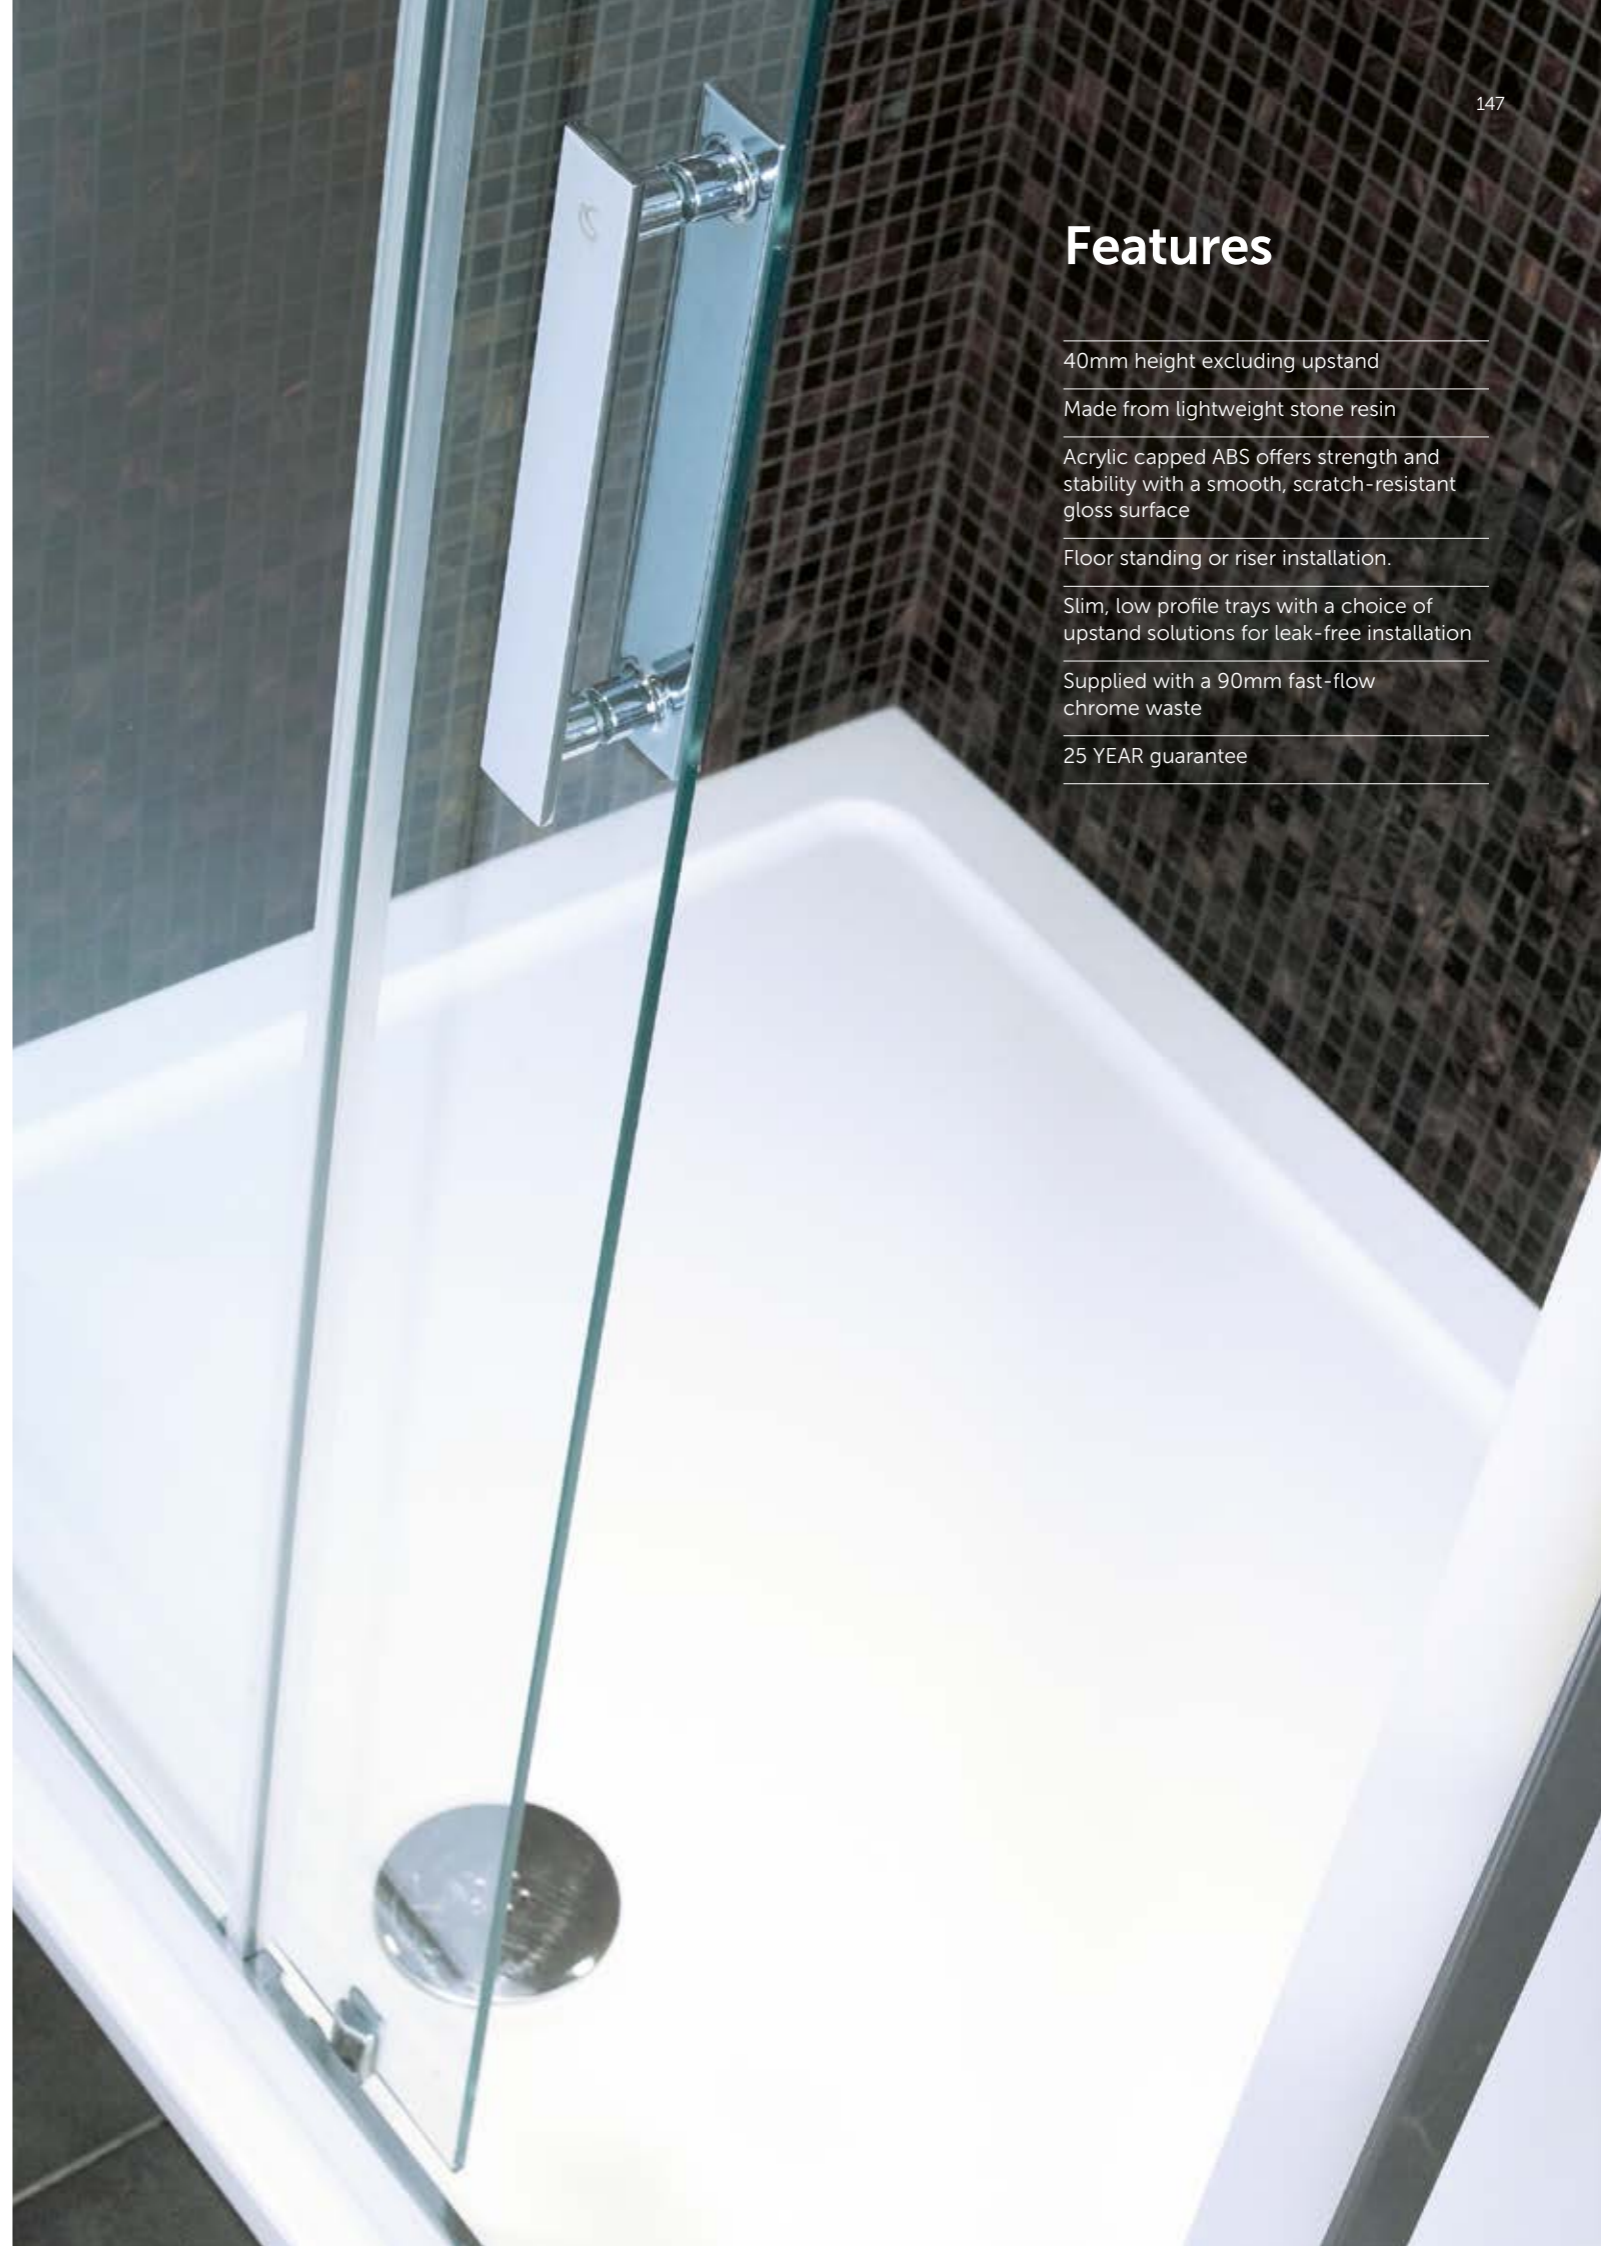

Slim, low profile trays with a choice of upstand solutions for leak-free installation

Supplied with a 90mm fast-flow chrome waste

25 YEAR guarantee

25 YEAR GUARANTEE 25 year guarantee

Simplicity flat top shower trays