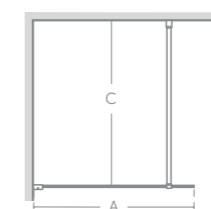

SHOWERING

Synergy Wetrooms

SHOWERING

Synergy Wetroom panel & return

Synergy 900mm wetroom panel & 300mm return with bracing bracket (p.133)

Idealrain Cube Dual shower system for built-in mixers (p.158)

Concept Easybox Slim built-in shower mixer with square faceplate (p.164)

10 YEAR GUARANTEE 10 year guarantee

8mm GLASS Glass thickness

Idealclean

23mm Horizontal adjustment

Synergy wetroom panels

10 YEAR GUARANTEE 8mm GLASS Idealclean 23mm

Alcove or corner installation example: wetroom panel

1200 Wetroom panel
Straight bracing bracket

Alcove or corner installation example: wetroom panel with return

1200 Wetroom panel
Straight bracing bracket
300 Return panel

Model	Price inc VAT	Ref
700mm panel	£495	L6220EO
760mm panel	£517	L6221EO
800mm panel	£538	L6222EO
900mm panel	£568	L6223EO
1000mm panel	£609	L6224EO
1200mm panel	£658	L6225EO
1400mm panel	£891	L6226EO
1600mm panel	£1,073	L6227EO
300mm return panel	£295	L6228EO
900mm modesty panel	£605	L6180EO
1000mm modesty panel	£635	L6181EO
1200mm modesty panel	£698	L6182EO
Straight bracing bracket	£81	L6229EO
Angle bracing bracket	£117	L6230EO
Extended bracing bracket	£89	L6198EO

Height 2000mm
8mm clear safety glass
Idealclean treatment
23mm horizontal adjustment
Concealed fixings with easy click covers & top caps
Sealing channels for a silicone free look
Vertical adjustment for drilling into grout lines
Suitable for installation on a tray or wetroom floor
For full details of modesty panels see Concept Freedom page 42.

Panel (mm)	A width (mm)	C width (mm)
700	638	650 - 994
760	698	650 - 994
800	738	650 - 994
900	838	650 - 994
1000	938	650 - 994
1200	1138	650 - 994
1400	1338	650 - 994
1600	1538	650 - 994

Max width 1494 with extended bracing bracket