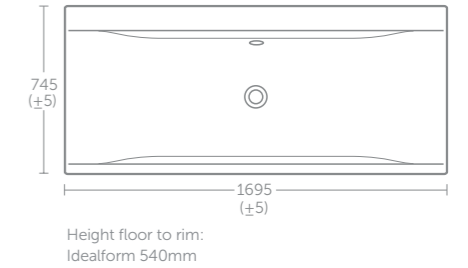

Model	Price inc VAT	Ref
Idealform, two tap holes	£443	E729901
Idealform, no tap holes	£443	E735801
170cm Unilux front panel	£148	E319401
75cm Unilux end panel	£79	E319501