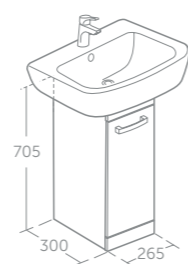

Model	Price inc VAT	Ref
Pedestal unit with one door	£206	E3259--
Pack: pedestal unit with 55cm Tempo basin	£295	E0775--

For use with 50cm basin T058801 and 55cm basin T058601 (p.76)
Includes universal left/right hand door, one internal shelf, handle and soft close door.