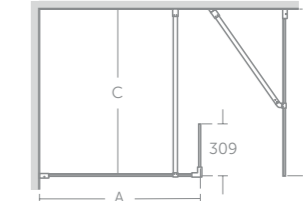

Synergy wetroom panels

Corner installation example:
wetroom panel with end panel

- 1000 Wetroom panel
- 760 Wetroom panel
- Straight bracing bracket
- Angle bracing bracket

Corner installation example:
wetroom panel with end panel and return

- 1000 Wetroom panel
- 760 Wetroom panel
- 300 Return panel
- Straight bracing bracket
- Angle bracing bracket