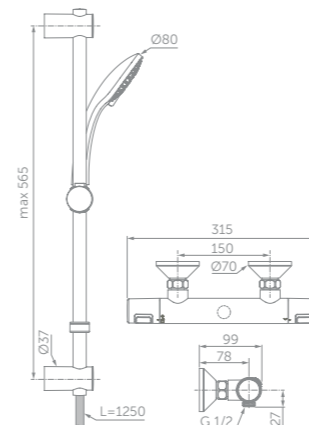

- Cool body
- Temperature safety button
- Water savings
- Ø80mm Multifunction Idealrain handspray 8 l/min
- Easy clean
- Includes smooth, wipe clean and durable 1250mm Idealflex hose
- Includes hose retaining ring
- 5 year guarantee