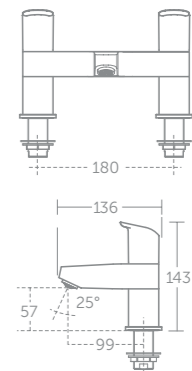

Ceraflex® basin mixer

Model	Price inc VAT	Ref
Single lever basin mixer with pop-up waste	£118	B1811AA
Single lever basin mixer	£102	B1812AA

Supplied fitted with a removable 5 litres per minute eco flow regulator
FirmaFlow® ceramic cartridge fitted for a long, high performance lifespan

Ceraflex® grande basin mixer

Model	Price inc VAT	Ref
Single lever grande basin mixer	£118	B2326AA

Supplied fitted with a removable 5 litres per minute eco flow regulator
FirmaFlow® ceramic cartridge fitted for a long, high performance lifespan

Ceraflex® bath filler

Model	Price inc VAT	Ref
Single lever bath filler	£164	B1959AA

FirmaFlow® ceramic cartridge fitted for a long, high performance lifespan

Ceraflex® bath shower mixer

Model	Price inc VAT	Ref
Single lever bath shower mixer with shower kit	£188	B1960AA

Handset supplied fitted with a removable 8 litres per minute eco flow regulator
FirmaFlow® ceramic cartridge fitted for a long, high performance lifespan

Ceraflex® dual control bath filler

Model	Price inc VAT	Ref
Dual control bath filler	£164	B1824AA

Ceraflex® dual control bath shower mixer

Model	Price inc VAT	Ref
Dual control bath shower mixer with shower kit	£188	B1823AA

Handset supplied fitted with a removable 8 litres per minute eco flow regulator