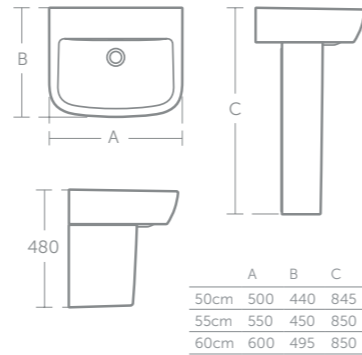

Model	Price inc VAT	Ref
60cm, one tap hole	£100	T058401
60cm, two tap holes	£100	T058501
55cm, one tap hole	£89	T058601
55cm, two tap holes	£89	T058701
50cm, one tap hole	£89	T058801
50cm, two tap holes	£89	T058901
Full pedestal	£59	T422401
Semi-pedestal	£59	T422501
Basin fixing kit	£18	E015767

50 & 55cm one tap hole basins are compatible with Tempo furniture pedestal unit E3259 (p.82)