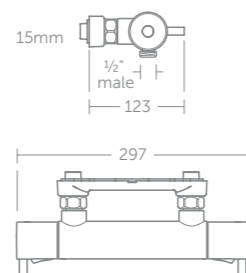

Alto Ecotherm

Alto Ecotherm shower mixer

Model	Price inc VAT	Ref
Exposed thermostatic shower mixer with Fast Fix wall bracket	£202	A4740AA

Ø80mm handspray (3 spray modes: rain, fine rain and massage) fitted with removable 8 litres per minute flow regulator
See p.167 for Fast Fix wall bracket instructions

Alto Ecotherm shower mixer with pin handles

Model	Price inc VAT	Ref
Exposed thermostatic shower mixer with metal pin handles & Fast Fix wall bracket	£258	A5637AA

See p.167 for Fast Fix wall bracket instructions

Alto Ecotherm bath shower mixer, wall mounted

Model	Price inc VAT	Ref
Exposed thermostatic bath shower mixer with Fast Fix wall bracket	£416	A5634AA

See p.167 for Fast Fix wall bracket instructions

5 year guarantee

Temperature limit stop

Safety stop

Cool body

Water-saving

Accessible design

Ceramic disc

High pressure

Fast fix

TMV scheme

Model	Price inc VAT	Ref
Exposed thermostatic bath shower mixer with metal pin handles & Fast Fix wall bracket	£473	A5639AA

See p.167 for Fast Fix wall bracket instructions

SHOWERING

Alto Ecotherm Bath shower mixer

Exposed thermostatic bath shower mixer and Idealrain S3 shower kit (p.155)