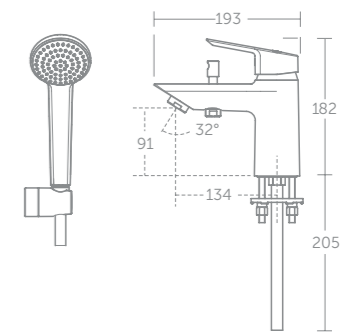

Model	Price inc VAT	Ref
Single lever bath filler	£248	B1956AA

Tesi single lever bath shower mixer

Model	Price inc VAT	Ref
Single lever bath shower mixer with shower set	£285	B1957AA

Handset supplied fitted with a removable 8 litres per minute eco flow regulator