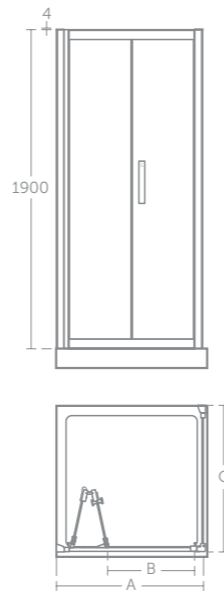

Synergy infold door alcove

Model	Price inc VAT	Ref
760mm door	£786	L6206EO
800mm door	£823	L6207EO
900mm door	£888	L6208EO
1000mm door	£952	L6209EO

Height 1900mm
8mm clear safety glass
Idealclean treatment
Bright silver finish
Solid chrome plated handle
Triple smooth running wheels
Exposed glass edge on door for a touch of luxury
Concealed seals
Concealed fixings with easy click covers & top caps
Magnetic seals encased in aluminium
Horizontal adjustment up to 50mm
Suitable for installation on a tray or wetroom floor

Size (mm)	A width	B opening
760	710 – 760	414
800	750 – 800	455
900	850 – 900	556
1000	950 – 1000	609

Synergy infold door corner

Model	Price inc VAT	Ref
760mm door	£786	L6206EO
800mm door	£823	L6207EO
900mm door	£888	L6208EO
1000mm door	£952	L6209EO
760mm side panel	£443	L6216EO
800mm side panel	£464	L6217EO
900mm side panel	£495	L6218EO
1000mm side panel	£527	L6219EO

Height 1900mm
8mm clear safety glass
Idealclean treatment
Bright silver finish
Solid chrome plated handle
Triple smooth running wheels
Exposed glass edge on door for a touch of luxury
Concealed seals
Concealed fixings with easy click covers & top caps
Magnetic seals encased in aluminium
Horizontal adjustment up to 25mm per profile
Suitable for installation on a tray or wetroom floor

Door (mm)	A width	B opening	Side panel	C width
760	711 – 761	414	760	724 – 749
800	751 – 801	455	800	764 – 789
900	851 – 901	556	900	864 – 889
1000	951 – 1001	609	1000	964 – 989

Synergy corner entry

Model	Price inc VAT	Ref
800mm enclosure	£1,059	L6280EO
900mm enclosure	£1,144	L6281EO
1000mm enclosure	£1,230	L6282EO