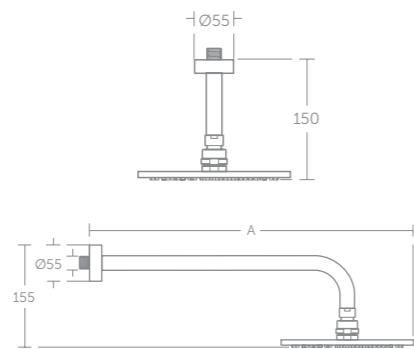

Model	Price inc VAT	Ref
M1 Cube rainshower head	£218	B0024AA
150mm vertical arm	£61	B9446AA
300mm horizontal arm	£81	B9444AA
400mm horizontal arm	£89	B9445AA

Square rainshower head Ø200mm
1 spray mode: rain
Limescale resistant, rub clean nozzles
Removable 12 litres per minute flow regulator
Suitable for high and low pressure installations
Brass body with chrome finish
5 year guarantee