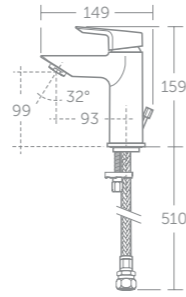

Model	Price inc VAT	Ref
Single lever basin mixer with pop-up waste	£174	A6592AA
Single lever basin mixer	£151	A6587AA

Supplied fitted with a removable 5 litres per minute eco flow regulator