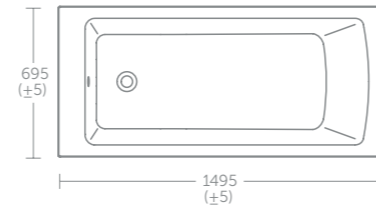

Shower screen & front panel fits left & right hand baths

Height floor to rim:
Idealform 540mm

Tempo Arc bath 150cm

Model	Price inc VAT	Ref
Idealform 150 x 70cm bath, no tap holes	£260	E155201
150 x 70cm bath with chrome hand grips, no tap holes	£285	E155501
Unilux 70cm end panel	£74	E316901