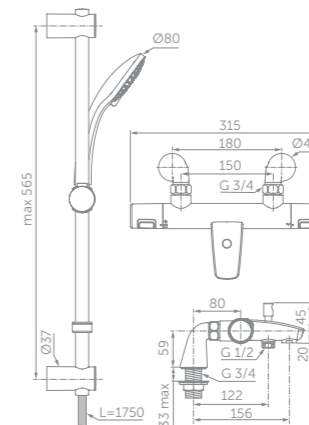

- Cool body
- Temperature safety button
- Water savings
- 80mm Ø Multifunction Idealrain handspray 8 l/min
- Easy clean
- Includes smooth, wipe clean and durable 1750mm Idealflex hose
- Includes hose retaining ring
- 5 year guarantee