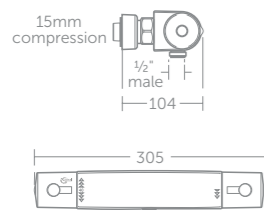

Alto Ecotherm

Alto Ecotherm shower mixer

Model	Price inc VAT	Ref
Exposed thermostatic shower mixer with Fast Fix wall bracket	£202	A4740AA

Ø80mm handspray (3 spray modes: rain, fine rain and massage) fitted with removable 8 litres per minute flow regulator
See p.167 for Fast Fix wall bracket instructions

Alto Ecotherm shower mixer with pin handles

Model	Price inc VAT	Ref
Exposed thermostatic shower mixer with metal pin handles & Fast Fix wall bracket	£258	A5637AA

See p.167 for Fast Fix wall bracket instructions

Alto Ecotherm bath shower mixer, wall mounted

Model	Price inc VAT	Ref
Exposed thermostatic bath shower mixer with Fast Fix wall bracket	£416	A5634AA

See p.167 for Fast Fix wall bracket instructions

5 year guarantee

Temperature limit stop

Safety stop

Cool body

Water-saving

Accessible design

Ceramic disc

High pressure

Fast fix

TMV scheme

Model	Price inc VAT	Ref
Exposed thermostatic bath shower mixer with metal pin handles & Fast Fix wall bracket	£473	A5639AA

See p.167 for Fast Fix wall bracket instructions

SHOWERING

Alto Ecotherm Bath shower mixer

Exposed thermostatic bath shower mixer and Idealrain S3 shower kit (p.155)