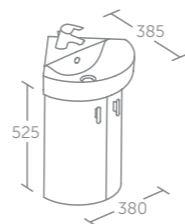

Model	Price A	Price B inc VAT	Ref
Wall hung corner basin unit	£582	£640	E6848--

With two doors and 1 internal shelf
Use with Space 45cm Arc corner basin E792801 or E792901 (p.26)