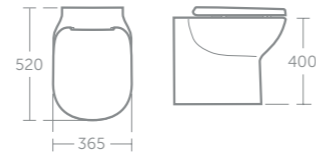

Ceramic lifetime guarantee

Seat & cover 5 year guarantee

Tempo back-to-wall WC

Model	Price inc VAT	Ref
Back-to-wall WC bowl, horizontal outlet	£224	T327901
Conceala cistern with dual flush valve, 6/4 litres	£125	E212567
Seat & cover	£58	T679201
Seat & cover, soft close	£107	T679301

Compatible with Tempo WC unit E0777 (p.83)
Full range of Conceala cisterns see p.199

Tempo wall mounted WC

Model	Price inc VAT	Ref
Wall mounted WC bowl, horizontal outlet	£305	T327501
Conceala 2 cistern with dual flush valve, 6/4 litres	£125	E212567
Seat & cover	£58	T679201
Seat & cover, soft close	£107	T679301
Support frame for wall mounted bowls	£208	E006067

Compatible with Tempo WC unit E0777 (p.83)
Full range of Conceala cisterns see p.199

Tempo wall mounted short projection WC

Model	Price inc VAT	Ref
Wall mounted short projection WC bowl, horizontal outlet	£305	T328801
Conceala 2 cistern with dual flush valve, 6/4 litres	£125	E212567
Seat & cover (short projection)	£58	T679801
Seat & cover, soft close (short projection)	£107	T679901
Support frame for wall mounted bowls	£208	E006067

Compatible with Tempo WC unit E0777 (p.83)
For the full range of Conceala cisterns see p.199

Tempo back-to-wall bidet

Model	Price inc VAT	Ref
Floor standing back-to-wall bidet	£216	T509001

Baths 25 year guarantee

Bath screens 10 year guarantee

Water-saving

Space-saving

Soft close

Tempo Arc shower bath 170 x 80cm

Model	Price inc VAT	Ref
Idealform 170 x 80cm Arc shower bath, no tapholes		
Left hand	£321	E256801
Right hand	£321	E256701
Unilux 70cm end panel	£74	E316901

Arc shower bath front panel	£96	E256901
Arc shower bath screen	£278	E2571EO

Shower screen & front panel fits left & right hand baths

Height floor to rim:
Idealform 540mm