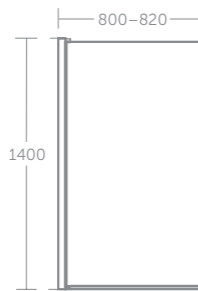

Model	Price inc VAT	Ref
Angle bath screen	£252	T9923AA

Height 1400mm
5mm clear safety glass
Bright silver finish
180 degree opening – inwards and outwards
Rise and fall for easy opening
Concealed fixings with easy click covers and top caps
Up to 20mm horizontal adjustment
800mm length
10 YEAR guarantee