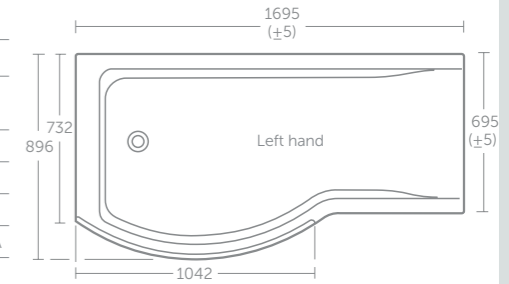

Concept rectangular bath 180 x 80cm

Model	Price inc VAT	Ref
Idealform, no tap holes	£591	E163901
180cm Unilux Plus+ front panel	£148	E479801
80cm Unilux Plus+ end panel	£79	E483301

Use Unilux Plus+ front & end panels for Idealform bath

Height floor to rim:
Idealform 540mm

Concept rectangular bath 150 x 70cm

Model	Price inc VAT	Ref
Idealform, two tap holes	£400	E729701
Idealform, no tap holes	£400	E735601
Uniline 150cm front panel white	£148	E418001
Uniline 70cm end panel white	£79	E414001

Height floor to rim:
Idealform 540mm

Concept rectangular bath 170 x 70cm

Model	Price inc VAT	Ref
Idealform, two tap holes	£400	E729201
Idealform, no tap holes	£400	E735201
Idealform, no tap holes with chrome grips	£540	E113901
170cm Unilux front panel	£148	E319401
70cm Unilux end panel	£74	E316901

Height floor to rim:
Idealform 540mm

Concept rectangular bath 170 x 75cm

Model	Price inc VAT	Ref
Idealform, two tap holes	£421	E729501
Idealform, no tap holes	£421	E735401
170cm Unilux front panel	£148	E319401
75cm Unilux end panel	£79	E319501

Height floor to rim:
Idealform 540mm

25 YEAR GUARANTEE Baths 25 year guarantee

10 YEAR GUARANTEE Bath screens 10 year guarantee

Concept shower bath 170 x 90cm

Model	Price inc VAT	Ref
Idealform 170 x 90cm shower bath, no tap holes		
Left hand bath	£474	E731601
Right hand bath	£474	E731501
Unilux 70cm end panel	£74	E316901
Shower bath curved screen	£456	E7407AA
Shower bath front panel	£167	E731701

Shower screen & front panel fits left & right hand baths

Height floor to rim:
Idealform 540mm

Concept Space furniture finishes Please add colour reference to code when ordering:

SO American Oak
Price A

SX Dark Walnut
Price A

WG Gloss White
Price A

KS Elm
Price A

KR Gloss Grey
Price B

Concept Space wall hung basin unit