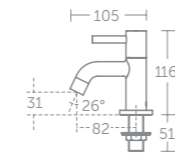

Ceraline basin mixer

Model	Price inc VAT	Ref
Single lever basin mixer with clicker waste	£100	BC186AA

Supplied fitted with a removable 5 litres per minute eco flow regulator

Ceraline mini basin mixer

Model	Price inc VAT	Ref
Single lever mini basin mixer	£100	BC185AA

Supplied fitted with a removable 5 litres per minute eco flow regulator

Ceraline basin pillar taps

Model	Price inc VAT	Ref
Pair basin pillar taps	£100	BC184AA

Ceraline bath pillar taps

Model	Price inc VAT	Ref
Pair bath pillar taps	£120	BC187AA

Ceraline bath filler

Model	Price inc VAT	Ref
Single lever bath filler	£167	BC190AA

Ceraline bath shower mixer

Model	Price inc VAT	Ref
Single lever bath shower mixer with shower kit	£192	BC191AA

Ceraline dual control bath filler

Model	Price inc VAT	Ref
Dual control bath filler	£167	BC188AA

Ceraline dual control bath shower mixer

Model	Price inc VAT	Ref
Dual control bath shower mixer with shower kit	£192	BC189AA