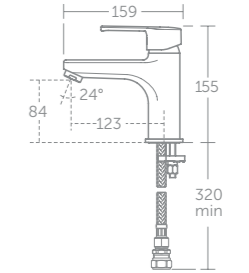

Model	Price inc VAT	Ref
One tap hole bath filler	£127	B2137AA