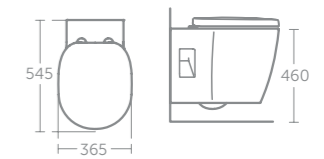

For the full range of Conceala cisterns see p.199

Concept Freedom raised height wall mounted WC

Model	Price inc VAT	Ref
Raised height wall mounted WC bowl, horizontal outlet	£485	E609001
Conceala 2 cistern with delay fill and dual flush valve, 4.5/3 or 4/2.6 litres	£136	S363667
Seat & cover	£122	E791801
Soft close seat & cover	£176	E791701
Seat, no cover	£99	K706001
Support frame with bolts for wall mounted bowls	£208	E006067

For the full range of Conceala cisterns see p.199

Concept Freedom elongated WC

Model	Price inc VAT	Ref
Concept Freedom elongated wall mounted bowl (75cm projection)	£672	E819701
Conceala 2 universal height bottom inlet cistern - pneumatic dual flush valve - no flushplate - 6/4 litre flush	£125	E212467
Seat & cover for elongated bowl	£146	E822501
Seat ring only for elongated bowl	£127	E822601
Support frame with bolts for elongated bowl	£153	S913967