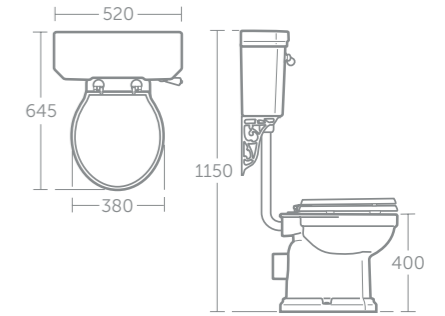

Waverley basin 56cm

Model	Price inc VAT	Ref
56cm, one tap hole	£205	U470201
56cm, two tap holes	£205	U470101
Full pedestal	£77	U470001
Basin fixing set	£18	E015767

Waverley handrinse basin 45cm

Model	Price inc VAT	Ref
45cm handrinse, two tap holes	£160	U471001
32 x 75mm seal bottle trap	£59	E3198AA
Steel wall hangers (pair)	£3	E501067

Waverley high level WC suite

Model	Price inc VAT	Ref
WC bowl, horizontal outlet	£182	U470301
High level cistern pack, 6 or 4 litre single flush including chrome flush pipe, pull chain and ornate brackets	£528	U470701
Mahogany finish seat & cover	£104	U0248GC
White seat & cover	£84	U011801

CERAMIC LG Ceramic lifetime guarantee 5 YEAR GUARANTEE Seat & cover 5 year guarantee

Waverley low level WC suite

Model	Price inc VAT	Ref
WC bowl, horizontal outlet	£182	U470301
Low level cistern pack, 6/4 litre dual flush including chrome flush pipe and traditional lever	£330	U471401
Ornate brackets for cistern	£113	U1634AA
Mahogany finish seat & cover	£104	U0248GC
White seat & cover	£84	U011801

Waverley close coupled WC suite

Model	Price inc VAT	Ref
Close coupled WC bowl, horizontal outlet	£199	U470801
Close coupled cistern, 6/4 litre dual flush including traditional lever	£190	U470901
Mahogany finish seat & cover	£104	U0248GC
White seat & cover	£84	U011801

Waverley back-to-wall WC suite

Model	Price inc VAT	Ref
Back-to-wall WC bowl, horizontal outlet	£296	U471201
Conceala 2 bottom inlet cistern with syphon 6 or 4.5 litre flush	£107	S362167
Traditional lever	£70	S439501
Mahogany finish seat & cover	£104	U0248GC
White seat & cover	£84	U011801