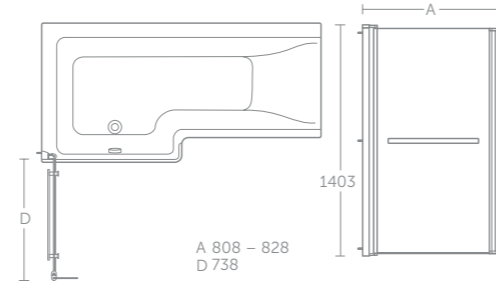

Model	Price inc VAT	Ref
Idealform 170cm square shower bath		
Right hand bath	£471	E051101
Left hand bath	£471	E051201
Unilux 70cm end panel bath	£74	E316901

170cm square shower bath front panel	£169	E050401
Square shower bath screen	£455	E0508EO

Left hand bath shown
Shower screen fits 150cm and 170cm baths
Shower screen & front panel fits right & left hand baths