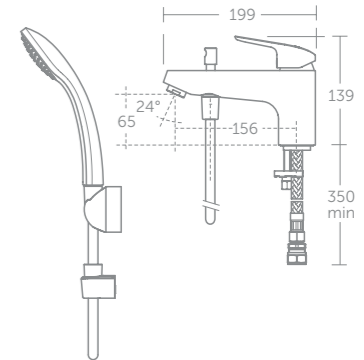

Model	Price inc VAT	Ref
Single lever bath shower mixer with shower kit	£188	B1960AA

Handset supplied fitted with a removable 8 litres per minute eco flow regulator
FirmaFlow® ceramic cartridge fitted for a long, high performance lifespan