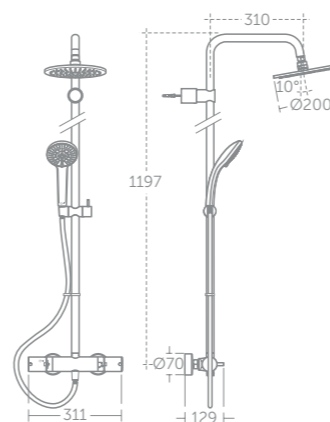

Freedom Dual shower pack

Model	Price inc VAT	Ref
Exposed thermostatic shower mixer with metal pin handles, Idealrain fixed riser, M1 Ø200mm rainshower & M3 handspray	£837	A6290AA

For high pressure applications between 2 & 5 bar
 Flow control has integral diverter
 Rainshower fitted with removable 12 litres per minute flow regulator
 Ø100mm handspray (3 spray modes: rain, fine rain and massage) fitted with removable 8 litres per minute flow regulator
 See also Concept Freedom collection p.34