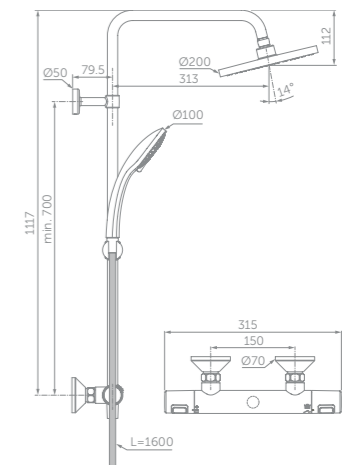

- Integrated ceramic diverter to select handspray or showerhead
- Cool body
- Temperature safety button
- Water savings
- 100mm Ø Multifunction Idealrain handspray 8 l/min
- Easy clean
- Includes smooth, wipe clean and durable 1600mm Idealflex hose
- 200mm Ø showerhead 12 l/min
- 5 year guarantee