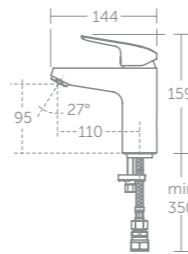

Model	Price inc VAT	Ref
Single lever grande basin mixer	£118	B2326AA

Supplied fitted with a removable 5 litres per minute eco flow regulator
FirmaFlow® ceramic cartridge fitted for a long, high performance lifespan

Dual control bath shower mixer