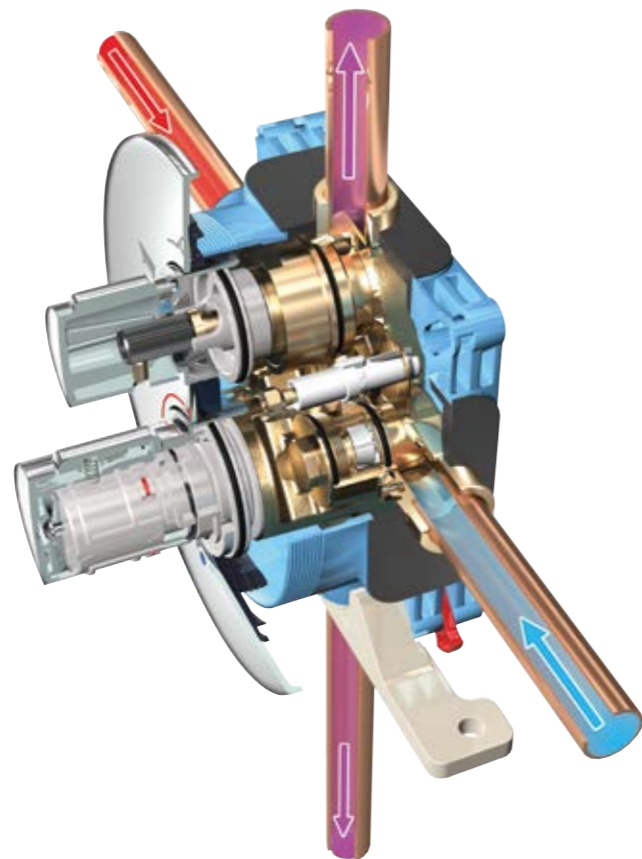

SHOWERING

Concept Easybox Slim

Ultra slim German engineered shower mixers; superior water tightness and flow performance that are simple to install, by design.

This thermostatic built-in shower mixer is available in a choice of round or square faceplate. The Concept Freedom version features lever handles to make showering easier for those who find turning controls difficult.

Ultra slim sealing box

The plastic sealing box fits into a 43mm cavity. The minimum built-in depth of 58mm is accommodated within the cavity, plasterboard, tiling and adhesive.

The plastic sealing box gives increased strength and durability with double sealing to reduce risk of leakage. The front is sealed with a plastic lid which has tapered seals to the main box and around the two handles. The outer chromed faceplate is not sealed and can easily be removed for cleaning.

Faceplate

Superior chromed metal faceplate with separate flow and temperature controls, including 40°C indicator for safe showering.

Thermostatic cartridge

Proven thermostatic cartridge and flow control to ensure trouble free operation.

Thread inlet

Rotating threaded inlet connection for easier connection.

Versatile Mounting bracket

The supplied bracket can be fitted to any of the four sides and fixed onto a cross bearer or upright in the cavity wall.

Watertight

Watertight, solid brass body construction for durability.