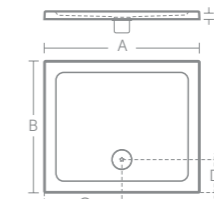

25 YEAR GUARANTEE 25 year guarantee

Simplicity flat top shower trays

Square Low profile flat top tray

Model	Price inc VAT	Ref
700mm square, flat top	£159	L508501
760mm square, flat top	£161	L508601
800mm square, flat top	£185	L508701
900mm square, flat top	£251	L508801
1000mm square, flat top	£300	L508901
Adhesive upstand	£70	LV69967
Riser kit for trays up to 1200mm	£99	L630901
Flexible waste pipe	£15	L630801

25 YEAR GUARANTEE

Size (mm)	A	B	C	D
700 x 700	710	710	355	190
760 x 760	770	770	385	190
800 x 800	810	810	405	190
900 x 900	910	910	455	190
1000 x 1000	1010	1010	505	190

Rectangular Low profile flat top tray

Model	Price inc VAT	Ref
900 x 760mm flat top	£251	L509001
900 x 800mm flat top	£260	L509101
1000 x 800mm flat top	£283	L509201
1200 x 700mm flat top	£283	L500301
1200 x 760mm flat top	£286	L509301
1200 x 800mm flat top	£306	L509401
1200 x 900mm flat top	£325	L509501
1400 x 900mm flat top	£397	L509601
1600 x 800mm flat top	£521	L509701
1700 x 750mm flat top	£565	L509901
Adhesive upstand	£70	LV69967
Riser kit for trays up to 1200mm	£99	L630901
Extension riser kit for trays over 1200mm	£43	L631201
Flexible waste pipe	£15	L630801

25 YEAR GUARANTEE

Size (mm)	A	B	C	D
900 x 760	910	770	455	190
900 x 800	910	810	455	190
1000 x 800	1010	810	505	190
1200 x 760	1210	770	605	190
1200 x 800	1210	810	605	190
1200 x 900	1210	910	605	190
1400 x 900	1410	910	705	190
1600 x 800	1610	810	805	190
1700 x 750	1710	760	855	190

Bath size Low profile flat top tray

Model	Price inc VAT	Ref
1700 x 700mm flat top, end waste	£539	L509801

Includes 90mm chrome fast flow waste
Suitable for installations where a bath is being replaced by a shower
Please note position of waste.

25 YEAR GUARANTEE

Size (mm)	A	B	C	D	E
1700 x 700	1700	700	190	350	67

SHOWERING

Simplicity Shower Tray

900mm Simplicity square flat top shower tray (p.149)