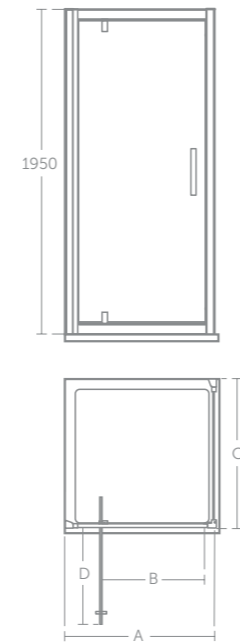

Model	Price inc VAT	Ref
760mm pivot door	£449	K9391EO
800mm pivot door	£476	K9392EO
900mm pivot door	£510	K9393EO
700mm side panel	£292	K9412EO
760mm side panel	£299	K9413EO
800mm side panel	£313	K9415EO
900mm side panel	£340	K9416EO
1000mm side panel	£367	K9578EO

Height 1950mm
6mm clear safety glass
Idealclean treatment
Bright silver finish
Solid chrome plated handles
Concealed fixings with easy click covers & top caps
Horizontal adjustment up to 25mm per profile
Suitable for installation on a tray or wetroom floor

Door (mm)	A width	B opening	D reach
760	710 – 760	475	492
800	750 – 800	500	517
900	850 – 900	550	567

Size panel	C width
700	655 – 705
760	715 – 765
800	755 – 805
900	855 – 905
1000	955 – 1005