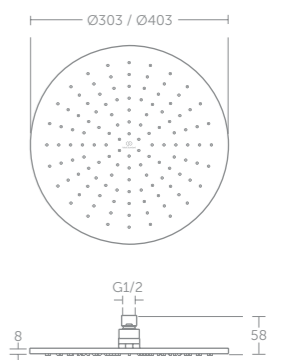

Model	Price inc VAT	Ref
Round rainshower head Ø 300mm	£315	A5803AA
Round rainshower head Ø 400mm	£394	A5804AA
150mm vertical arm	£61	B9446AA
300mm horizontal arm	£81	B9444AA
400mm horizontal arm	£89	B9445AA

Round rainshower head Ø300mm / Ø400mm
1 spray mode: rain
Limescale resistant, rub clean nozzles
Removable 12 litres per minute flow regulator
Suitable for high and low pressure installations
Brass body with chrome finish
5 year guarantee