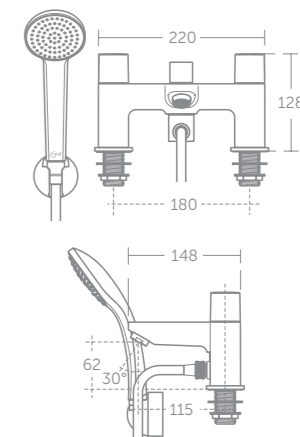

Handset supplied fitted with a removable 8 litres per minute eco flow regulator

TAPS & MIXERS

Ceraline

With its iconic cylindrical body shape Ceraline packs a sophisticated design punch. Its styling will elevate any contemporary suite to an architectural level.