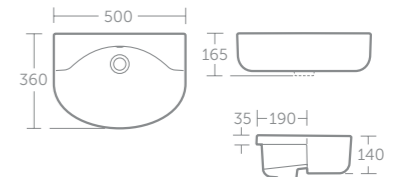

Model	Price inc VAT	Ref
50cm, one tap hole, left hand	£259	E134401
50cm, one tap hole, right hand	£259	E137401