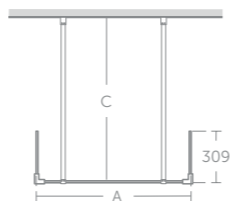

Synergy wetroom panels

Dual access installation example:
wetroom panel with end panel

- 1200 Wetroom panel
- Straight bracing brackets x 2

Dual access installation example:
wetroom panel with end panel and returns

- 1200 Wetroom panel
- Straight bracing brackets x 2
- 300 Return panels x 2

Model	Price inc VAT	Ref
700mm panel	£495	L6220EO
760mm panel	£517	L6221EO
800mm panel	£538	L6222EO
900mm panel	£568	L6223EO
1000mm panel	£609	L6224EO
1200mm panel	£658	L6225EO
1400mm panel	£891	L6226EO
1600mm panel	£1,073	L6227EO
300mm return panel	£295	L6228EO
900mm modesty panel	£605	L6180EO
1000mm modesty panel	£635	L6181EO
1200mm modesty panel	£698	L6182EO
Straight bracing bracket	£81	L6229EO
Angle bracing bracket	£117	L6230EO
Extended bracing bracket	£89	L6198EO

Height 2000mm
8mm clear safety glass
Idealclean treatment
23mm horizontal adjustment
Concealed fixings with easy click covers & top caps
Sealing channels for a silicone free look
Vertical adjustment for drilling into grout lines
Suitable for installation on a tray or wetroom floor
For full details of modesty panels see Concept Freedom page 42.

Panel (mm)	A width (mm)	C width (mm)
700	638	650 - 994
760	698	650 - 994
800	738	650 - 994
900	838	650 - 994
1000	938	650 - 994
1200	1138	650 - 994
1400	1338	650 - 994
1600	1538	650 - 994

Max width 1494 with extended bracing bracket