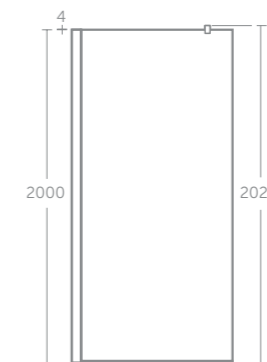

SHOWERING

Synergy Wetrooms

SHOWERING

Synergy Wetroom panel & return

Synergy 900mm wetroom panel & 300mm return with bracing bracket (p.133)

Idealrain Cube Dual shower system for built-in mixers (p.158)

Concept Easybox Slim built-in shower mixer with square faceplate (p.164)

10 YEAR GUARANTEE 10 year guarantee

8mm GLASS Glass thickness

Idealclean

23mm Horizontal adjustment

Synergy wetroom panels

10 YEAR GUARANTEE 8mm GLASS Idealclean 23mm

Alcove or corner installation example: wetroom panel

1200 Wetroom panel
Straight bracing bracket

Alcove or corner installation example: wetroom panel with return

1200 Wetroom panel
Straight bracing bracket
300 Return panel

Model	Price inc VAT	Ref
700mm panel	£495	L6220EO
760mm panel	£517	L6221EO
800mm panel	£538	L6222EO
900mm panel	£568	L6223EO
1000mm panel	£609	L6224EO
1200mm panel	£658	L6225EO
1400mm panel	£891	L6226EO
1600mm panel	£1,073	L6227EO
300mm return panel	£295	L6228EO
900mm modesty panel	£605	L6180EO
1000mm modesty panel	£635	L6181EO
1200mm modesty panel	£698	L6182EO
Straight bracing bracket	£81	L6229EO
Angle bracing bracket	£117	L6230EO
Extended bracing bracket	£89	L6198EO

Height 2000mm
8mm clear safety glass
Idealclean treatment
23mm horizontal adjustment
Concealed fixings with easy click covers & top caps
Sealing channels for a silicone free look
Vertical adjustment for drilling into grout lines
Suitable for installation on a tray or wetroom floor
For full details of modesty panels see Concept Freedom page 42.

Panel (mm)	A width (mm)	C width (mm)
700	638	650 - 994
760	698	650 - 994
800	738	650 - 994
900	838	650 - 994
1000	938	650 - 994
1200	1138	650 - 994
1400	1338	650 - 994
1600	1538	650 - 994

Max width 1494 with extended bracing bracket