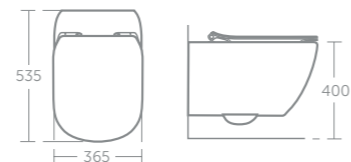

Ceramic lifetime guarantee

Baths 25 year guarantee

Seat & cover 5 year guarantee

Tesi AquaBlade® close coupled WC

Model	Price inc VAT	Ref
Close coupled WC bowl, horizontal outlet	£173	T356401
Cistern with dual flush valve, 6/4 litres	£148	T357001
Cistern with dual flush valve, 4/2.6 litres	£148	T356901
Thin seat & cover	£69	T352801
Thin seat & cover, soft close, quick release	£127	T352701

Tesi AquaBlade® close coupled back-to-wall WC

Model	Price inc VAT	Ref
Close coupled, back-to-wall WC bowl, horizontal outlet	£223	T355701
Cistern with dual flush valve, 6/4 litres	£148	T357001
Cistern with dual flush valve, 4/2.6 litres	£148	T356901
Thin seat & cover	£69	T352801
Thin seat & cover, soft close, quick release	£127	T352701

Tesi AquaBlade® back-to-wall WC

Model	Price inc VAT	Ref
Back-to-wall WC bowl, horizontal outlet	£266	T353501
Conceala 2 top inlet cistern with pneumatic dual flush, 6/4 litres	£125	E212567
Thin seat & cover	£69	T352801
Thin seat & cover, soft close, quick release	£127	T352701

Compatible with Tempo WC unit E0777 (p.83)
For the full range of Conceala cisterns see p.199

Tesi AquaBlade® wall mounted WC bowl

Model	Price inc VAT	Ref
Wall mounted WC bowl, horizontal outlet	£331	T354501
Conceala 2 top inlet cistern with pneumatic dual flush, 6/4 litres	£125	E212567
Thin seat & cover	£69	T352801
Thin seat & cover, soft close, quick release	£127	T352701
Support frame for wall mounted bowls	£208	E006067

Compatible with Tempo WC unit E0777 (p.83)
For the full range of Conceala cisterns see p.199

Tesi wall mounted bidet

Model	Price inc VAT	Ref
Wall mounted bidet, one tap hole	£338	T350401
Support frame for wall mounted bowls	£208	E006067

Tesi back-to-wall bidet