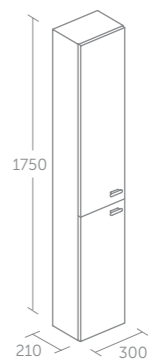

Model	Price A	Price B inc VAT	Ref
300 x 210mm tall unit, two doors	£543	£600	E0379--

Units can be left or right opening
Includes 5 internal glass shelves