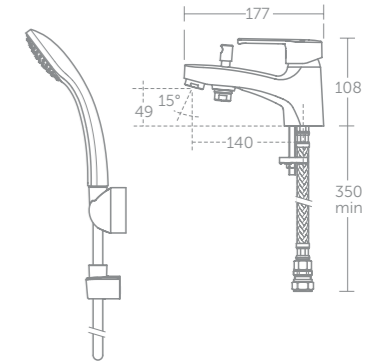

Model	Price inc VAT	Ref
Single lever bath shower mixer with shower kit	£146	B1958AA

Handset supplied fitted with a removable 8 litres per minute eco flow regulator