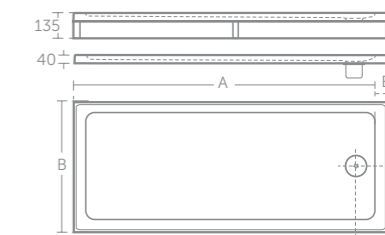

25 YEAR GUARANTEE

Size (mm)	A	B	C	D	E
1700 x 700	1700	700	190	350	67

SHOWERING

Simplicity Shower Tray

900mm Simplicity square flat top shower tray (p.149)

900mm Synergy pivot door & 900mm side panel (p.127)