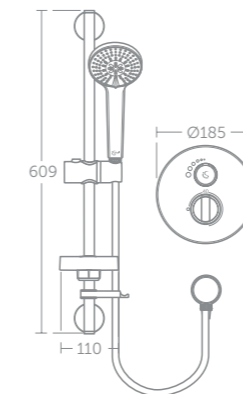

Concept Easybox Slim

Step-by-step easy installation

1. 1 Fix the mixer body into position.
2. 2 Connect the pipework.
3. 3 Make good the wall by plastering around the mixer, up to the plaster guard.
4. 4 Fix the waterproof membrane with tiling adhesive.
5. 5 Tile the wall.
6. 6 Trim back the mixer body flush with the tiles.
7. 7 Fit the sealing plate.
8. 8 Attach the faceplate and handles.

Concept Easybox Slim shower mixer

Model	Price inc VAT	Ref
Built-in thermostatic shower mixer with on/off and round faceplate	£459	A5877AA
Built-in thermostatic shower mixer with on/off and square faceplate	£459	A5878AA

Concept Easybox Slim shower mixer with diverter

Model	Price inc VAT	Ref
Built-in thermostatic shower mixer with diverter and round faceplate	£501	A5879AA
Built-in thermostatic shower mixer with diverter and square faceplate	£501	A5880AA

Concept Easybox Slim shower pack: round

Model	Price inc VAT	Ref
Built-in thermostatic shower mixer with round faceplate and Idealrain M3 shower kit	£543	A5958AA

Ø100mm handspray (3 spray modes: rain, fine rain and massage) fitted with removable 8 litres per minute flow regulator

Concept Easybox Slim shower pack: square

Model	Price inc VAT	Ref
Built-in thermostatic shower mixer with square faceplate and Idealrain M3 shower kit	£543	A5959AA

Ø100mm handspray (3 spray modes: rain, fine rain and massage) fitted with removable 8 litres per minute flow regulator

Freedom Easybox Slim shower mixer

Model	Price inc VAT	Ref
Built-in thermostatic shower mixer with square faceplate and metal lever handles	£500	A6377AA
Built-in thermostatic shower mixer with diverter, square faceplate and metal lever handles	£553	A6378AA