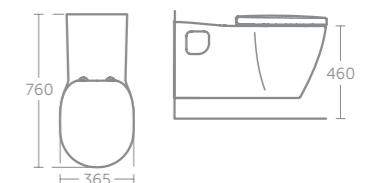

Concept Freedom accessible basin 60cm

Model	Price inc VAT	Ref
60cm, one tap hole	£366	E549901
60cm, no tap holes	£366	E550101
Contemporary bottle trap	£172	E0079AA
Basin fixing set	£18	E015767

Concept Freedom Idealform Plus+ 170 x 80cm bath

Model	Price inc VAT	Ref
170 x 80cm Idealform Plus+ Left hand bath	£577	E108701
170 x 80cm Idealform Plus+ Right hand bath	£577	E108801
170cm Freedom front bath panel	£147	E109601
80cm Freedom end bath panel	£77	E109701
Concept Freedom headrest – grey	£139	E109267
45cm support rail	£170	E1093AA
60cm support rail	£247	E1094AA

Bath includes clicker waste
Height floor to rim: 540mm

Positioning of the rails is advisory and should be positioned according to height and preference

Concept Freedom raised height close coupled WC suite

Model	Price inc VAT	Ref
Raised height close coupled WC bowl, horizontal outlet	£358	E608601
Cube close coupled cistern with dual flush valve, 6/4 litre	£232	E785901
Cube close coupled cistern with dual flush valve, 4/2.6 litre	£232	E796901
Seat & cover	£122	E791801
Soft close seat & cover	£176	E791701
Seat, no cover	£99	K706001

Concept Freedom raised height back-to-wall WC

Model	Price inc VAT	Ref
Raised height back-to-wall WC bowl, horizontal outlet	£470	E608801
Conceala 2 cistern with delay fill and dual flush valve, 4.5/3 or 4/2.6 litres	£136	S363667
Seat & cover	£122	E791801
Soft close seat & cover	£176	E791701
Seat, no cover	£99	K706001

For the full range of Conceala cisterns see p.199

Concept Freedom raised height wall mounted WC