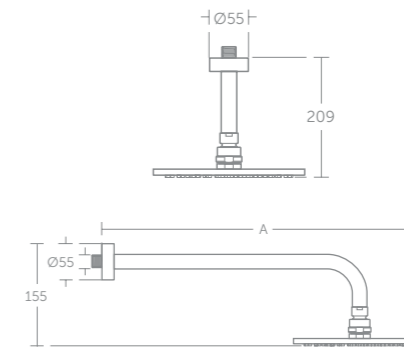

Model	Price inc VAT	Ref
M1 rainshower head	£174	B9442AA
150mm vertical arm	£61	B9446AA
300mm horizontal arm	£81	B9444AA
400mm horizontal arm	£89	B9445AA

Round rainshower head Ø200mm
1 spray mode: rain
Limescale resistant, rub clean nozzles
Removable 12 litres per minute flow regulator
Suitable for high and low pressure installations
Brass body with chrome finish
5 year guarantee