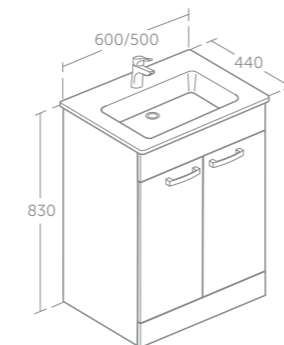

Model	Price inc VAT	Ref
600mm floor standing vanity unit	£333	E3244--
500mm floor standing vanity unit	£277	E1102--
Pack: 600mm floor standing vanity unit with 60cm vanity basin	£485	E0774--

600mm unit for use with E066801 vanity basin (p.77)
500mm unit for use with E109901 vanity basin (p.77)
Includes handles and two soft close doors