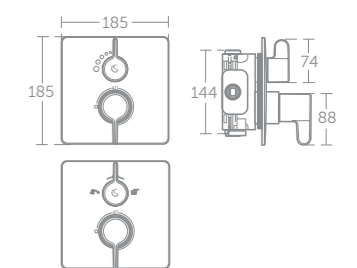

Model	Price inc VAT	Ref
Built-in thermostatic shower mixer with square faceplate and metal lever handles	£500	A6377AA
Built-in thermostatic shower mixer with diverter, square faceplate and metal lever handles	£553	A6378AA