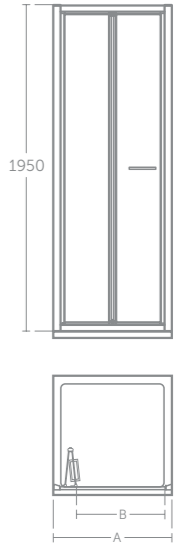

Connect 2 pivot alcove

Model	Price inc VAT	Ref
760mm pivot door	£449	K9391EO
800mm pivot door	£476	K9392EO
900mm pivot door	£510	K9393EO

Height 1950mm
6mm clear safety glass
Idealclean treatment
Bright silver finish
Solid chrome plated handles
Concealed fixings with easy click covers & top caps
Horizontal adjustment up to 25mm per profile
Suitable for installation on a tray or wetroom floor

Door (mm)	A width	B opening	D reach
760	710 – 760	475	492
800	750 – 800	500	517
900	850 – 900	550	567

Connect 2 pivot corner

Model	Price inc VAT	Ref
760mm pivot door	£449	K9391EO
800mm pivot door	£476	K9392EO
900mm pivot door	£510	K9393EO
700mm side panel	£292	K9412EO
760mm side panel	£299	K9413EO
800mm side panel	£313	K9415EO
900mm side panel	£340	K9416EO
1000mm side panel	£367	K9578EO

Height 1950mm
6mm clear safety glass
Idealclean treatment
Bright silver finish
Solid chrome plated handles
Concealed fixings with easy click covers & top caps
Horizontal adjustment up to 25mm per profile
Suitable for installation on a tray or wetroom floor

Door (mm)	A width	B opening	D reach
760	710 – 760	475	492
800	750 – 800	500	517
900	850 – 900	550	567

Size panel	C width
700	655 – 705
760	715 – 765
800	755 – 805
900	855 – 905
1000	955 – 1005

Connect 2 bifold alcove

Model	Price inc VAT	Ref
760mm bifold door	£523	K9397EO
800mm bifold door	£537	K9398EO
900mm bifold door	£571	K9399EO
1000mm bifold door	£619	K9280EO

Height 1950mm
6mm clear safety glass
Idealclean treatment
Bright silver finish
Solid chrome plated handles
Smooth running wheels
Concealed fixings with easy click covers & top caps
Horizontal adjustment up to 25mm per profile
Suitable for installation on a tray or wetroom floor

Size (mm)	A width	B opening
760	710 – 760	503
800	750 – 800	543
900	850 – 900	643
1000	950 – 1000	743

Connect 2 bifold corner