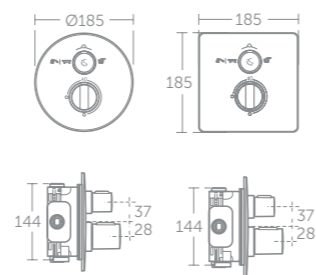

Model	Price inc VAT	Ref
Built-in thermostatic shower mixer with diverter and round faceplate	£501	A5879AA
Built-in thermostatic shower mixer with diverter and square faceplate	£501	A5880AA