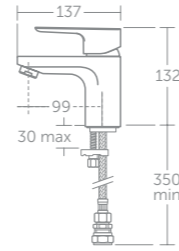

Model	Price inc VAT	Ref
Single lever basin mixer with pop-up waste	£149	BC574AA
Single lever basin mixer	£129	BC573AA

Supplied fitted with a removable 5 litres per minute eco flow regulator FirmaFlow® ceramic cartridge fitted for a long, high performance lifespan