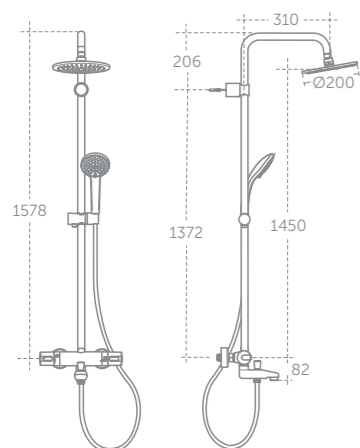

Model	Price inc VAT	Ref
Ceratherm 100 thermostatic bath shower mixer with 1600mm Idealrain fixed riser, M1 Ø200mm rainshower & M3 handspray	£1,128	A5778AA

For high pressure applications between 2 & 5 bar
Flow control has integral diverter
Rainshower fitted with removable 12 litres per minute flow regulator
Ø100mm handspray (3 spray modes: rain, fine rain and massage) fitted with removable 8 litres per minute flow regulator