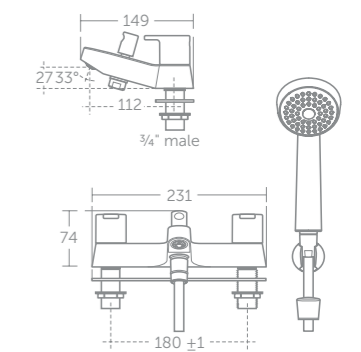

Model	Price inc VAT	Ref
Dual control bath shower mixer with shower kit	£146	B1152AA

Handset supplied fitted with a removable 8 litres per minute eco flow regulator