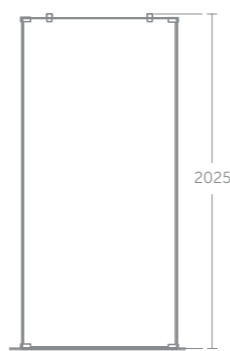

Synergy wetroom panels

Dual access installation example:
wetroom panel with end panel

- 1200 Wetroom panel
- Straight bracing brackets x 2

Dual access installation example:
wetroom panel with end panel and returns

- 1200 Wetroom panel
- Straight bracing brackets x 2
- 300 Return panels x 2

Model	Price inc VAT	Ref
700mm panel	£495	L6220EO
760mm panel	£517	L6221EO
800mm panel	£538	L6222EO
900mm panel	£568	L6223EO
1000mm panel	£609	L6224EO
1200mm panel	£658	L6225EO
1400mm panel	£891	L6226EO
1600mm panel	£1,073	L6227EO
300mm return panel	£295	L6228EO
900mm modesty panel	£605	L6180EO
1000mm modesty panel	£635	L6181EO
1200mm modesty panel	£698	L6182EO
Straight bracing bracket	£81	L6229EO
Angle bracing bracket	£117	L6230EO
Extended bracing bracket	£89	L6198EO

Height 2000mm
8mm clear safety glass
Idealclean treatment
23mm horizontal adjustment
Concealed fixings with easy click covers & top caps
Sealing channels for a silicone free look
Vertical adjustment for drilling into grout lines
Suitable for installation on a tray or wetroom floor
For full details of modesty panels see Concept Freedom page 42.

Panel (mm)	A width (mm)	C width (mm)
700	638	650 - 994
760	698	650 - 994
800	738	650 - 994
900	838	650 - 994
1000	938	650 - 994
1200	1138	650 - 994
1400	1338	650 - 994
1600	1538	650 - 994

Max width 1494 with extended bracing bracket