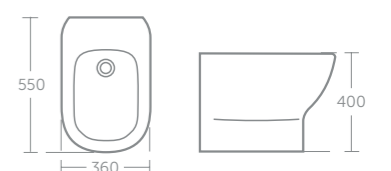

Ceramic lifetime guarantee

Baths 25 year guarantee

Seat & cover 5 year guarantee

Tesi AquaBlade® close coupled WC

Model	Price inc VAT	Ref
Close coupled WC bowl, horizontal outlet	£173	T356401
Cistern with dual flush valve, 6/4 litres	£148	T357001
Cistern with dual flush valve, 4/2.6 litres	£148	T356901
Thin seat & cover	£69	T352801
Thin seat & cover, soft close, quick release	£127	T352701

Tesi AquaBlade® close coupled back-to-wall WC

Model	Price inc VAT	Ref
Close coupled, back-to-wall WC bowl, horizontal outlet	£223	T355701
Cistern with dual flush valve, 6/4 litres	£148	T357001
Cistern with dual flush valve, 4/2.6 litres	£148	T356901
Thin seat & cover	£69	T352801
Thin seat & cover, soft close, quick release	£127	T352701

Tesi AquaBlade® back-to-wall WC

Model	Price inc VAT	Ref
Back-to-wall WC bowl, horizontal outlet	£266	T353501
Conceala 2 top inlet cistern with pneumatic dual flush, 6/4 litres	£125	E212567
Thin seat & cover	£69	T352801
Thin seat & cover, soft close, quick release	£127	T352701

Compatible with Tempo WC unit E0777 (p.83)
For the full range of Conceala cisterns see p.199

Tesi AquaBlade® wall mounted WC bowl

Model	Price inc VAT	Ref
Wall mounted WC bowl, horizontal outlet	£331	T354501
Conceala 2 top inlet cistern with pneumatic dual flush, 6/4 litres	£125	E212567
Thin seat & cover	£69	T352801
Thin seat & cover, soft close, quick release	£127	T352701
Support frame for wall mounted bowls	£208	E006067

Compatible with Tempo WC unit E0777 (p.83)
For the full range of Conceala cisterns see p.199

Tesi wall mounted bidet

Model	Price inc VAT	Ref
Wall mounted bidet, one tap hole	£338	T350401
Support frame for wall mounted bowls	£208	E006067

Tesi back-to-wall bidet