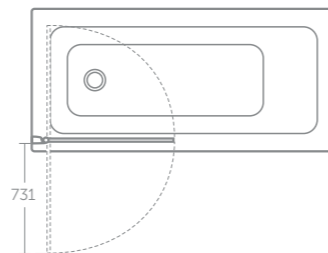

Model	Price inc VAT	Ref
Radius bath screen	£252	T9924AA

Height 1400mm
5mm clear safety glass
Bright silver finish
180 degree opening – inwards and outwards
Rise and fall for easy opening
Concealed fixings with easy click covers and top caps
Up to 20mm horizontal adjustment
800mm length
10 YEAR guarantee