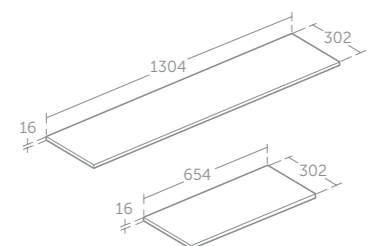

Model	Price inc VAT	Ref
650mm worktop	£52	E3246--
1300mm worktop	£78	E3247--

650mm worktop for use with either the Tempo semi-countertop basin unit E3245 or WC unit E0777
1300mm worktop for use when Tempo semi-countertop basin and WC units are installed side-by-side