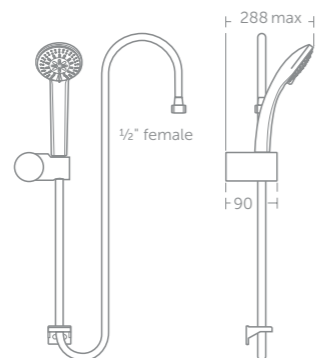

Idealrain shower kits

Handspray modes

Rain
A relaxing downpour thanks to nozzles that extend up to the spray plate edge.

Fine rain
A gentle but abundant spray for a thoroughly cleansing feel.

Massage
The massage spray mode delivers a truly invigorating experience.

S1/S3 shower set Ø 80mm

Model	Price inc VAT	Ref
1 mode handspray, 1.35m flexible hose	£58	B9449AA
3 mode handspray, 1.35m flexible hose	£66	B9450AA

Round handspray Ø80mm
1 spray mode: rain
3 shower modes: rain, fine rain, massage
Limescale resistant, rub clean nozzles
Removable 8 litres per minute flow regulator
Includes wall bracket to hold handspray
1.35m flexible hose
Includes hose retaining ring
Chrome finish
Suitable for low or high pressure installation
5 year guarantee

M3 shower set Ø 100mm

Model	Price inc VAT	Ref
3 mode handspray, 1.35m flexible hose	£86	B9489AA

Round handspray Ø100mm
3 shower modes: rain, fine rain, massage
Limescale resistant, rub clean nozzles
Removable 8 litres per minute flow regulator
Includes wall bracket to hold handspray
1.35m flexible hose
Includes hose retaining ring
Chrome finish
Suitable for low or high pressure installation
5 year guarantee

5 year guarantee

Water-saving

3 shower modes

Stick handspray kit

Model	Price inc VAT	Ref
1 mode stick handspray, 1.6m smooth hose	£177	BC544AA

Minimalist contemporary design
Stick handspray
Limescale resistant, rub clean nozzles
Includes elbow bracket to hold handspray
1.6m smooth hose
Chrome finish
5 year guarantee

S1 shower kit Ø 80mm

Model	Price inc VAT	Ref
1 mode handspray, 600mm slide rail, 1.35m Idealflex hose	£95	B9408AA