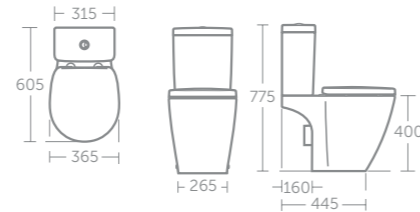

Model	Price inc VAT	Ref
50cm, one tap hole, left hand	£259	E134401
50cm, one tap hole, right hand	£259	E137401

Concept Space Arc corner basin 45cm

Model	Price inc VAT	Ref
45cm, one tap hole	£135	E792801
45cm, two tap holes	£135	E792901
Cloakroom pedestal	£92	E783801

Can be used with corner basin unit E6848 (p.32)

Concept Space Cube compact close coupled WC suite

Model	Price inc VAT	Ref
Close coupled WC bowl, horizontal outlet	£284	E120501
Cube cistern with dual flush valve, 6/4 litres	£232	E785901
Cube cistern with dual flush valve, 4/2.6 litres	£232	E796901
Seat & cover	£114	E129201
Soft close seat & cover	£163	E129301