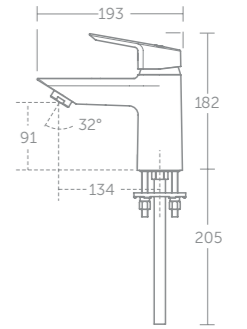

Model	Price inc VAT	Ref
Single lever bath filler	£248	B1956AA