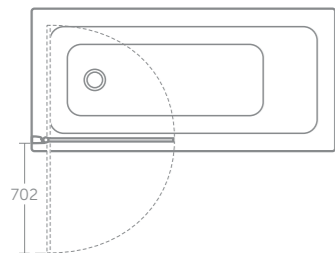

Model	Price inc VAT	Ref
Angle bath screen	£434	L6210AA

Height 1500mm
6mm clear safety glass
Polished silver finish
180 degree opening – inwards and outwards
Rise and fall for easy opening
Concealed fixings and top caps
Up to 20mm horizontal adjustment
10 YEAR guarantee