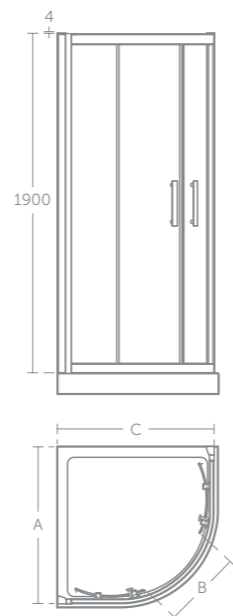

Synergy quadrant

Model	Price inc VAT	Ref
800mm enclosure	£1,251	L6283EO
900mm enclosure	£1,305	L6284EO
1000mm enclosure	£1,358	L6285EO

Height 1900mm
8mm clear safety glass
Idealclean treatment
Bright silver finish
Solid chrome plated handle
Click and clean wheels
Smooth running wheels
Concealed fixings with easy click covers & top caps
Magnetic seals encased in aluminium
Horizontal adjustment up to 25mm per profile
Suitable for installation on a tray or wetroom floor
550mm radius

Size (mm)	A width	B opening	C width
800	755 - 780	415	755 - 780
900	855 - 880	535	855 - 880
1000	955 - 980	535	955 - 980

Synergy offset quadrant

Model	Price inc VAT	Ref
900 x 800mm enclosure	£1,321	L6286EO
1200 x 900mm enclosure	£1,519	L6287EO

Height 1900mm
8mm clear safety glass
Idealclean treatment
Bright silver finish
Solid chrome plated handle
Click and clean wheels
Smooth running wheels
Concealed fixings with easy click covers & top caps
Magnetic seals encased in aluminium
Horizontal adjustment up to 25mm per profile
Suitable for installation on a tray or wetroom floor
550mm radius

Size (mm)	A width	B opening	C width
900 x 800	855 - 880	448	755 - 780
1200 x 900	1155 - 1180	535	855 - 880

Synergy pivot door alcove

Model	Price inc VAT	Ref
760mm door	£664	L6201EO
800mm door	£697	L6202EO
900mm door	£753	L6203EO
1000mm door	£791	L6204EO

Height 1900mm
8mm clear safety glass
Idealclean treatment
Bright silver finish
Solid chrome plated handle
Exposed glass edge on door for a touch of luxury
Concealed seals
Concealed fixings with easy click covers & top caps
Magnetic seals encased in aluminium
Horizontal adjustment up to 50mm
Suitable for installation on a tray or wetroom floor

Size (mm)	A width	B opening	C width
760	710 - 760	490	455
800	750 - 800	520	485
900	850 - 900	600	565
1000	950 - 1000	680	645