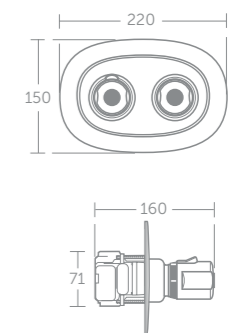

SHOWERING

Alto EV

ALTO EV exposed thermostatic shower valve gives a flow performance at low water pressure that is best in its class.

Features

Recommended for applications where water pressure is between 0.1 and 0.5 bar

Temperature handle has a built-in safety stop of 40°C

Easy fixing brackets

Automatic safety shutdown should the hot or cold water supply suddenly fail

Ø80mm single mode handspray includes a removable 8 litres per minute flow regulator to save water

5 YEAR guarantee

Alto EV exposed shower mixer

Model	Price inc VAT	Ref
Exposed thermostatic shower mixer with Idealrain S1 shower kit	£233	A5985AA

Ø80mm handspray (3 spray modes: rain, fine rain and massage) fitted with removable 8 litres per minute flow regulator

SHOWERING

Therm

This dual control thermostatic shower mixer provides accurate temperature control for safe showering.

Features

Recommended for applications where water pressure is between 0.1 and 0.5 bar

'Set and leave' temperature control

Temperature handle has a built-in safety stop of 40°C

Temperature control mechanism has a temperature limit stop which can be set to 40, 43, 45 or 50°C

Automatic safety shutdown should the hot or cold water supply suddenly fail

5 YEAR guarantee

Therm built-in shower mixer

Model	Price inc VAT	Ref
Built-in thermostatic shower mixer, dual control	£698	A3000AA