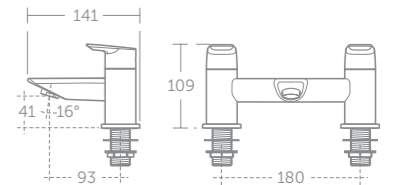

Model	Price inc VAT	Ref
Dual control bath filler	£248	A6590AA