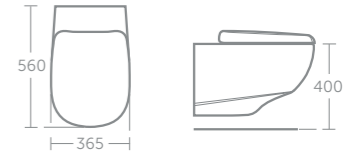

Jasper Morrison basin 55cm

Model	Price inc VAT	Ref
55cm, one tap hole	£214	E618701
Semi-pedestal	£139	E621301
Full pedestal	£128	E621101
Basin fixing set	£18	E015767

Jasper Morrison basin 50cm

Model	Price inc VAT	Ref
50cm, no overflow, one tap hole	£202	E618301
Semi-pedestal	£139	E621301
Full pedestal	£128	E621101
Basin fixing set	£18	E015767

Jasper Morrison handrinse basin 40cm

Model	Price inc VAT	Ref
40cm handrinse basin, no overflow, one tap hole	£155	E618001
Basin fixing set	£18	E015767
Contemporary bottle trap	£172	E0079AA

Jasper Morrison semi-countertop basin 55cm

Model	Price inc VAT	Ref
55cm, one tap hole	£302	E620601
Compatible with Tempo semi-countertop unit E3245 (p.83)		

Ceramic lifetime guarantee

Seat & cover 5 year guarantee

Water-saving

Soft close

Quick release soft close seats

Jasper Morrison vessel basin 50cm

Model	Price inc VAT	Ref
50cm, no tap hole	£504	E621001

Jasper Morrison back-to-wall WC

Model	Price inc VAT	Ref
Back-to-wall WC bowl, horizontal outlet	£416	E622101
Conceala 2 top inlet cistern, delay fill 4.5/3 or 4/2.6 litre dual flush	£136	S363667
Seat & cover	£125	E620301
Seat & cover, soft close, quick release	£170	E621401

Compatible with Tempo WC unit E0777 (p.83)
For the full range of Conceala cisterns p.199

Jasper Morrison wall mounted WC

Model	Price inc VAT	Ref
Wall mounted WC bowl, horizontal outlet	£484	E621701
Conceala 2 top inlet cistern, delay fill 4.5/3 or 4/2.6 litre dual flush	£136	S363667
Seat & cover	£125	E620301
Seat & cover, soft close, quick release	£170	E621401
Support frame for wall mounted bowls	£208	E006067

Compatible with Tempo WC unit E0777 (p.83)
For the full range of Conceala cisterns p.199