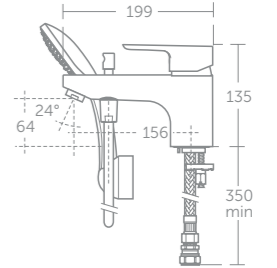

For Tempo bathroom collection see pages 64–83.

Tempo basin mixer

Model	Price inc VAT	Ref
Single lever basin mixer with pop-up waste	£149	BC574AA
Single lever basin mixer	£129	BC573AA

Supplied fitted with a removable 5 litres per minute eco flow regulator FirmaFlow® ceramic cartridge fitted for a long, high performance lifespan

Tempo mini basin mixer

Model	Price inc VAT	Ref
Single lever mini basin mixer	£129	B1480AA

Supplied fitted with a removable 5 litres per minute eco flow regulator

Tempo dual control basin mixer

Model	Price inc VAT	Ref
Dual control basin mixer	£149	B0727AA

Supplied fitted with a removable 5 litres per minute eco flow regulator

Tempo basin pillar taps

Model	Price inc VAT	Ref
Pair basin pillar taps	£129	B0728AA

5 YEAR GUARANTEE Mixers & taps 5 year guarantee

Water-saving

Easyfix

Temperature limit stop

High pressure

Tempo bath filler

Model	Price inc VAT	Ref
Single lever bath filler	£218	B0732AA

Tempo bath shower mixer

Model	Price inc VAT	Ref
Single lever bath shower mixer with shower set	£251	B0733AA

Handset supplied fitted with a removable 8 litres per minute eco flow regulator

Tempo dual control bath filler

Model	Price inc VAT	Ref
Dual control bath filler	£218	B0730AA

Tempo dual control bath shower mixer

Model	Price inc VAT	Ref
Dual control bath shower mixer with shower set	£251	B0731AA

Handset supplied fitted with a removable 8 litres per minute eco flow regulator